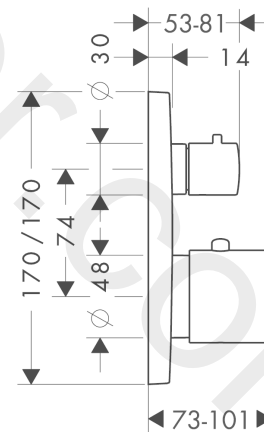

AXOR Citterio M
Thermostat for concealed installation with shut-off valve
 Finish: **Chrome** Article Number: **34705000**

product features

- 1 function
- thermostat cartridge, ceramic valves 90°
- maximum flow rate at 3 bar: 25 l/min
- flow rate upper outlet: 25 l/min
- flow rate lower outlet: 25 l/min
- min. operating pressure: 1 bar
- max. operating pressure: 10 bar
- safety stop at 40 °C
- temperature limitation adjustable
- with silencer
- connection type: basic set

Article Details

Price excl. VAT 708,33 £

Technology

Certificates / Sustainability

Product image

Scale drawing

AXOR Citterio M
Thermostat for concealed installation with shut-off valve
Finish: **Chrome** Article Number: **34705000**

Flowchart

AXOR Citterio M
Thermostat for concealed installation with shut-off valve
 Finish: **Chrome** Article Number: **34705000**

Exploded Drawing

Year of production: >09/13

AXOR Citterio M
Thermostat for concealed installation with shut-off valve
 Finish: **Chrome** Article Number: **34705000**