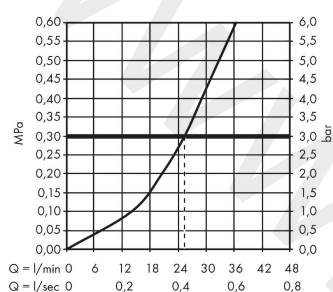

AXOR Citterio M
Thermostat for concealed installation with shut-off valve
Finish: **Chrome** Article Number: **34705000**

Flowchart