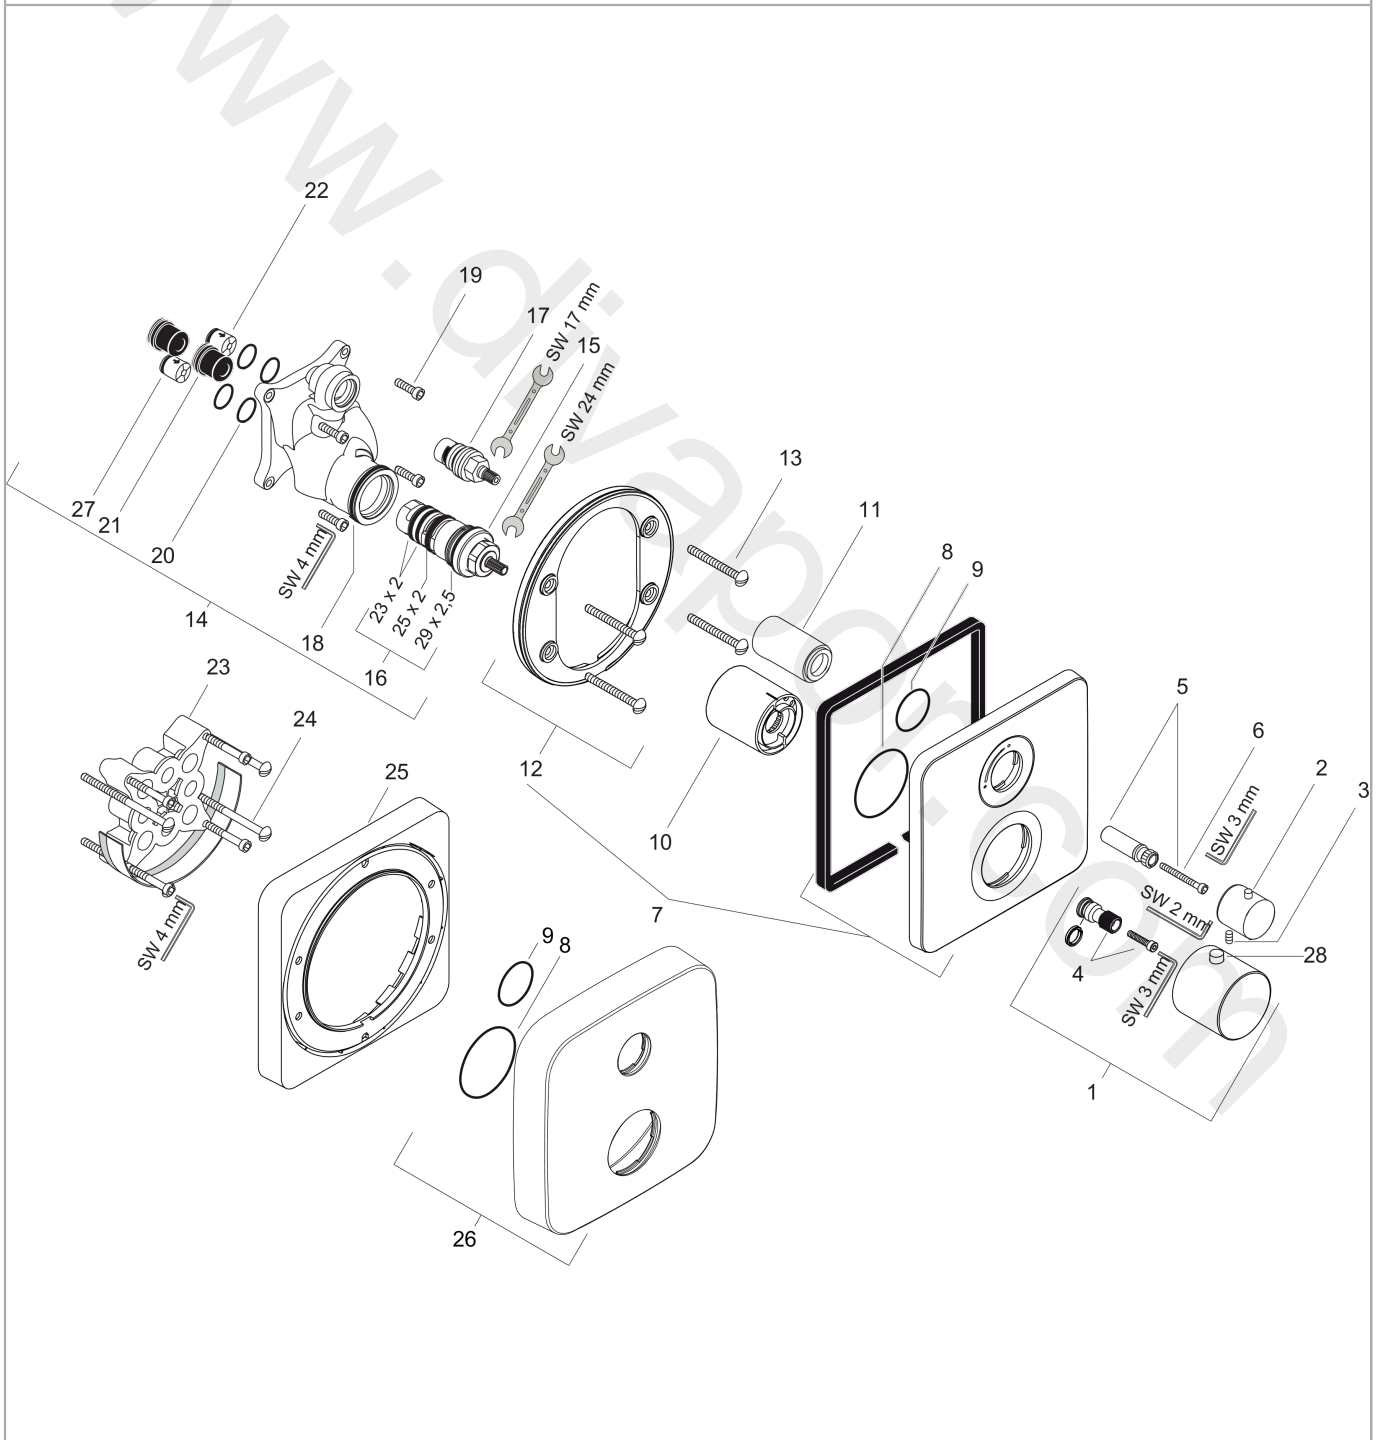

Flowchart

AXOR Citterio M
Thermostat for concealed installation with shut-off valve
 Finish: **Chrome** Article Number: **34705000**

Exploded Drawing

Year of production: >09/13

AXOR Citterio M
Thermostat for concealed installation with shut-off valve
 Finish: **Chrome** Article Number: **34705000**

Spare part list

Year of production: >09/13

Pos.		Article Number	Price	PU
1	handle for thermostat	38391000	£ 64,00	1
2	handle	96520000	£ 64,00	1
3	hollow set screw M4x16	97663000	£ 3,30	1
4	adapter for handle	96435000	£ 20,50	1
5	adapter for handle	96451000	£ 16,10	1
6	hexagon socket screw M4x35	92160000	£ 3,30	1
7	escutcheon	98919000	£ 79,00	1
8	O-Ring 48x3	95508000	£ 3,30	1
9	O-ring 29x3	98371000	£ 6,10	1
10	sleeve	96439000	£ 43,00	1
11	sleeve	96446000	£ 35,00	1
12	holder for escutcheon	98793000	£ 43,00	1
13	set of fixing screws	96454000	£ 9,00	1
14	installation unit cpl.	92760000	£ 275,00	1
15	thermostat cartridge	94282000	£ 137,00	1
16	sealing set	95037000	£ 51,00	1
17	shut off unit right closing	94009000	£ 43,00	1
18	O-ring 39x2	98158000	£ 3,30	1
19	set of screws	96525000	£ 9,00	1
20	O-ring 16x2	98133000	£ 3,30	1
21	noise reduction	94073000	£ 25,00	1
22	set of non return valves DW 15	94074000	£ 16,10	1
23	extension 25 mm	13595000	£ 75,00	1
24	set of fixing screws	97747000	£ 3,30	1
25	extension 22 mm	98860000	£ 84,00	1
26	escutcheon height = 33 mm (when wall is not deep enough).	14974000	£ 90,00	1
27	non return valve (pressure-resistant up to 2 MPa)	92594000	£ 16,10	1
28	pushbutton	92848000	£ 6,10	1
a	concealed item	01800180	£ 163,00	1
b	adapter for exchanged connections	93181000	£ 275,00	1
c	non return valve with filter	92499000	£ 16,10	1