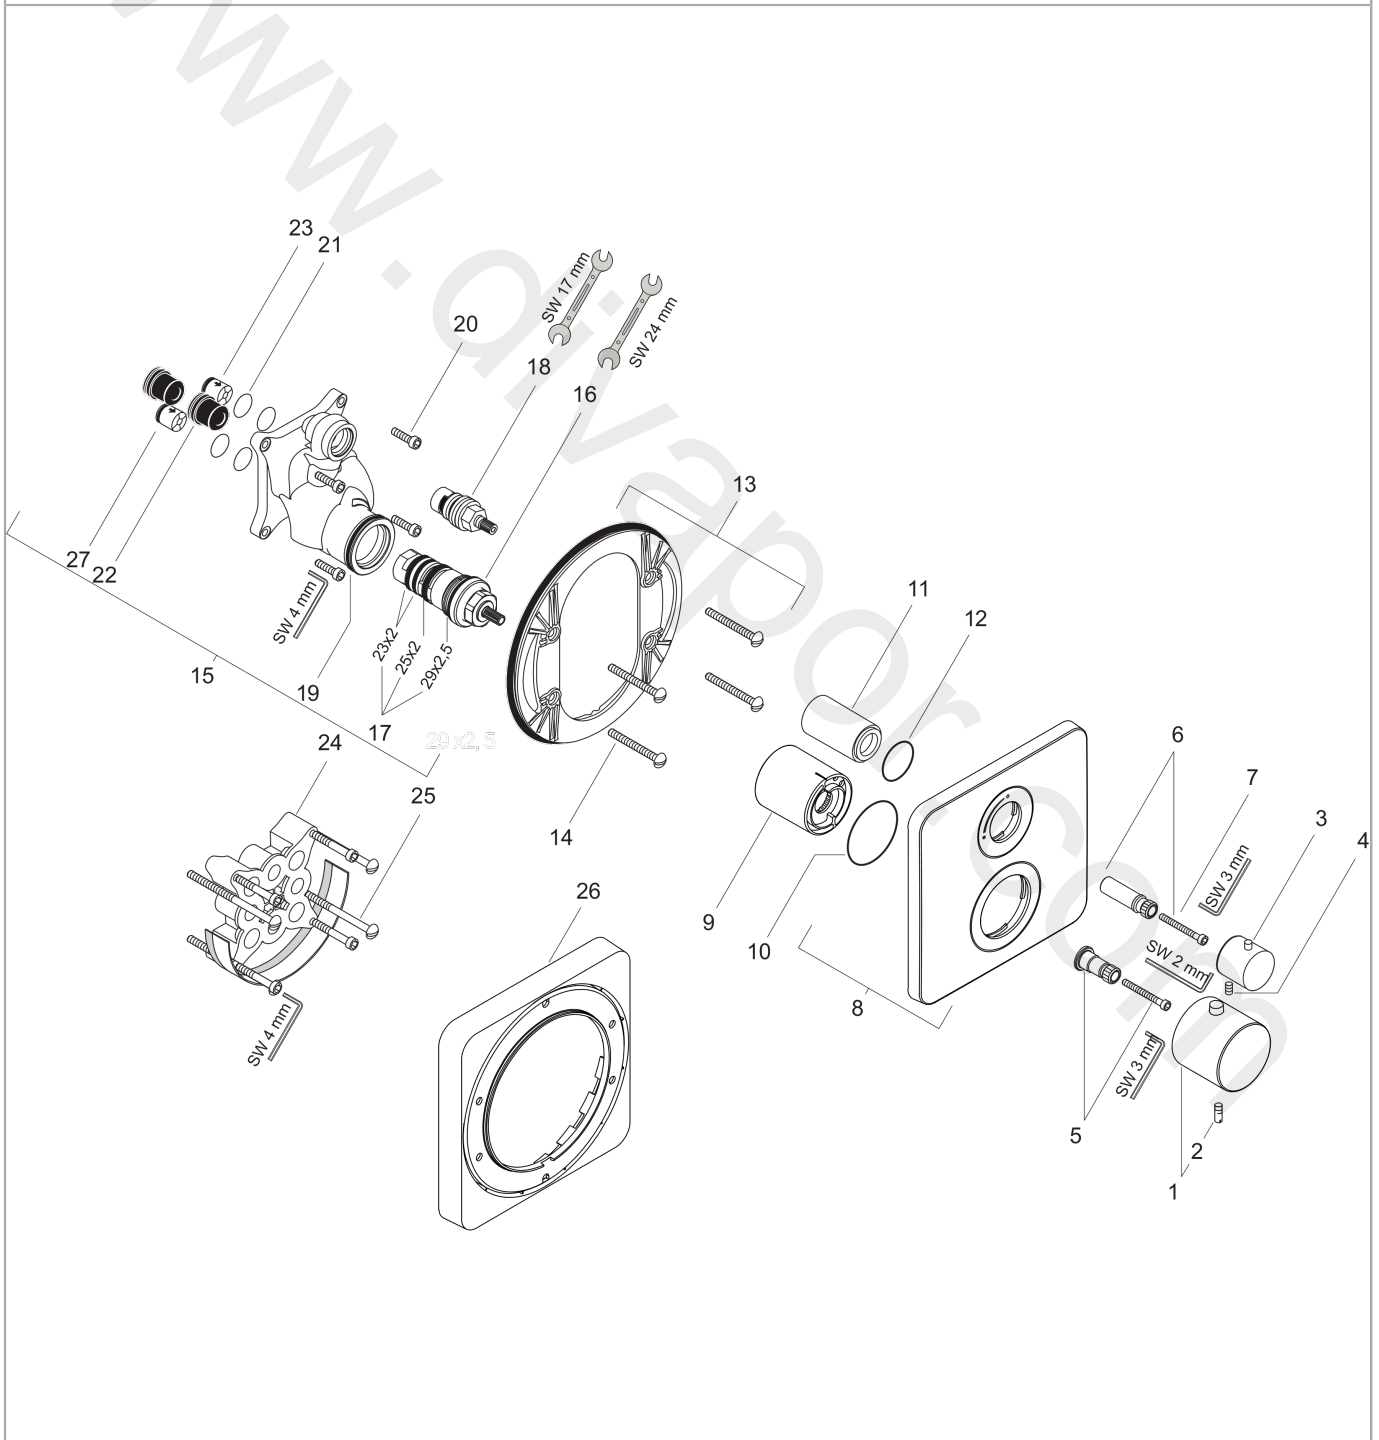

AXOR Citterio M
Thermostat for concealed installation with shut-off valve
 Surfaces: Article Number: **34705000**

Exploded Drawing

Year of production: **07/08 - 05/11**

AXOR Citterio M
Thermostat for concealed installation with shut-off valve
 Surfaces: Article Number: **34705000**

Spare part list

Year of production: **07/08 - 05/11**

Pos.		Article Number	Price	PU
1	handle for thermostat	38391000	£ 64,00	1
2	hollow set screw M4x16	97663000	£ 3,30	1
3	handle	96520000	£ 64,00	1
4	hollow set screw M4x8	97669000	£ 3,30	1
5	adapter for handle	96435000	£ 20,50	1
6	adapter for handle	96451000	£ 16,10	1
7	hexagon socket screw M4x35	92160000	£ 3,30	1
8	escutcheon	98919000	£ 79,00	1
9	sleeve	96439000	£ 43,00	1
10	O-ring 48x5	98174000	£ 3,30	1
11	sleeve	96446000	£ 35,00	1
12	O-ring 30x5	98153000	£ 3,30	1
13	sub plate	96447000	£ 51,00	1
14	set of fixing screws	96454000	£ 9,00	1
15	installation unit cpl.	92760000	£ 275,00	1
16	thermostat cartridge	94282000	£ 137,00	1
17	sealing set	95037000	£ 51,00	1
18	shut off unit right closing	94009000	£ 43,00	1
19	O-ring 39x2	98158000	£ 3,30	1
20	set of screws	96525000	£ 9,00	1
21	O-ring 16x2	98133000	£ 3,30	1
22	noise reduction	94073000	£ 25,00	1
23	set of non return valves DW 15	94074000	£ 16,10	1
24	extension 25 mm	13595000	£ 75,00	1
25	set of fixing screws	97747000	£ 3,30	1
26	extension 22 mm	98860000	£ 84,00	1
27	non return valve (pressure-resistant up to 2 MPa)	92594000	£ 16,10	1
a	concealed item	01800180	£ 163,00	1
b	non return valve with filter	92499000	£ 16,10	1
c	escutcheon height = 33 mm (when wall is not deep enough).	14974000	£ 90,00	1