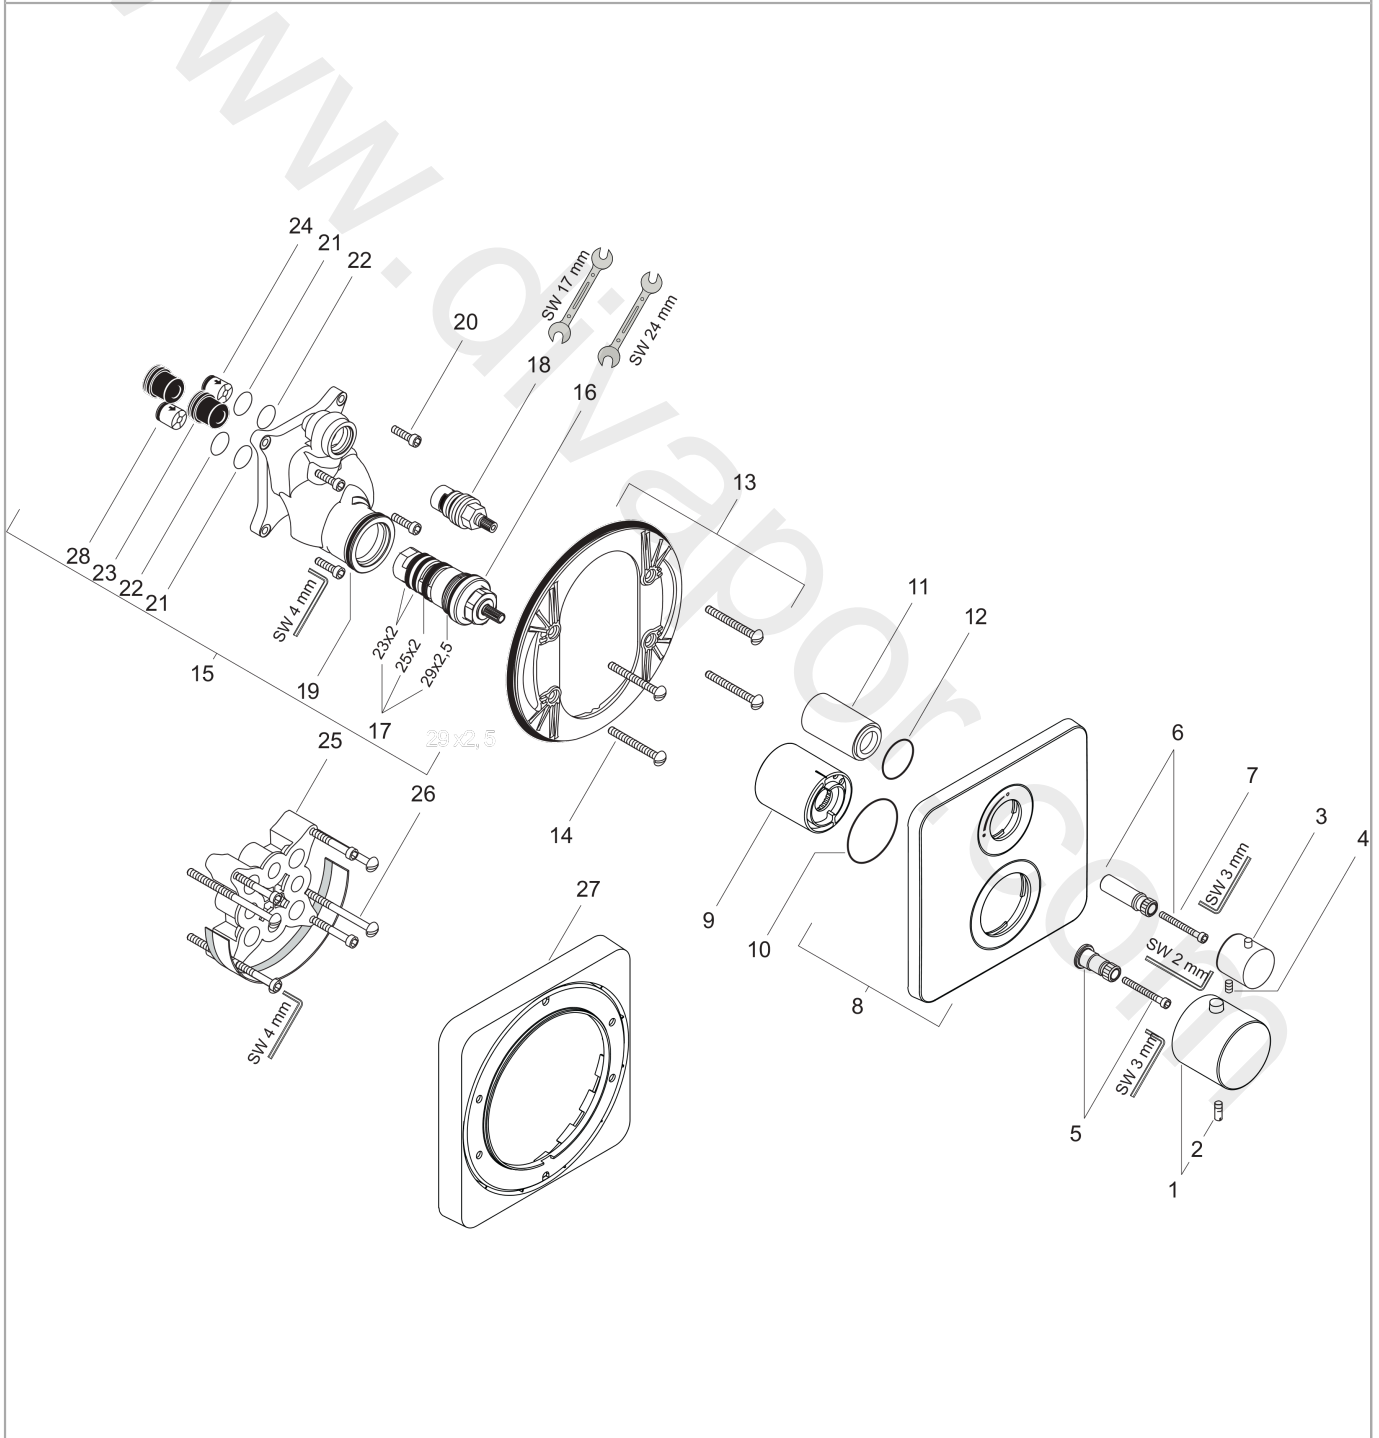

AXOR Citterio M
Thermostat for concealed installation with shut-off valve
 Surfaces: Article Number: **34705000**

Exploded Drawing

Year of production: **01/08 - 06/08**

AXOR Citterio M
Thermostat for concealed installation with shut-off valve
 Surfaces: Article Number: **34705000**

Spare part list

Year of production: **01/08 - 06/08**

Pos.		Article Number	Price	PU
1	handle for thermostat	38391000	£ 64,00	1
2	hollow set screw M4x16	97663000	£ 3,30	1
3	handle	96520000	£ 64,00	1
4	hollow set screw M4x8	97669000	£ 3,30	1
5	adapter for handle	96435000	£ 20,50	1
6	adapter for handle	96451000	£ 16,10	1
7	hexagon socket screw M4x35	92160000	£ 3,30	1
8	escutcheon	98919000	£ 79,00	1
9	sleeve	96439000	£ 43,00	1
10	O-ring 48x5	98174000	£ 3,30	1
11	sleeve	96446000	£ 35,00	1
12	O-ring 30x5	98153000	£ 3,30	1
13	sub plate	96447000	£ 51,00	1
14	set of fixing screws	96454000	£ 9,00	1
15	installation unit cpl.	92760000	£ 275,00	1
16	thermostat cartridge	94282000	£ 137,00	1
17	sealing set	95037000	£ 51,00	1
18	shut off unit right closing	94009000	£ 43,00	1
19	O-ring 39x2	98158000	£ 3,30	1
20	set of screws	96525000	£ 9,00	1
21	O-ring 13x2	98128000	£ 3,30	1
22	O-ring 16x2	98133000	£ 3,30	1
23	noise reduction	94073000	£ 25,00	1
24	set of non return valves DW 15	94074000	£ 16,10	1
25	extension 25 mm	13595000	£ 75,00	1
26	set of fixing screws	97747000	£ 3,30	1
27	extension 22 mm	98860000	£ 84,00	1
28	non return valve (pressure-resistant up to 2 MPa)	92594000	£ 16,10	1
a	concealed item	01800180	£ 163,00	1
b	non return valve with filter	92499000	£ 16,10	1
c	escutcheon height = 33 mm (when wall is not deep enough).	14974000	£ 90,00	1