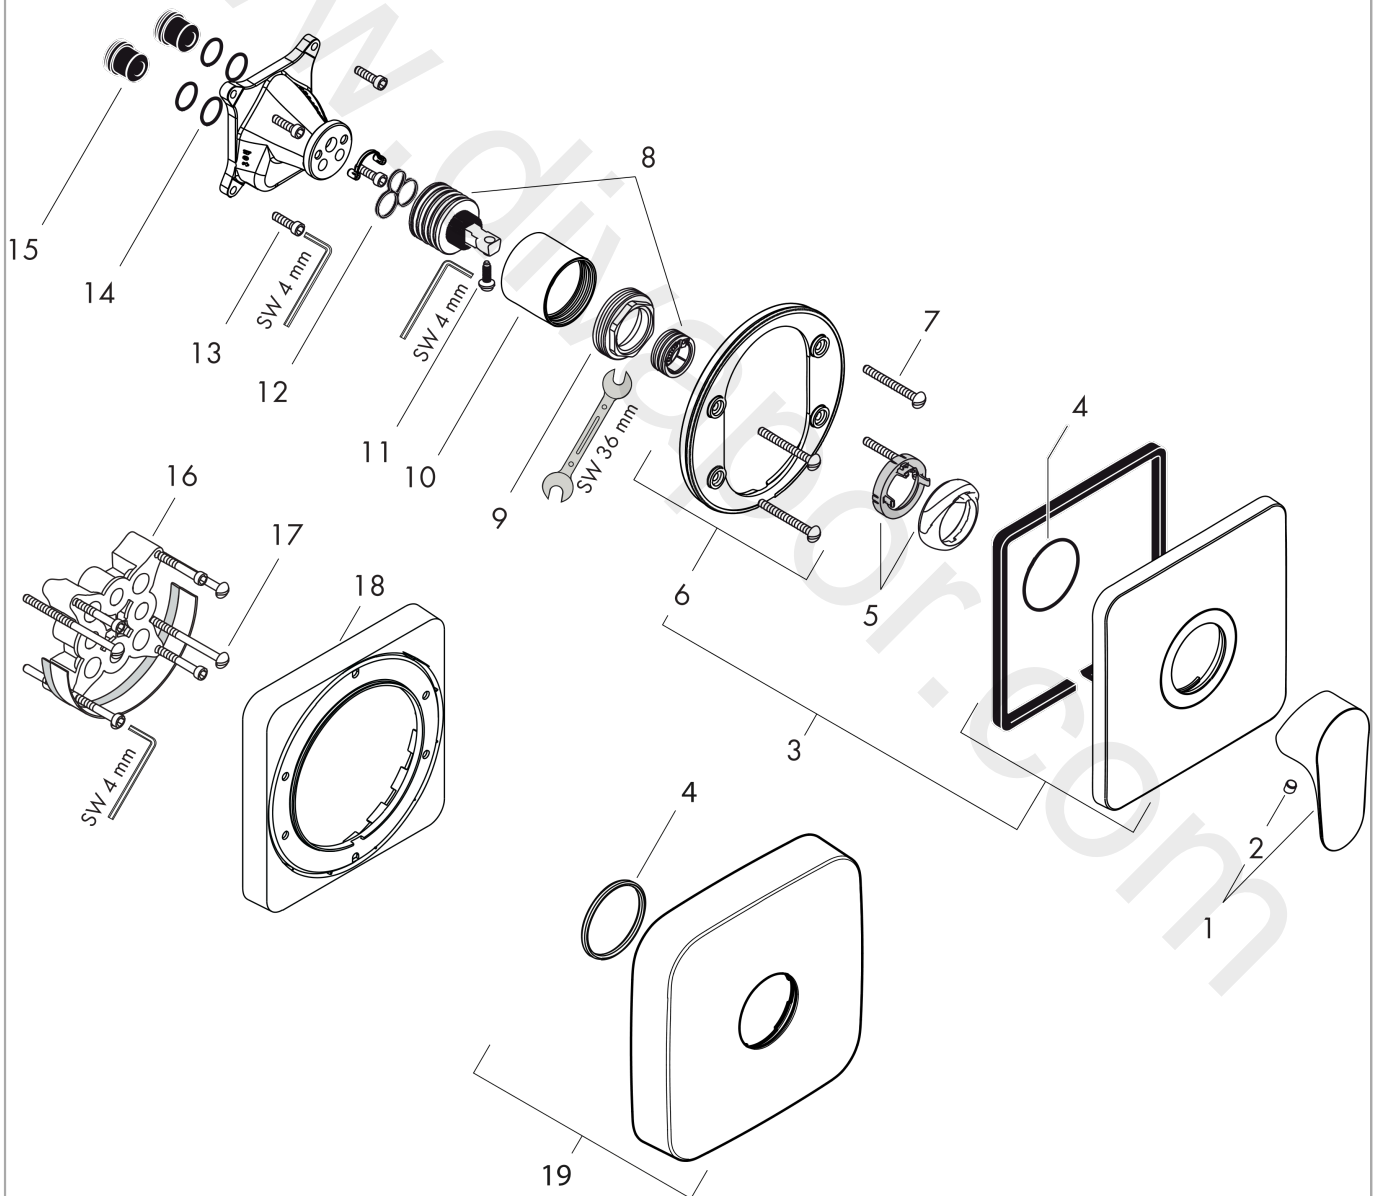

AXOR Citterio M
Single lever shower mixer for concealed installation
 Finish: **Brushed Black Chrome** Article Number: **34625340**

product features

- 1 function
- maximum flow rate at 3 bar: 29 l/min
- ceramic cartridge
- temperature limitation adjustable
- with silencer
- suitable for continuous flow water heaters
- min. operating pressure: 1 bar
- max. operating pressure: 10 bar
- connection type: basic set
- WRAS 1905003

Article Details

Price excl. VAT 462,50 £

Product image

Scale drawing

AXOR Citterio M
Single lever shower mixer for concealed installation
Finish: **Brushed Black Chrome** Article Number: **34625340**

Flowchart

AXOR Citterio M
Single lever shower mixer for concealed installation
 Finish: **Brushed Black Chrome** Article Number: **34625340**

Exploded Drawing

Year of production: >02/17

AXOR Citterio M
Single lever shower mixer for concealed installation
 Finish: **Brushed Black Chrome** Article Number: **34625340**

Spare part list

Year of production: >02/17

Pos.		Article Number	Price	PU
1	handle	34096340	£ 118,00	1
2	screw cover	96338000	£ 3,30	1
3	escutcheon	98968340	£ 96,00	1
4	O-Ring 48x3	95508000	£ 3,30	1
5	flange (Rotating Protector)	96395340	£ 64,00	1
6	holder for escutcheon	98793000	£ 43,00	1
7	set of fixing screws	96454000	£ 9,00	1
8	cartridge, assy	92730000	£ 35,00	1
9	nut	96461000	£ 35,00	1
10	sleeve	95980000	£ 79,00	1
11	locking screw for handle	95140000	£ 6,10	1
12	seal	95008000	£ 9,00	1
13	set of screws	96525000	£ 9,00	1
14	O-ring 16x2	98133000	£ 3,30	1
15	noise reduction	94073000	£ 25,00	1
16	extension 25 mm	13595000	£ 75,00	1
17	set of fixing screws	97747000	£ 3,30	1
18	extension 22 mm	98860000	£ 84,00	1
19	escutcheon height = 33 mm (when wall is not deep enough).	14971340	£ 130,56	1
a	concealed item	01800180	£ 163,00	1
b	adapter for exchanged connections	93181000	£ 275,00	1