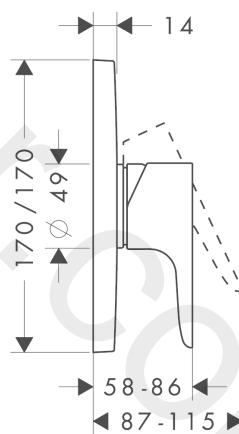

AXOR Citterio M
Single lever shower mixer for concealed installation
 Finish: **Brushed Black Chrome** Article Number: **34625340**

product features

- 1 function
- maximum flow rate at 3 bar: 29 l/min
- ceramic cartridge
- temperature limitation adjustable
- with silencer
- suitable for continuous flow water heaters
- min. operating pressure: 1 bar
- max. operating pressure: 10 bar
- connection type: basic set
- WRAS 1905003

Article Details

Price excl. VAT 462,50 £

Product image

Scale drawing

AXOR Citterio M
Single lever shower mixer for concealed installation
Finish: **Brushed Black Chrome** Article Number: **34625340**

Flowchart

AXOR Citterio M
Single lever shower mixer for concealed installation
 Finish: **Brushed Black Chrome** Article Number: **34625340**

Exploded Drawing

Year of production: >02/17

AXOR Citterio M
Single lever shower mixer for concealed installation
 Finish: **Brushed Black Chrome** Article Number: **34625340**

Spare part list

Year of production: >02/17

Pos.		Article Number	Price	PU
1	handle	34096340	£ 118,00	1
2	screw cover	96338000	£ 3,30	1
3	escutcheon	98968340	£ 96,00	1
4	O-Ring 48x3	95508000	£ 3,30	1
5	flange (Rotating Protector)	96395340	£ 64,00	1
6	holder for escutcheon	98793000	£ 43,00	1
7	set of fixing screws	96454000	£ 9,00	1
8	cartridge, assy	92730000	£ 35,00	1
9	nut	96461000	£ 35,00	1
10	sleeve	95980000	£ 79,00	1
11	locking screw for handle	95140000	£ 6,10	1
12	seal	95008000	£ 9,00	1
13	set of screws	96525000	£ 9,00	1
14	O-ring 16x2	98133000	£ 3,30	1
15	noise reduction	94073000	£ 25,00	1
16	extension 25 mm	13595000	£ 75,00	1
17	set of fixing screws	97747000	£ 3,30	1
18	extension 22 mm	98860000	£ 84,00	1
19	escutcheon height = 33 mm (when wall is not deep enough).	14971340	£ 130,56	1
a	concealed item	01800180	£ 163,00	1
b	adapter for exchanged connections	93181000	£ 275,00	1