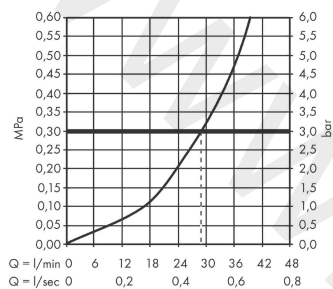

AXOR Citterio M
Single lever shower mixer for concealed installation
 Finish: **Brushed Black Chrome** Article Number: **34625340**

product features

- 1 function
- maximum flow rate at 3 bar: 29 l/min
- ceramic cartridge
- temperature limitation adjustable
- with silencer
- suitable for continuous flow water heaters
- min. operating pressure: 1 bar
- max. operating pressure: 10 bar
- connection type: basic set
- WRAS 1905003

Article Details

Price excl. VAT 462,50 £

Product image

Scale drawing

AXOR Citterio M
Single lever shower mixer for concealed installation
Finish: **Brushed Black Chrome** Article Number: **34625340**

Flowchart