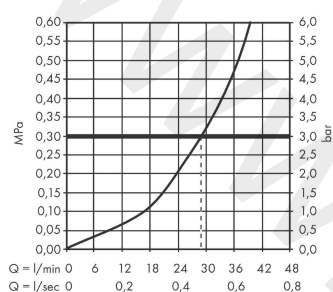

AXOR Citterio M
Single lever shower mixer for concealed installation
Finish: **Chrome** Article Number: **34625000**

product features

- 1 function
- maximum flow rate at 3 bar: 29 l/min
- ceramic cartridge
- temperature limitation adjustable
- with silencer
- suitable for continuous flow water heaters
- min. operating pressure: 1 bar
- max. operating pressure: 10 bar
- connection type: basic set
- WRAS 1905003

Article Details

Price excl. VAT 308,33 £

Product image

Scale drawing

AXOR Citterio M
Single lever shower mixer for concealed installation
Finish: **Chrome** Article Number: **34625000**

Flowchart

AXOR Citterio M
Single lever shower mixer for concealed installation
Finish: **Chrome** Article Number: **34625000**