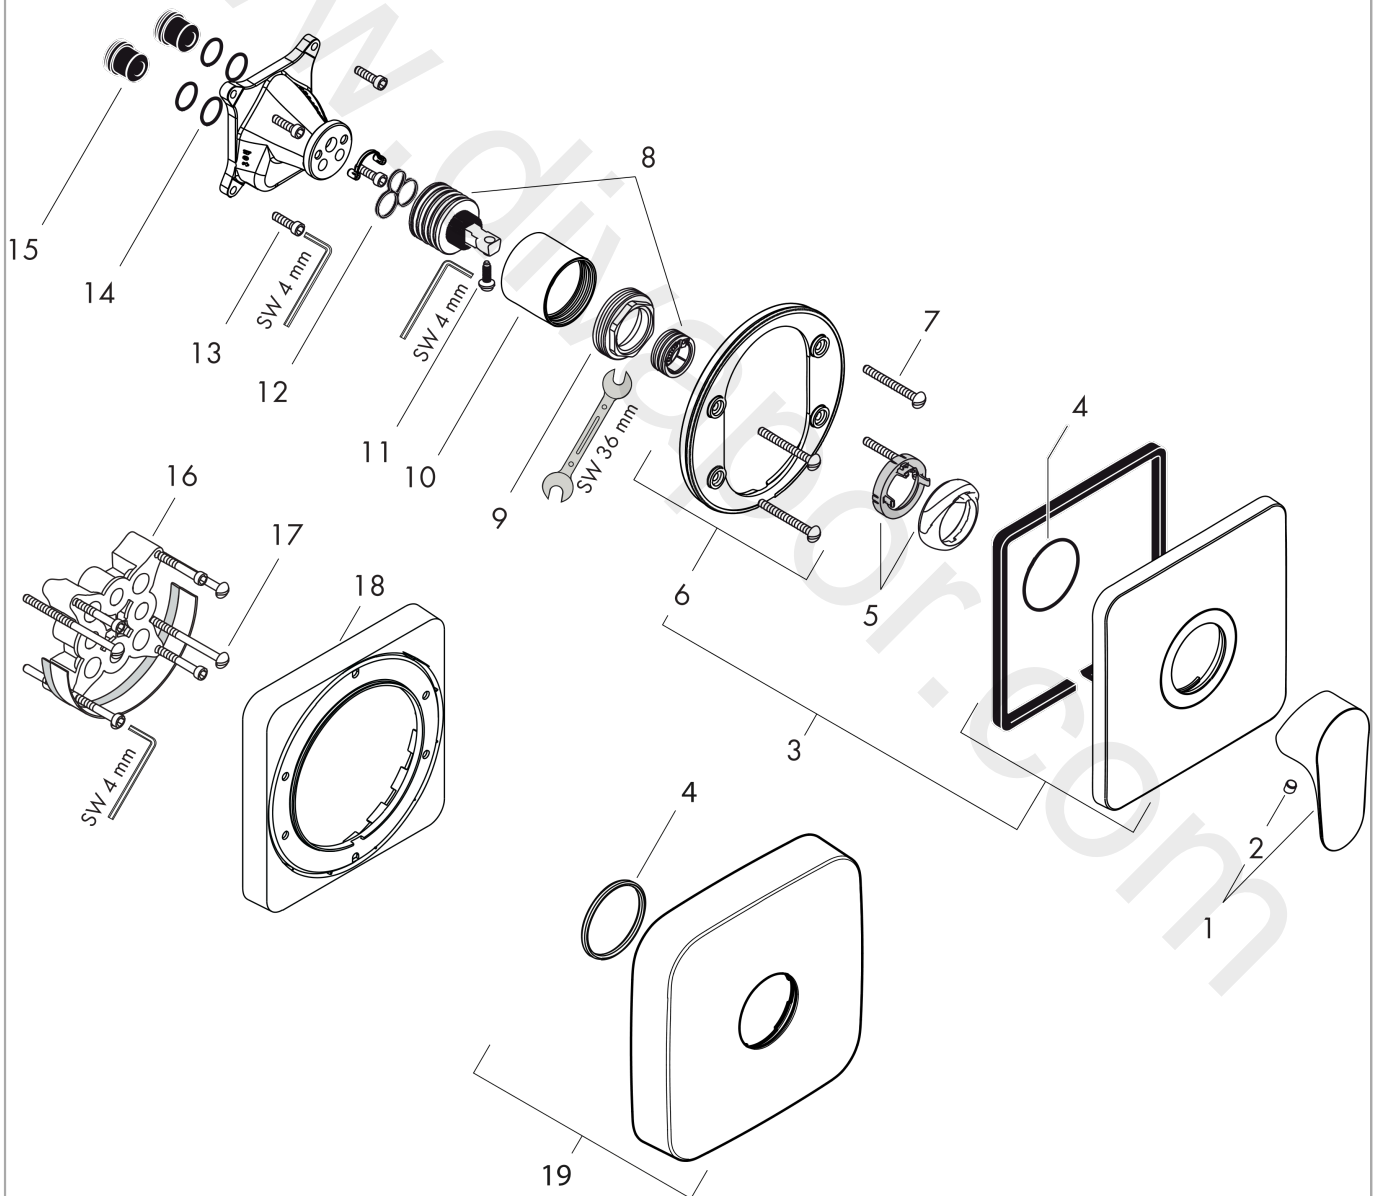

AXOR Citterio M
Single lever shower mixer for concealed installation
Finish: **Chrome** Article Number: **34625000**

product features

- 1 function
- maximum flow rate at 3 bar: 29 l/min
- ceramic cartridge
- temperature limitation adjustable
- with silencer
- suitable for continuous flow water heaters
- min. operating pressure: 1 bar
- max. operating pressure: 10 bar
- connection type: basic set
- WRAS 1905003

Article Details

Price excl. VAT 308,33 £

Product image

Scale drawing

AXOR Citterio M
Single lever shower mixer for concealed installation
Finish: **Chrome** Article Number: **34625000**

Flowchart

AXOR Citterio M
Single lever shower mixer for concealed installation
Finish: **Chrome** Article Number: **34625000**

Exploded Drawing

Year of production: >06/11

AXOR Citterio M
Single lever shower mixer for concealed installation
 Finish: **Chrome** Article Number: **34625000**

Spare part list

Year of production: >06/11

Pos.		Article Number	Price	PU
1	handle	34096000	£ 79,00	1
2	screw cover	96338000	£ 3,30	1
3	escutcheon	98968000	£ 64,00	1
4	O-Ring 48x3	95508000	£ 3,30	1
5	flange (Rotating Protector)	96395000	£ 43,00	1
6	holder for escutcheon	98793000	£ 43,00	1
7	set of fixing screws	96454000	£ 9,00	1
8	cartridge, assy	92730000	£ 35,00	1
9	nut	96461000	£ 35,00	1
10	sleeve	95980000	£ 79,00	1
11	locking screw for handle	95140000	£ 6,10	1
12	seal	95008000	£ 9,00	1
13	set of screws	96525000	£ 9,00	1
14	O-ring 16x2	98133000	£ 3,30	1
15	noise reduction	94073000	£ 25,00	1
16	extension 25 mm	13595000	£ 75,00	1
17	set of fixing screws	97747000	£ 3,30	1
18	extension 22 mm	98860000	£ 84,00	1
19	escutcheon height = 33 mm (when wall is not deep enough).	14971000	£ 87,00	1
a	concealed item	01800180	£ 163,00	1
b	adapter for exchanged connections	93181000	£ 275,00	1