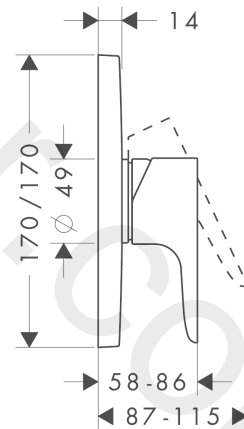

AXOR Citterio M
Single lever shower mixer for concealed installation
Finish: **Chrome** Article Number: **34625000**

product features

- 1 function
- maximum flow rate at 3 bar: 29 l/min
- ceramic cartridge
- temperature limitation adjustable
- with silencer
- suitable for continuous flow water heaters
- min. operating pressure: 1 bar
- max. operating pressure: 10 bar
- connection type: basic set
- WRAS 1905003

Article Details

Price excl. VAT 308,33 £

Product image

Scale drawing

AXOR Citterio M
Single lever shower mixer for concealed installation
Finish: **Chrome** Article Number: **34625000**

Flowchart

AXOR Citterio M
Single lever shower mixer for concealed installation
Finish: **Chrome** Article Number: **34625000**

Exploded Drawing

Year of production: >06/11

AXOR Citterio M
Single lever shower mixer for concealed installation
 Finish: **Chrome** Article Number: **34625000**

Spare part list

Year of production: >06/11

Pos.		Article Number	Price	PU
1	handle	34096000	£ 79,00	1
2	screw cover	96338000	£ 3,30	1
3	escutcheon	98968000	£ 64,00	1
4	O-Ring 48x3	95508000	£ 3,30	1
5	flange (Rotating Protector)	96395000	£ 43,00	1
6	holder for escutcheon	98793000	£ 43,00	1
7	set of fixing screws	96454000	£ 9,00	1
8	cartridge, assy	92730000	£ 35,00	1
9	nut	96461000	£ 35,00	1
10	sleeve	95980000	£ 79,00	1
11	locking screw for handle	95140000	£ 6,10	1
12	seal	95008000	£ 9,00	1
13	set of screws	96525000	£ 9,00	1
14	O-ring 16x2	98133000	£ 3,30	1
15	noise reduction	94073000	£ 25,00	1
16	extension 25 mm	13595000	£ 75,00	1
17	set of fixing screws	97747000	£ 3,30	1
18	extension 22 mm	98860000	£ 84,00	1
19	escutcheon height = 33 mm (when wall is not deep enough).	14971000	£ 87,00	1
a	concealed item	01800180	£ 163,00	1
b	adapter for exchanged connections	93181000	£ 275,00	1