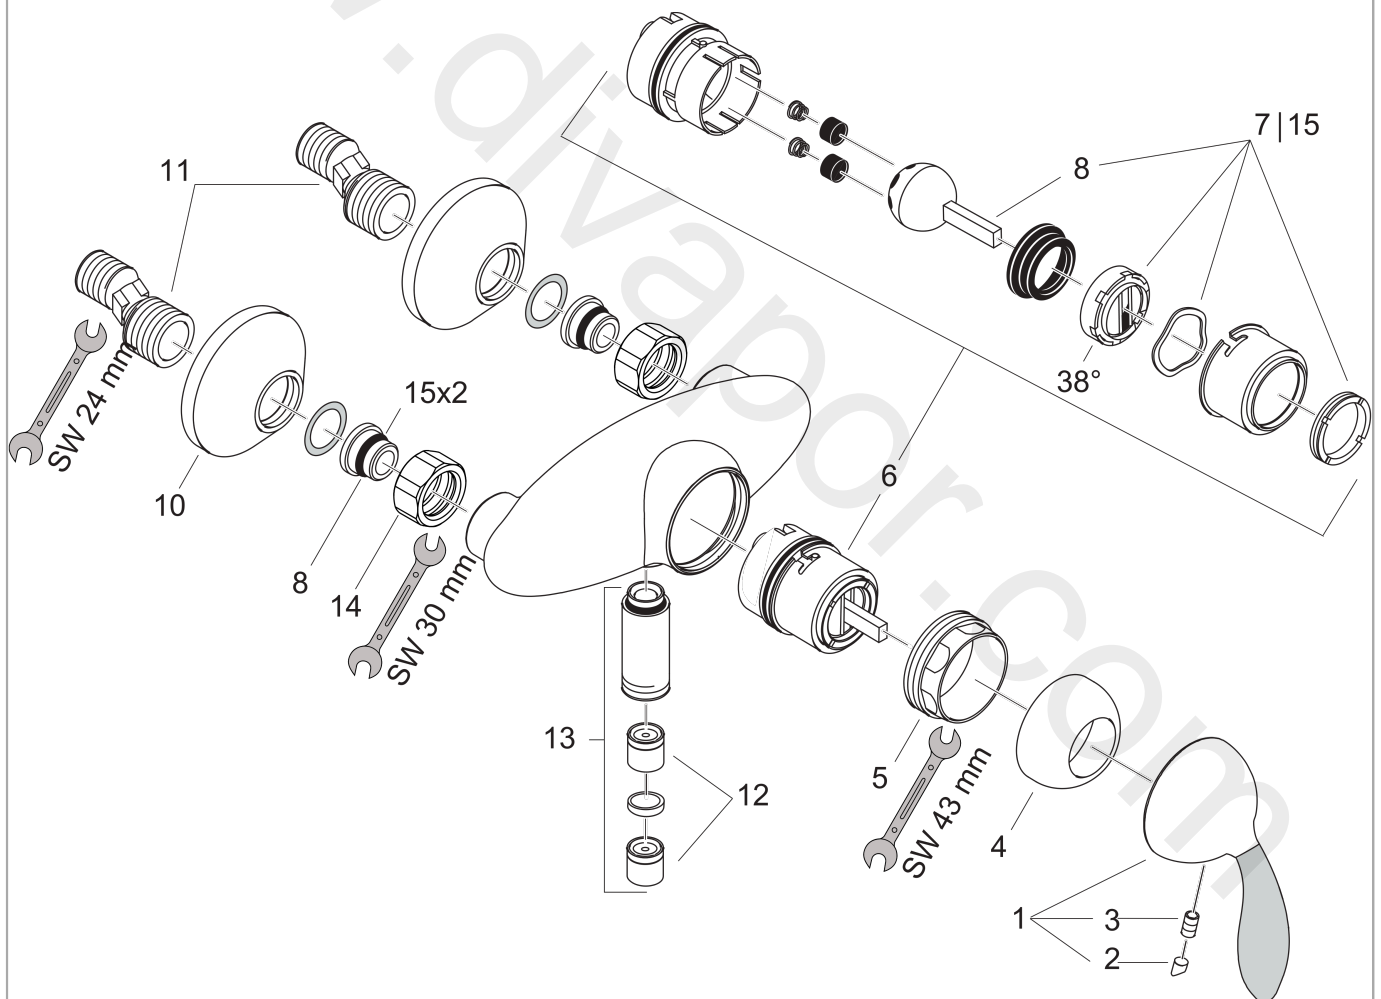

AXOR Azzur
Single Lever Shower Mixer G 1/2
Surfaces: Article Number: **34600530**

Exploded Drawing

Year of production: **11/97 - 07/05**

AXOR Azzur
Single Lever Shower Mixer G ½
 Surfaces: Article Number: **34600530**

Spare part list

Year of production: **11/97 - 07/05**

Pos.		Article Number	Price	PU
1	handle	34091530	-	1
2	screw cover	94075000	£ 9,00	1
3	hollow set screw M6x10 DIN 916	96029000	£ 3,30	1
4	flange	96257000	-	1
5	nut	94106000	£ 35,00	1
6	cartridge, assy	14096000	£ 110,00	1
7	service set with service tool	13952000	£ 43,00	1
8	service set without service tool	98804000	£ 35,00	1
9	mixer ball	13964000	£ 51,00	1
10	Hose Connection	96044000	£ 25,00	1
11	set of non return valves DW 15	94074000	£ 16,10	1
12	set of nuts	96157000	£ 35,00	1
13	connecting thread	97220000	£ 16,10	1
14	escutcheon Ø 70 mm	95154000	£ 13,30	1
15	set of S-unions (±12 mm)	94140000	£ 51,00	1