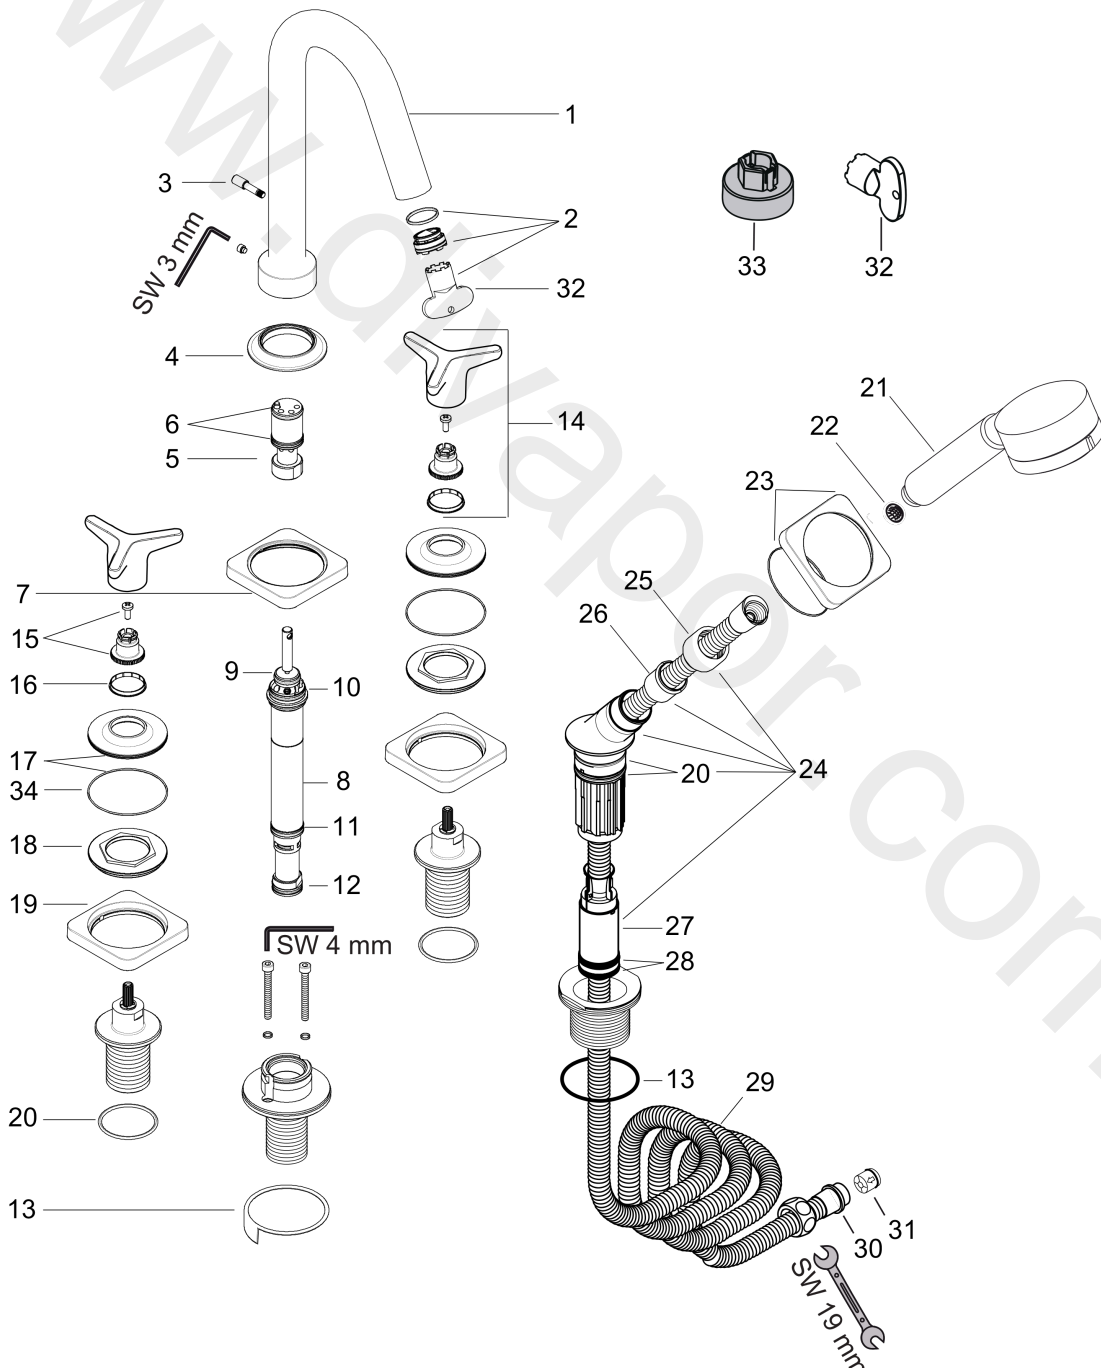

AXOR Citterio M
4-hole tile mounted bath mixer with star handles and escutcheons
 Surfaces: Article Number: **34456000**

Exploded Drawing

Year of production: **01/17 - 03/22**

AXOR Citterio M
4-hole tile mounted bath mixer with star handles and escutcheons
 Surfaces: Article Number: **34456000**

Spare part list

Year of production: **01/17 - 03/22**

Pos.		Article Number	Price	PU
1	spout cpl.	95258000	£ 445,00	1
2	aerator M24x1 (30 l/min)	98998000	£ 35,00	1
3	diverter knob	96774000	£ 35,00	1
4	escutcheon for spout	98501000	£ 79,00	1
5	guide tube	92214000	£ 51,00	1
6	O-ring 21x1,5	98219000	£ 3,30	1
7	escutcheon for spout	98509000	£ 96,00	1
8	selector	96777000	£ 96,00	1
9	O-ring 15x2,5	98131000	£ 3,30	1
10	O-Ring 23x2,5	98183000	£ 3,30	1
11	O-ring 20x2,5	92602000	£ 6,10	1
12	O-ring 18x2,5	98139000	£ 3,30	1
13	O-ring 58x3	98202000	£ 3,30	1
14	handle	99001000	£ 224,00	1
15	handle fixing set	94184000	£ 6,10	1
16	set of color-rings cold / hot water	96319000	£ 9,00	1
17	escutcheon for handle	98991000	£ 79,00	1
18	nut	98502000	£ 79,00	1
19	escutcheon for handle	98508000	£ 96,00	1
20	O-ring 38x2,5	98198000	£ 6,10	1
21	handshower	26050000	£ 138,00	1
22	filter insert	97708000	£ 6,10	1
23	escutcheon for shower holder	92347000	£ 173,00	1
24	shower holder, assy	95996000	£ 137,00	1
25	nut	97584000	£ 16,10	1
26	insert for shower holder	96942000	£ 13,30	1
27	hose brake	98656000	£ 20,50	1
28	O-Ring 28x2	98194000	£ 3,30	1
29	shower hose 2,00 m	94148000	£ 79,00	1
30	O-ring 11x2	98127000	£ 3,30	1
31	set of non return valves DW 15	94074000	£ 16,10	1
32	special tool	95158000	£ 6,10	1
33	set of service tools	98861000	£ 64,00	1
34	O-ring 53x1	98424000	£ 3,30	1

AXOR Citterio M
4-hole tile mounted bath mixer with star handles and escutcheons
Surfaces: Article Number: **34456000**

Spare part list

Year of production: **01/17 - 03/22**

Pos.		Article Number	Price	PU
a	concealed item	14445180	-	1