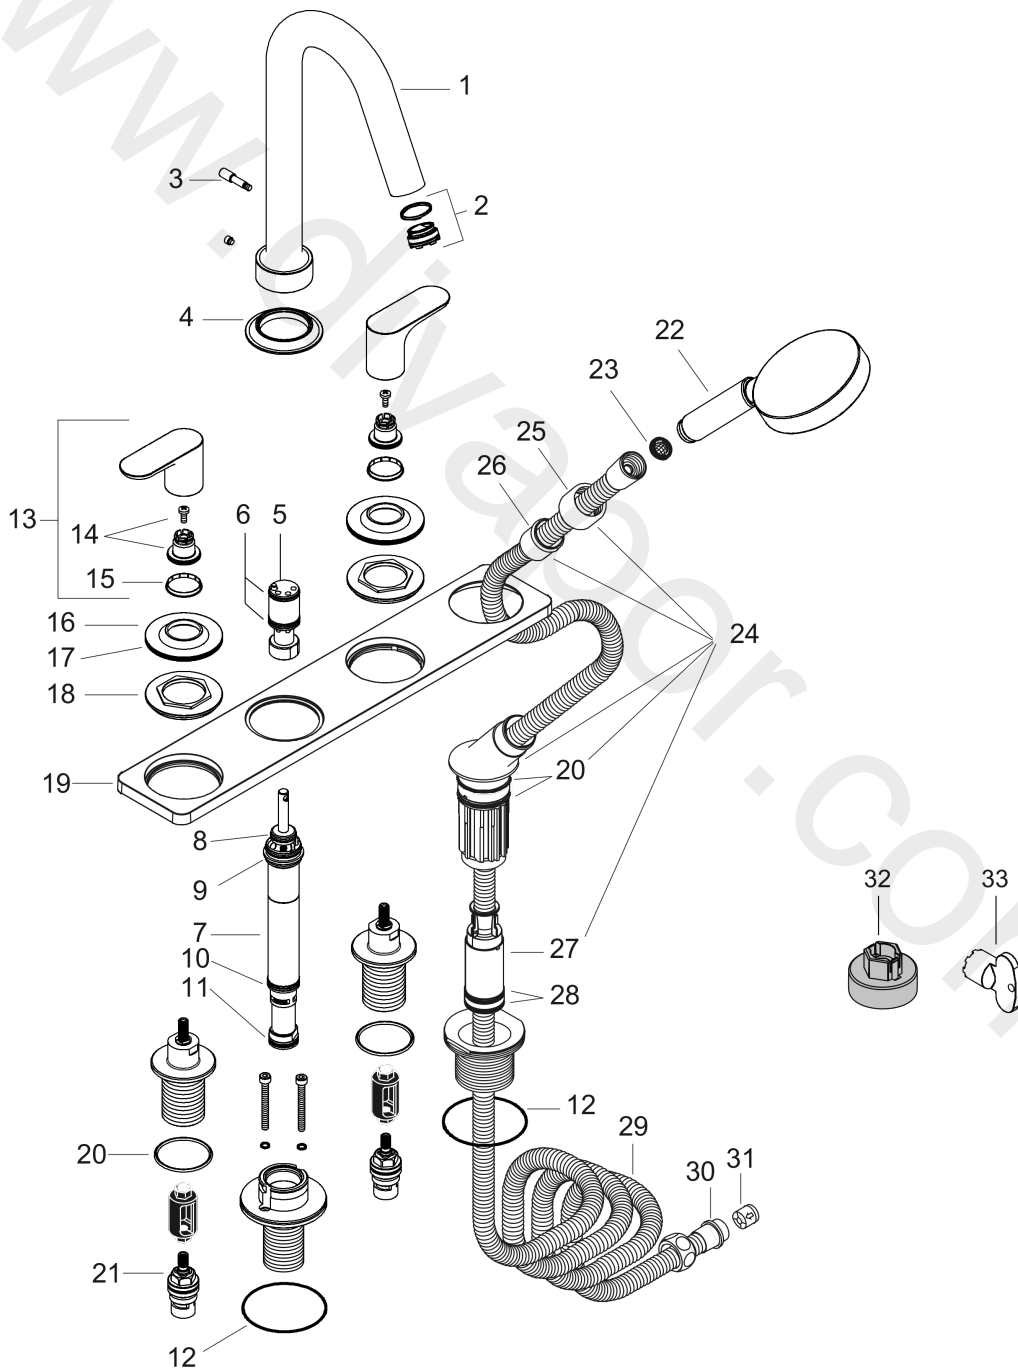

AXOR Citterio M
4-hole tile mounted bath mixer with lever handles and plate
Surfaces: Article Number: **34455000**

Exploded Drawing

Year of production: **01/17 - 03/18**

AXOR Citterio M
4-hole tile mounted bath mixer with lever handles and plate
 Surfaces: Article Number: **34455000**

Spare part list

Year of production: **01/17 - 03/18**

Pos.		Article Number	Price	PU
1	spout cpl.	95258000	£ 445,00	1
2	aerator M24x1 (30 l/min)	98998000	£ 35,00	1
3	diverter knob	96774000	£ 35,00	1
4	escutcheon for spout	98501000	£ 79,00	1
5	guide tube	92214000	£ 51,00	1
6	O-ring 21x1,5	98219000	£ 3,30	1
7	selector	96777000	£ 96,00	1
8	O-ring 15x2,5	98131000	£ 3,30	1
9	O-Ring 23x2,5	98183000	£ 3,30	1
10	O-ring 20x2,5	92602000	£ 6,10	1
11	O-ring 18x2,5	98139000	£ 3,30	1
12	O-ring 58x3	98202000	£ 3,30	1
13	handle	98999000	£ 79,00	1
14	handle fixing set	94184000	£ 6,10	1
15	set of color-rings cold / hot water	96319000	£ 9,00	1
16	escutcheon for handle	98991000	£ 79,00	1
17	O-ring 53x1	98424000	£ 3,30	1
18	nut	98502000	£ 79,00	1
19	escutcheon	98503000	£ 275,00	1
20	O-ring 38x2,5	98198000	£ 6,10	1
21	shut off unit right closing	94009000	£ 43,00	1
22	handshower	26050000	£ 138,00	1
23	filter packing	94246000	£ 3,30	1
24	shower holder, assy	95996000	£ 137,00	1
25	nut	97584000	£ 16,10	1
26	insert for shower holder	96942000	£ 13,30	1
27	hose brake	98656000	£ 20,50	1
28	O-Ring 28x2	98194000	£ 3,30	1
29	shower hose 2,00 m	94148000	£ 79,00	1
30	O-ring 11x2	98127000	£ 3,30	1
31	set of non return valves DW 15	94074000	£ 16,10	1
32	set of service tools	98861000	£ 64,00	1
33	special tool	95158000	£ 6,10	1
a	SECUFLEX hose + long hose (max. extension 1,40 m)	94109000	£ 445,00	1

AXOR Citterio M
4-hole tile mounted bath mixer with lever handles and plate
Surfaces: Article Number: **34455000**

Spare part list

Year of production: **01/17 - 03/18**

Pos.		Article Number	Price	PU
b	concealed item	14445180	-	1
c	shut off unit left closing	94008000	£ 43,00	1