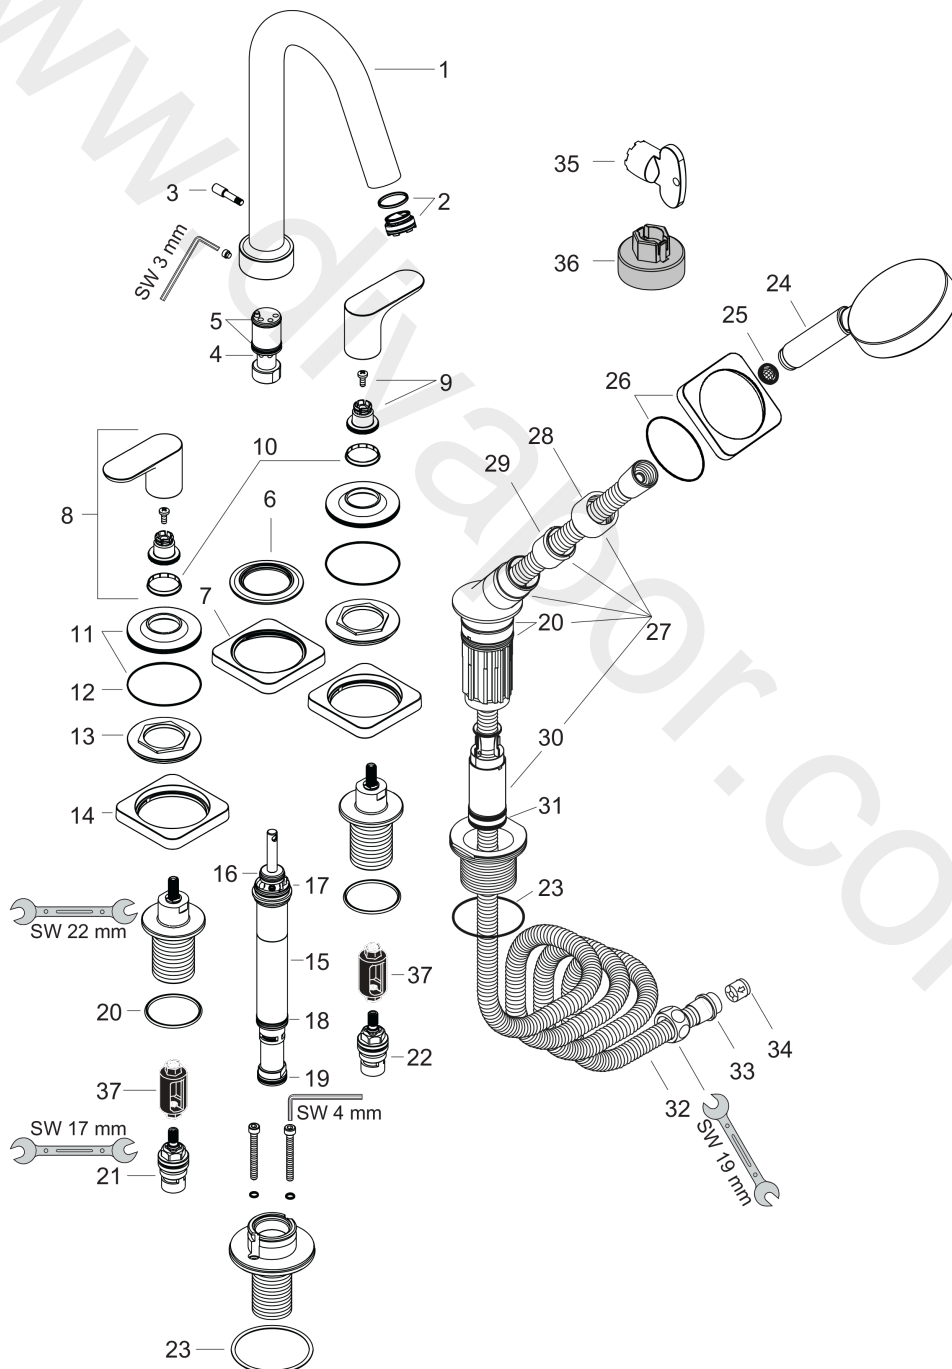

AXOR Citterio M
4-hole tile mounted bath mixer with lever handles and escutcheons
Surfaces: Article Number: **34454000**

Exploded Drawing

Year of production: **06/13 - 12/16**

AXOR Citterio M

4-hole tile mounted bath mixer with lever handles and escutcheons

Surfaces: Article Number: **34454000**

Spare part list

Year of production: **06/13 - 12/16**

Pos.		Article Number	Price	PU
1	spout cpl.	95258000	£ 445,00	1
2	aerator M24x1 (30 l/min)	98998000	£ 35,00	1
3	diverter knob	96774000	£ 35,00	1
4	guide tube	92214000	£ 51,00	1
5	O-ring 21x1,5	98219000	£ 3,30	1
6	escutcheon for spout	98501000	£ 79,00	1
7	escutcheon for spout	98509000	£ 96,00	1
8	handle	98999000	£ 79,00	1
9	handle fixing set	94184000	£ 6,10	1
10	set of color-rings cold / hot water	96319000	£ 9,00	1
11	escutcheon for handle	98991000	£ 79,00	1
12	O-ring 53x1	98424000	£ 3,30	1
13	nut	98502000	£ 79,00	1
14	escutcheon for handle	98508000	£ 96,00	1
15	selector	96777000	£ 96,00	1
16	O-ring 15x2,5	98131000	£ 3,30	1
17	O-Ring 23x2,5	98183000	£ 3,30	1
18	O-ring 20x2,5	92602000	£ 6,10	1
19	O-ring 18x2,5	98139000	£ 3,30	1
20	O-ring 38x2,5	98198000	£ 6,10	1
21	shut off unit right closing	94009000	£ 43,00	1
22	shut off unit left closing	94008000	£ 43,00	1
23	O-ring 58x3	98202000	£ 3,30	1
24	handshower	26050000	£ 138,00	1
25	filter packing	94246000	£ 3,30	1
26	escutcheon for shower holder	92347000	£ 173,00	1
27	shower holder, assy	95996000	£ 137,00	1
28	nut	97584000	£ 16,10	1
29	insert for shower holder	96942000	£ 13,30	1
30	hose brake	98656000	£ 20,50	1
31	O-Ring 28x2	98194000	£ 3,30	1
32	shower hose 2,00 m	94148000	£ 79,00	1
33	O-ring 11x2	98127000	£ 3,30	1
34	set of non return valves DW 15	94074000	£ 16,10	1