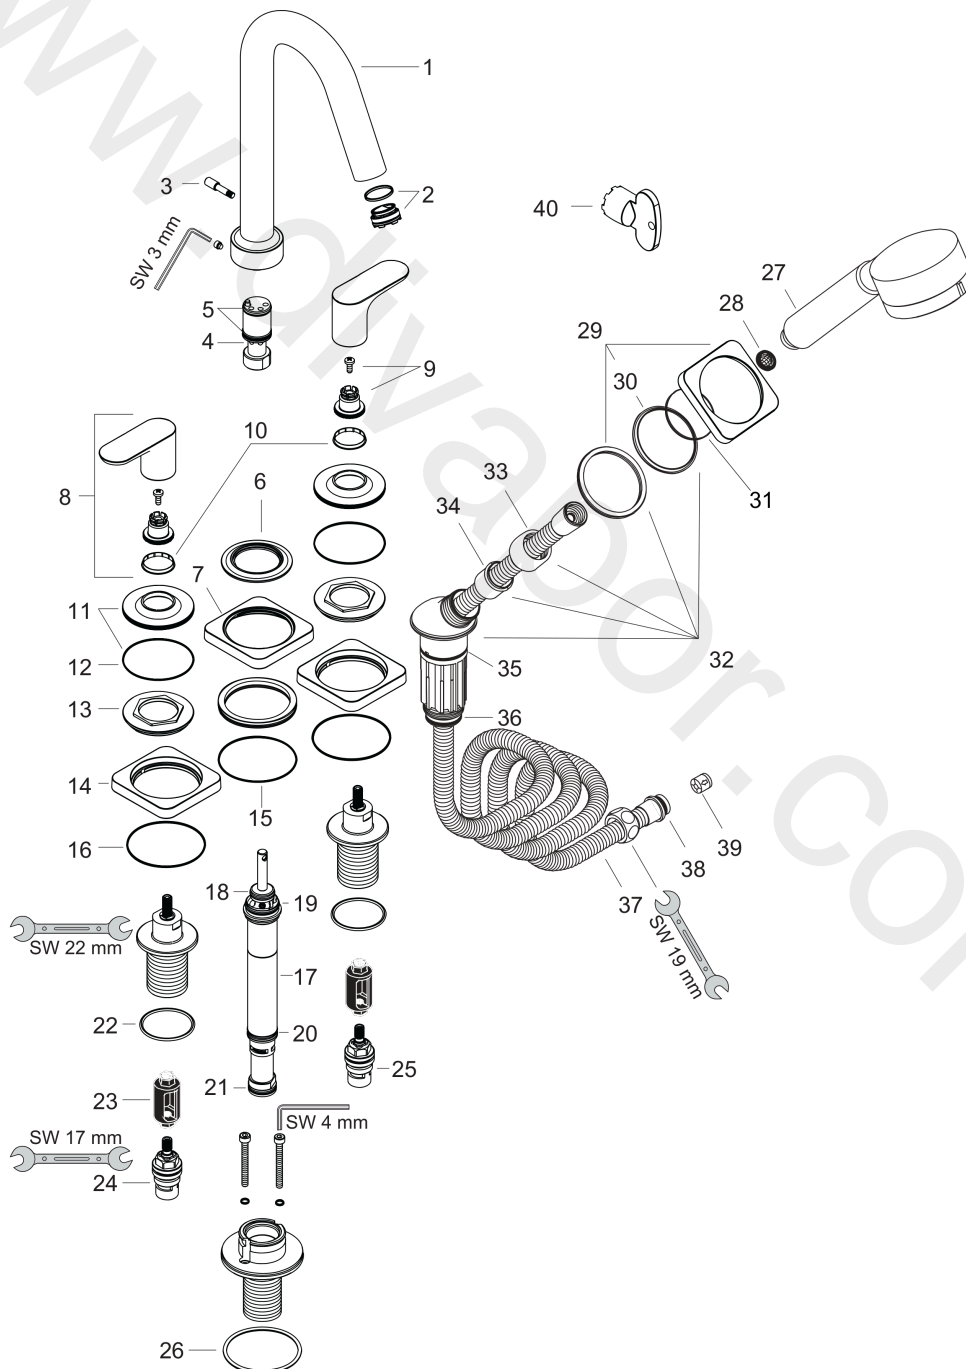

AXOR Citterio M
4-hole rim mounted bath mixer with star handles and escutcheons
Surfaces: Article Number: **34446000**

Exploded Drawing

Year of production: **06/11 - 05/13**

AXOR Citterio M

4-hole rim mounted bath mixer with star handles and escutcheons

Surfaces: Article Number: **34446000**

Spare part list

Year of production: **06/11 - 05/13**

Pos.		Article Number	Price	PU
1	spout cpl.	98997000	£ 445,00	1
2	aerator M24x1 (30 l/min)	98998000	£ 35,00	1
3	diverter knob	96774000	£ 35,00	1
4	guide tube	92214000	£ 51,00	1
5	O-ring 21x1,5	98219000	£ 3,30	1
6	handle	99001000	£ 224,00	1
7	handle fixing set	94184000	£ 6,10	1
8	set of color-rings cold / hot water	96319000	£ 9,00	1
9	escutcheon for handle	98991000	£ 79,00	1
10	escutcheon for spout	98501000	£ 79,00	1
11	escutcheon for spout	98509000	£ 96,00	1
12	nut	98502000	£ 79,00	1
13	escutcheon for handle	98508000	£ 96,00	1
14	O-ring 60x2,5	98425000	£ 9,00	1
15	O-ring 60x3	98180000	£ 3,30	1
16	selector assy	96775000	£ 79,00	1
17	O-Ring 14x2,5	98189000	£ 3,30	1
18	O-Ring 22x2	98185000	£ 3,30	1
19	O-Ring 23x2,5	98183000	£ 3,30	1
20	O-ring 9x2,5	98217000	£ 3,30	1
21	handshower	26050000	£ 138,00	1
22	filter packing	94246000	£ 3,30	1
23	escutcheon for shower holder	98507000	£ 137,00	1
24	O-ring 62x2,5	98461000	£ 3,30	1
25	escutcheon chuck	97105000	£ 9,00	1
26	shower holder, assy	96433000	£ 110,00	1
27	nut	97584000	£ 16,10	1
28	insert for shower holder	96942000	£ 13,30	1
29	O-ring 38x2	98396000	£ 3,30	1
30	O-ring 26x2	98147000	£ 3,30	1
31	hose brake	98656000	£ 20,50	1
32	shower hose 2,00 m	94148000	£ 79,00	1
33	set of non return valves DW 15	94074000	£ 16,10	1
34	O-ring 11x2	98127000	£ 3,30	1