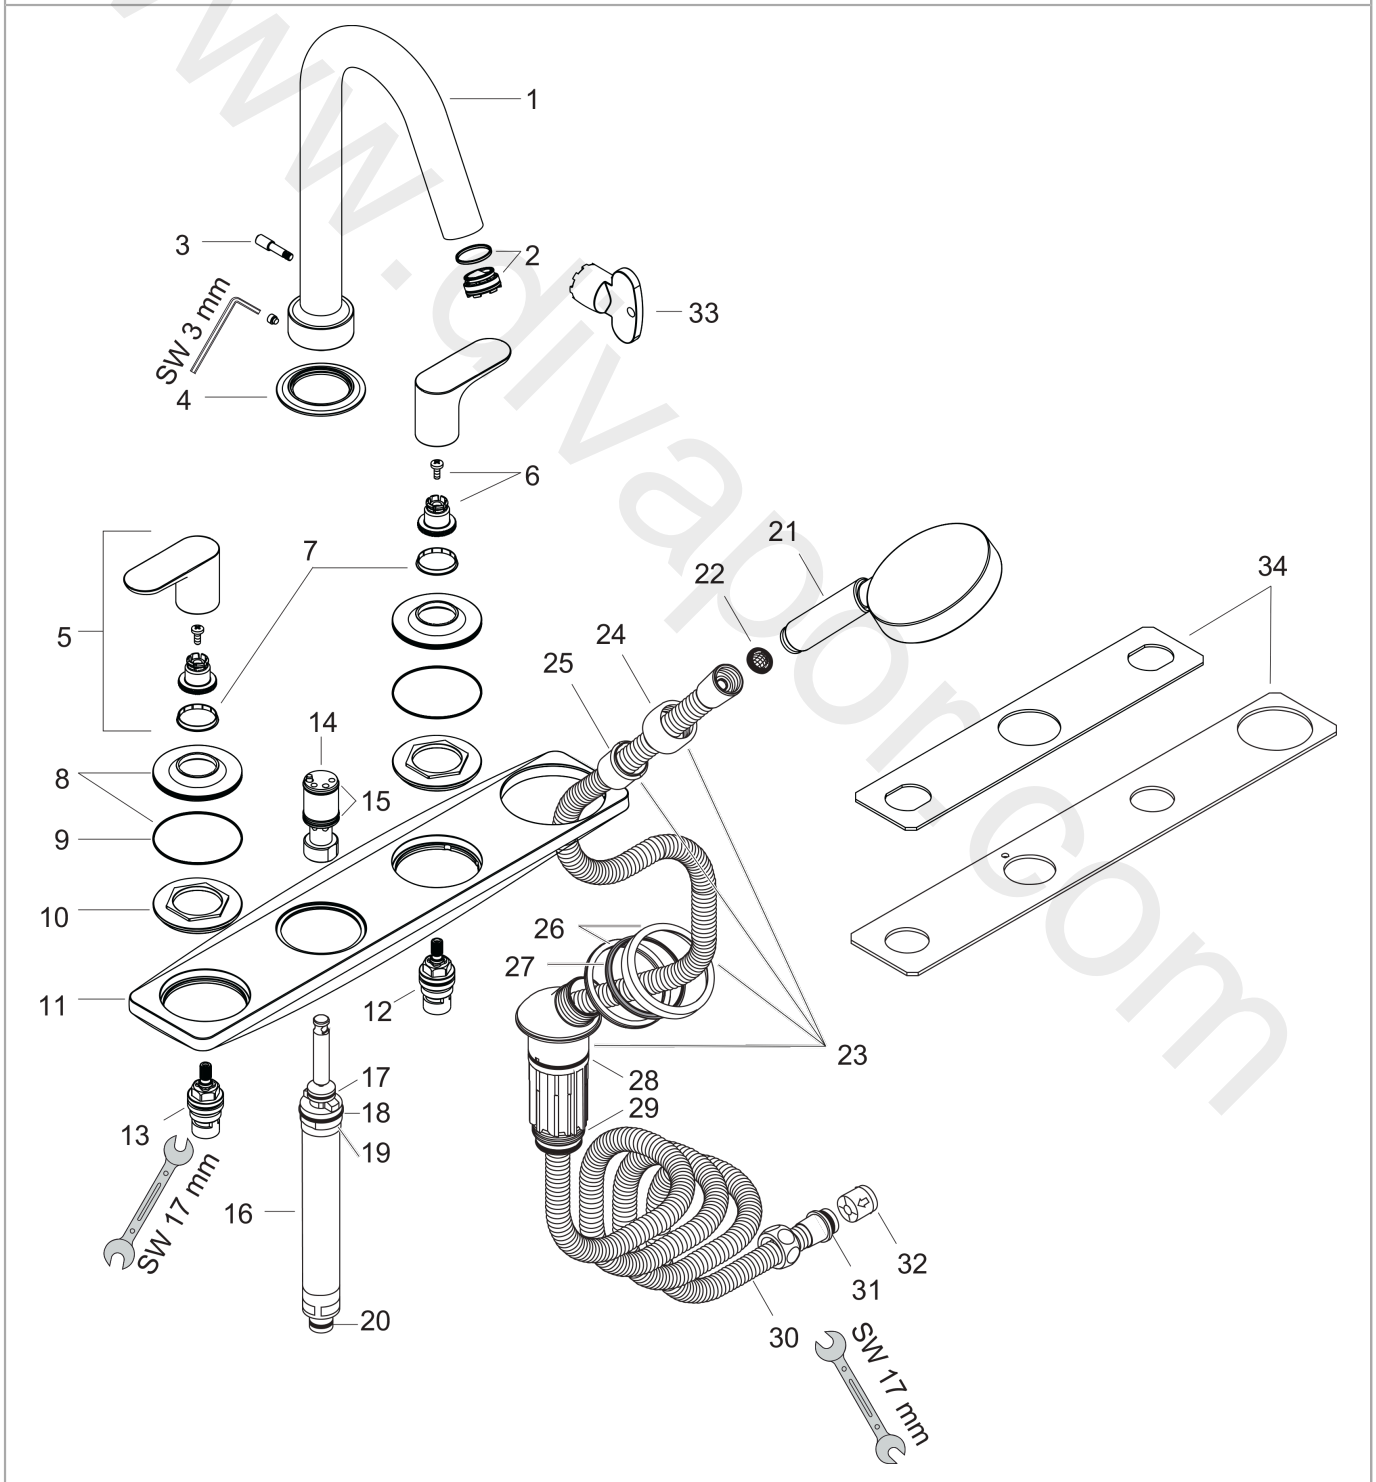

AXOR Citterio M
4-hole rim mounted bath mixer with lever handles and plate
 Surfaces: Article Number: **34445000**

Exploded Drawing

Year of production: **01/08 - 05/13**

AXOR Citterio M
4-hole rim mounted bath mixer with lever handles and plate
 Surfaces: Article Number: **34445000**

Spare part list

Year of production: **01/08 - 05/13**

Pos.		Article Number	Price	PU
1	spout cpl.	98997000	£ 445,00	1
2	aerator M24x1 (30 l/min)	98998000	£ 35,00	1
3	diverter knob	96774000	£ 35,00	1
4	escutcheon for spout	98501000	£ 79,00	1
5	handle	98999000	£ 79,00	1
6	handle fixing set	94184000	£ 6,10	1
7	set of color-rings cold / hot water	96319000	£ 9,00	1
8	escutcheon for handle	98991000	£ 79,00	1
9	O-ring 53x1	98424000	£ 3,30	1
10	nut	98502000	£ 79,00	1
11	escutcheon	98503000	£ 275,00	1
12	shut off unit left closing	96351000	£ 51,00	1
13	shut off unit right closing	96350000	£ 51,00	1
14	guide tube	92214000	£ 51,00	1
15	O-ring 21x1,5	98219000	£ 3,30	1
16	selector assy	96775000	£ 79,00	1
17	O-Ring 14x2,5	98189000	£ 3,30	1
18	O-Ring 23x2,5	98183000	£ 3,30	1
19	O-Ring 22x2	98185000	£ 3,30	1
20	O-ring 9x2,25	98121000	£ 3,30	1
21	handshower	26050000	£ 138,00	1
22	filter packing	94246000	£ 3,30	1
23	shower holder, assy	96433000	£ 110,00	1
24	nut	97584000	£ 16,10	1
25	insert for shower holder	96942000	£ 13,30	1
26	escutcheon for shower holder	96237000	£ 43,00	1
27	escutcheon chuck	97105000	£ 9,00	1
28	O-ring 38x2	98396000	£ 3,30	1
29	O-Ring 28x2	98194000	£ 3,30	1
30	shower hose 2,00 m	94148000	£ 79,00	1
31	O-ring 11x2	98127000	£ 3,30	1
32	set of non return valves DW 15	94074000	£ 16,10	1
33	special tool	95158000	£ 6,10	1
34	mounting-set	39449000	£ 56,00	1

AXOR Citterio M
4-hole rim mounted bath mixer with lever handles and plate
 Surfaces: Article Number: **34445000**

Spare part list

Year of production: **01/08 - 05/13**

Pos.		Article Number	Price	PU
a	SECUFLEX hose + long hose (max. extension 1,40 m)	94109000	£ 445,00	1
b	concealed item	13444180	£ 1.270,00	1