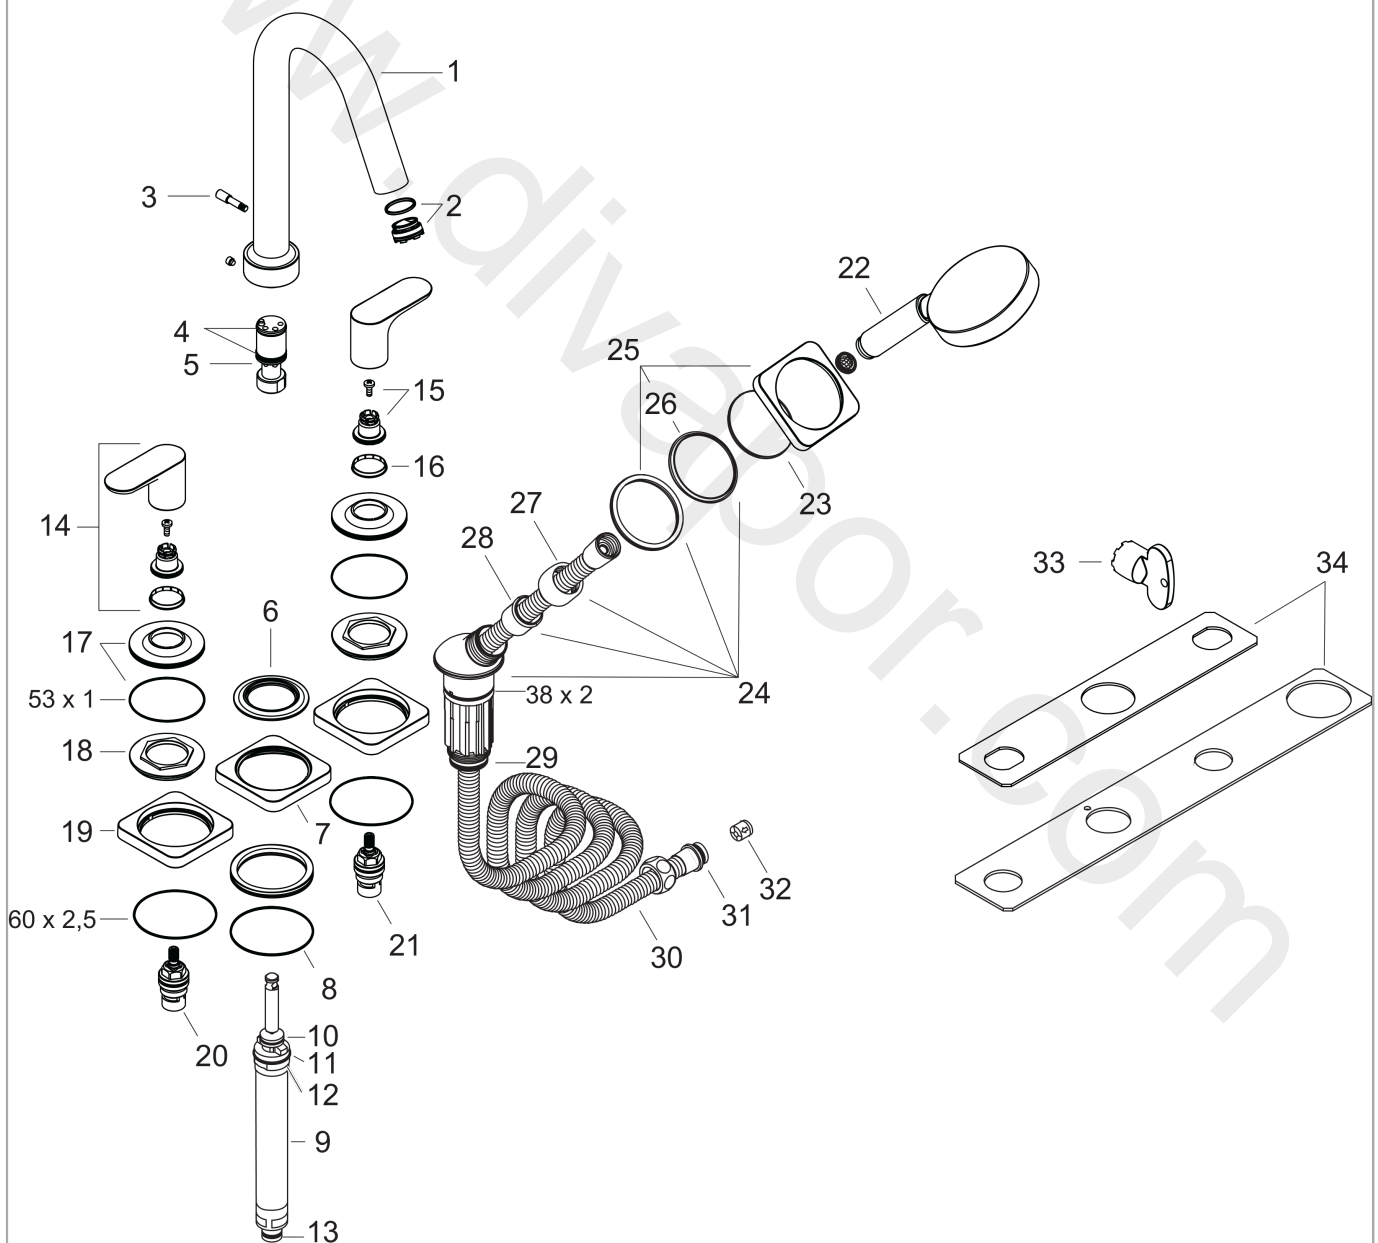

AXOR Citterio M
4-hole rim mounted bath mixer with lever handles and escutcheons
Surfaces: Article Number: **34444000**

Exploded Drawing

Year of production: **01/08 - 05/13**

AXOR Citterio M

4-hole rim mounted bath mixer with lever handles and escutcheons

Surfaces: Article Number: **34444000**

Spare part list

Year of production: **01/08 - 05/13**

Pos.		Article Number	Price	PU
1	spout cpl.	98997000	£ 445,00	1
2	aerator M24x1 (30 l/min)	98998000	£ 35,00	1
3	diverter knob	96774000	£ 35,00	1
4	O-ring 21x1,5	98219000	£ 3,30	1
5	guide tube	92214000	£ 51,00	1
6	escutcheon for spout	98501000	£ 79,00	1
7	escutcheon for spout	98509000	£ 96,00	1
8	O-ring 60x3	98180000	£ 3,30	1
9	selector assy	96775000	£ 79,00	1
10	O-Ring 14x2,5	98189000	£ 3,30	1
11	O-Ring 23x2,5	98183000	£ 3,30	1
12	O-Ring 22x2	98185000	£ 3,30	1
13	O-ring 9x2,5	98217000	£ 3,30	1
14	handle	98999000	£ 79,00	1
15	handle fixing set	94184000	£ 6,10	1
16	set of color-rings cold / hot water	96319000	£ 9,00	1
17	escutcheon for handle	98991000	£ 79,00	1
18	nut	98502000	£ 79,00	1
19	escutcheon for handle	98508000	£ 96,00	1
20	shut off unit right closing	96350000	£ 51,00	1
21	shut off unit left closing	96351000	£ 51,00	1
22	handshower	26050000	£ 138,00	1
23	O-ring 62x2,5	98461000	£ 3,30	1
24	shower holder, assy	96433000	£ 110,00	1
25	escutcheon for shower holder	98507000	£ 137,00	1
26	escutcheon chuck	97105000	£ 9,00	1
27	nut	97584000	£ 16,10	1
28	insert for shower holder	96942000	£ 13,30	1
29	O-ring 26x2	98147000	£ 3,30	1
30	shower hose 2,00 m	94148000	£ 79,00	1
31	O-ring 11x2	98127000	£ 3,30	1
32	set of non return valves DW 15	94074000	£ 16,10	1
33	special tool	95158000	£ 6,10	1
34	mounting-set	39449000	£ 56,00	1