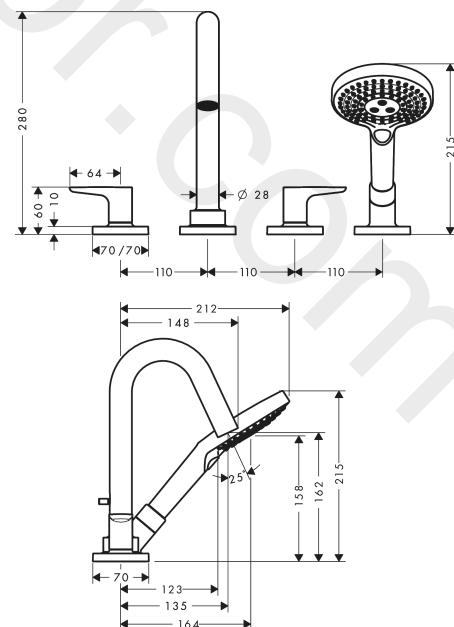

Scale drawing