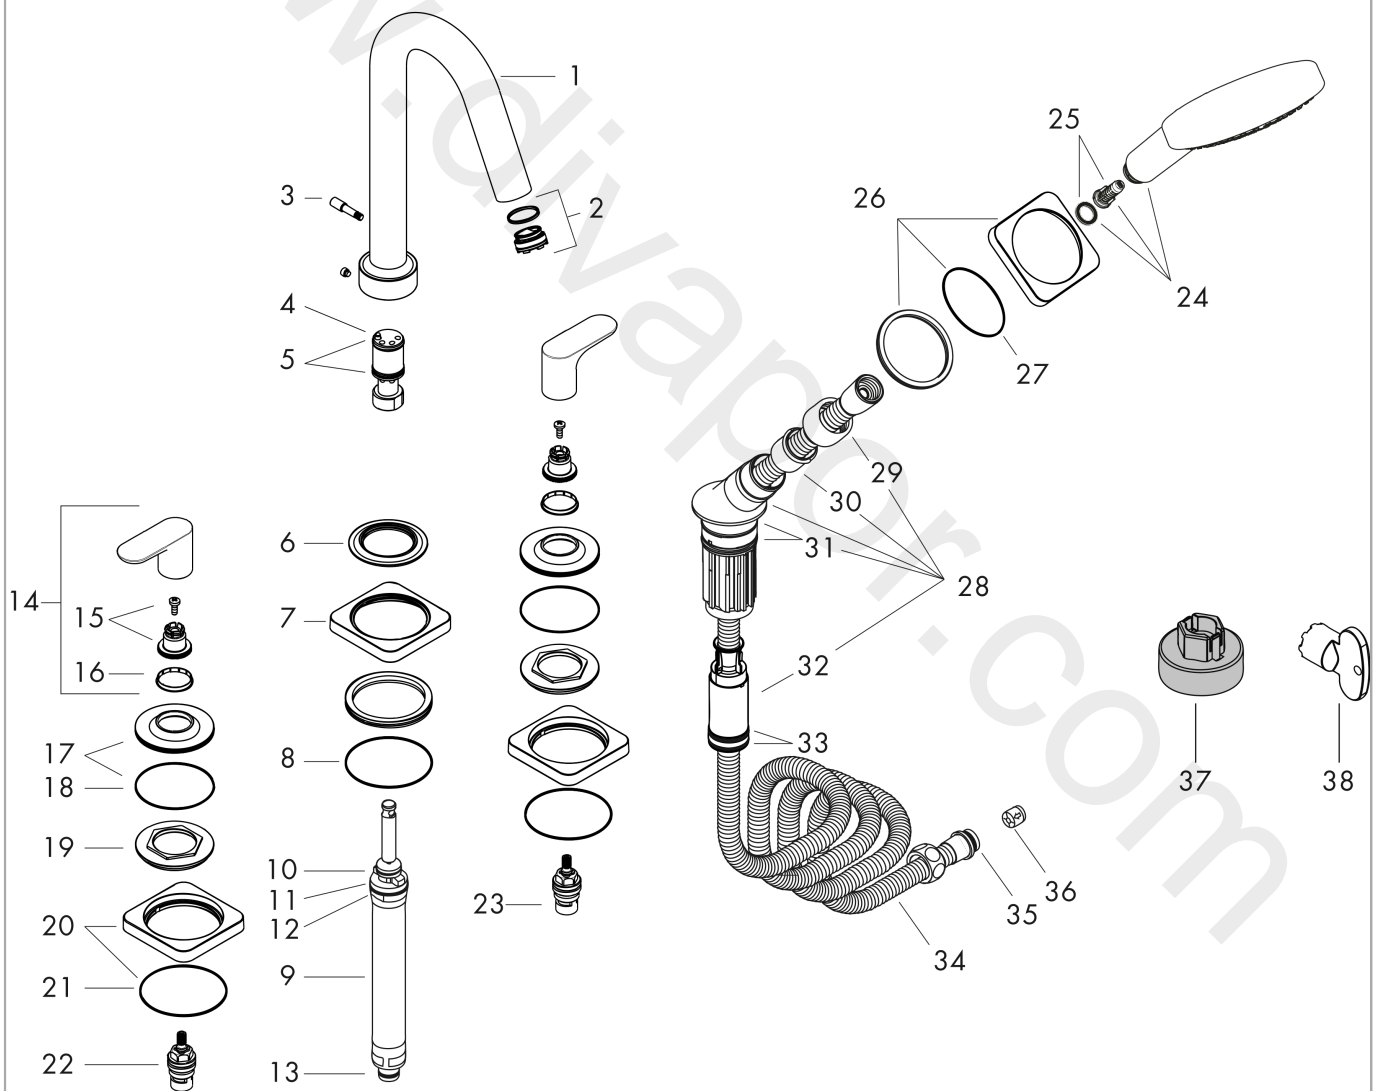

AXOR Citterio M
4-hole rim mounted bath mixer with lever handles and escutcheons
Finish: **Chrome** Article Number: **34444000**

Exploded Drawing

Year of production: >01/17

AXOR Citterio M
4-hole rim mounted bath mixer with lever handles and escutcheons
Finish: **Chrome** Article Number: **34444000**

Spare part list

Year of production: >01/17

Pos.		Article Number	Price	PU
1	spout cpl.	98997000	£ 445,00	1
2	aerator M24x1 (30 l/min)	98998000	£ 35,00	1
3	diverter knob	96774000	£ 35,00	1
4	guide tube	92214000	£ 51,00	1
5	O-ring 21x1,5	98219000	£ 3,30	1
6	escutcheon for spout	98501000	£ 79,00	1
7	escutcheon for spout	98509000	£ 96,00	1
8	O-ring 60x3	98180000	£ 3,30	1
9	selector assy	96775000	£ 79,00	1
10	O-Ring 14x2,5	98189000	£ 3,30	1
11	O-Ring 22x2	98185000	£ 3,30	1
12	O-Ring 23x2,5	98183000	£ 3,30	1
13	O-ring 9x2,5	98217000	£ 3,30	1
14	handle	98999000	£ 79,00	1
15	handle fixing set	94184000	£ 6,10	1
16	set of color-rings cold / hot water	96319000	£ 9,00	1
17	escutcheon for handle	98991000	£ 79,00	1
18	O-ring 53x1	98424000	£ 3,30	1
19	nut	98502000	£ 79,00	1
20	escutcheon for handle	98508000	£ 96,00	1
21	O-ring 60x2,5	98425000	£ 9,00	1
22	shut off unit right closing	96350000	£ 51,00	1
23	shut off unit left closing	96351000	£ 51,00	1
24	handshower	26050000	£ 138,00	1
25	filter insert	97708000	£ 6,10	1
26	escutcheon for shower holder	92347000	£ 173,00	1
27	O-ring 62x2,5	98461000	£ 3,30	1
28	shower holder, assy	95996000	£ 137,00	1
29	nut	97584000	£ 16,10	1
30	insert for shower holder	96942000	£ 13,30	1
31	O-ring 38x2,5	98198000	£ 6,10	1
32	hose brake	98656000	£ 20,50	1
33	O-Ring 28x2	98194000	£ 3,30	1
34	shower hose 2,00 m	94148000	£ 79,00	1