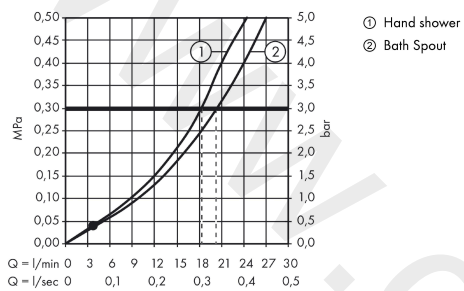

AXOR Citterio M
4-hole rim mounted bath mixer with lever handles and escutcheons
Finish: **Chrome**   Article Number: **34444000**

Flowchart