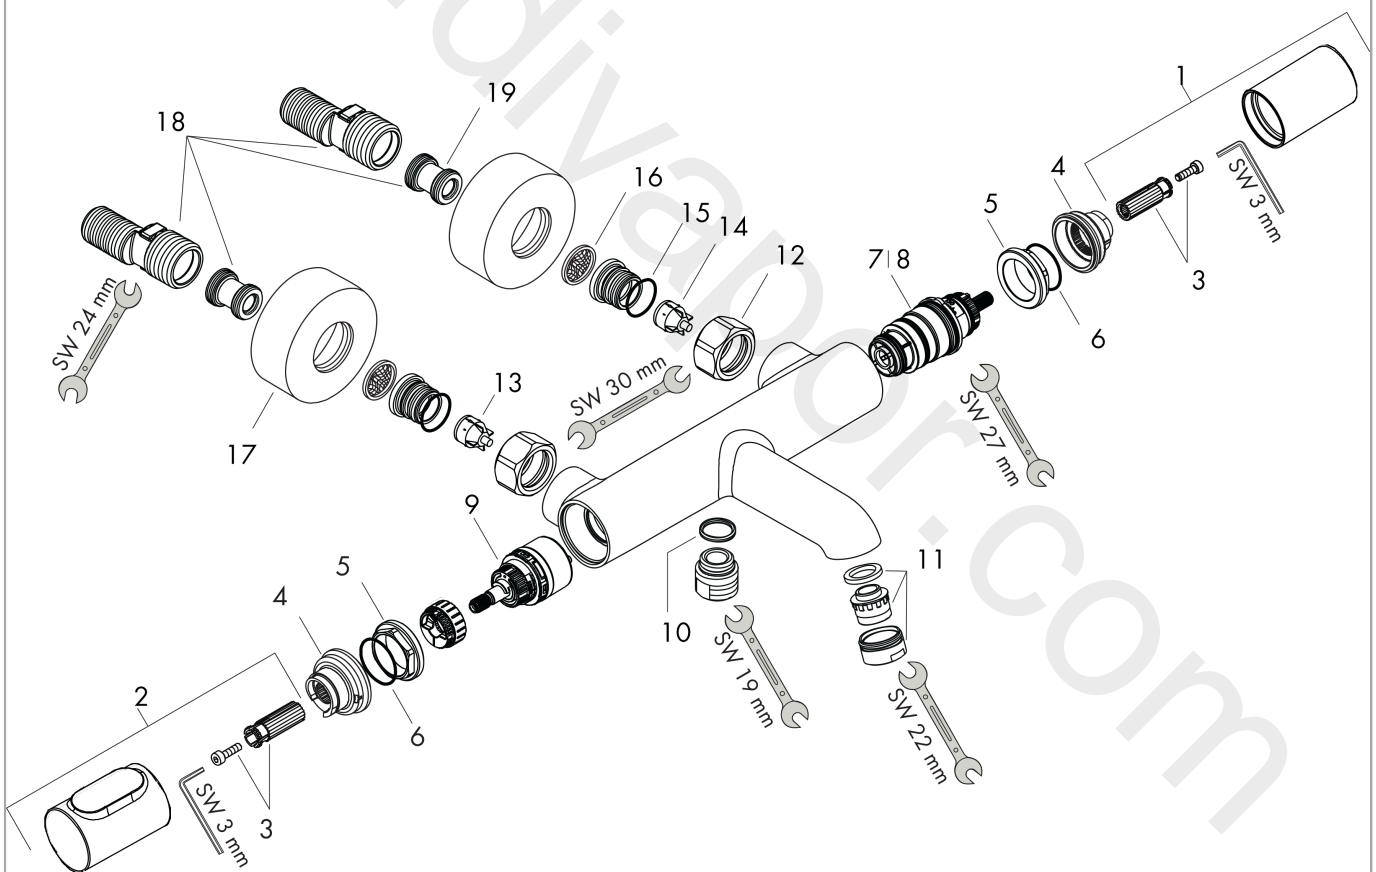

## product features

- projection 180 mm
- 2 functions
- spray type mixer: normal spray
- maximum flow rate at 3 bar: 21 l/min
- flow rate for bath spout at 3 bar: 21 l/min
- flow rate of hand shower at 3 bar: 17 l/min
- thermostat cartridge, shut-off/ diverter valve
- safety stop at 40 °C
- temperature limitation adjustable
- non-return valve
- with silencer
- connection type: s-shaped connections
- connection dimension: DN15
- wall-mounted
- min. operating pressure: 1 bar
- max. operating pressure: 10 bar
- centre distance: 150 ± 12 mm
- WRAS 2205040
- WRAS 2205040 - Approval letter

## Scale drawing

## Flowchart

**AXOR Citterio M**  
**Bath thermostat for exposed installation**  
 Finish: **Polished Brass** Article Number: **34435930**

## Exploded Drawing

Year of production: >10/16

**AXOR Citterio M**  
**Bath thermostat for exposed installation**  
 Finish: **Polished Brass** Article Number: **34435930**