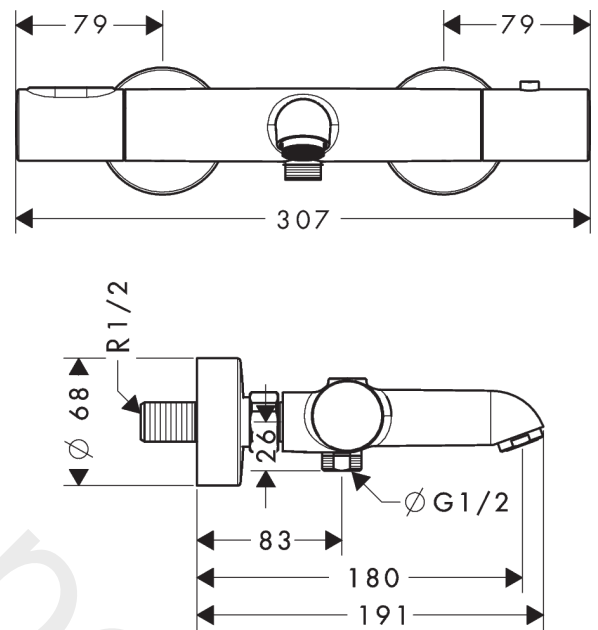

## product features

- projection 180 mm
- 2 functions
- spray type mixer: normal spray
- maximum flow rate at 3 bar: 21 l/min
- flow rate for bath spout at 3 bar: 21 l/min
- flow rate of hand shower at 3 bar: 17 l/min
- thermostat cartridge, shut-off/ diverter valve
- safety stop at 40 °C
- temperature limitation adjustable
- non-return valve
- with silencer
- connection type: s-shaped connections
- connection dimension: DN15
- wall-mounted
- min. operating pressure: 1 bar
- max. operating pressure: 10 bar
- centre distance: 150 ± 12 mm
- WRAS 2205040
- WRAS 2205040 - Approval letter

## Scale drawing