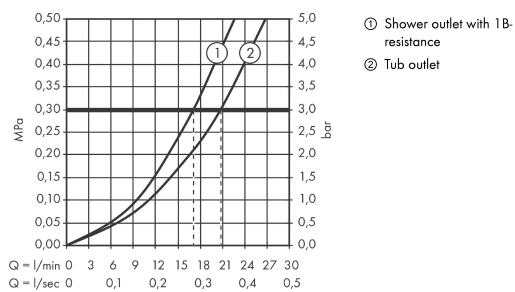

AXOR Citterio M
Bath thermostat for exposed installation
Finish: **Polished Brass** Article Number: **34435930**

Product image

Scale drawing

Flowchart