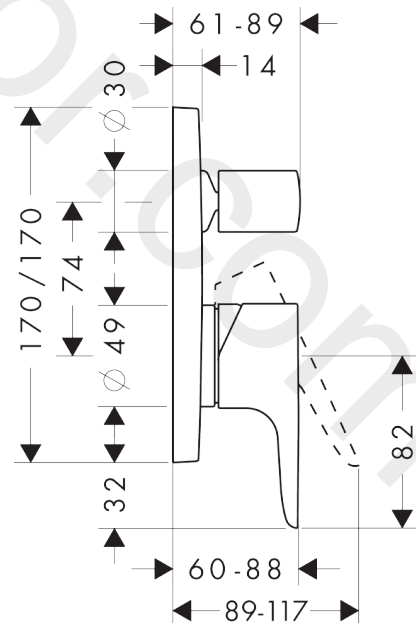

AXOR Citterio M

Single lever bath mixer for concealed installation with integrated security combination according to EN1717

Finish: **Chrome** Article Number: **34427000**

product features

- 2 functions
- maximum flow rate at 3 bar: 25 l/min
- flow rate for bath spout at 3 bar: 25 l/min
- flow rate of hand shower at 3 bar: 25 l/min
- ceramic cartridge
- temperature limitation adjustable
- diverter with automatic resetting
- with silencer
- suitable for continuous flow water heaters
- with integrated safety combination EN 1717
- connection type: basic set
- wall-mounted
- min. operating pressure: 1 bar
- max. operating pressure: 10 bar

Article Details

Price excl. VAT

500,00 £

Product image

Scale drawing

AXOR Citterio M

Single lever bath mixer for concealed installation with integrated security combination according to EN1717

Finish: **Chrome** Article Number: **34427000**

Flowchart

AXOR Citterio M
Single lever bath mixer for concealed installation with integrated security combination
according to EN1717
 Finish: **Chrome** Article Number: **34427000**

Exploded Drawing

Year of production: >01/16