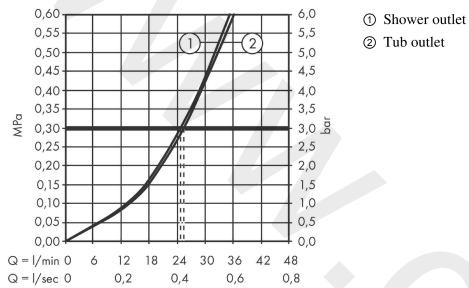

AXOR Citterio M

Single lever bath mixer for concealed installation with integrated security combination according to EN1717

Finish: **Chrome** Article Number: **34427000**

Flowchart