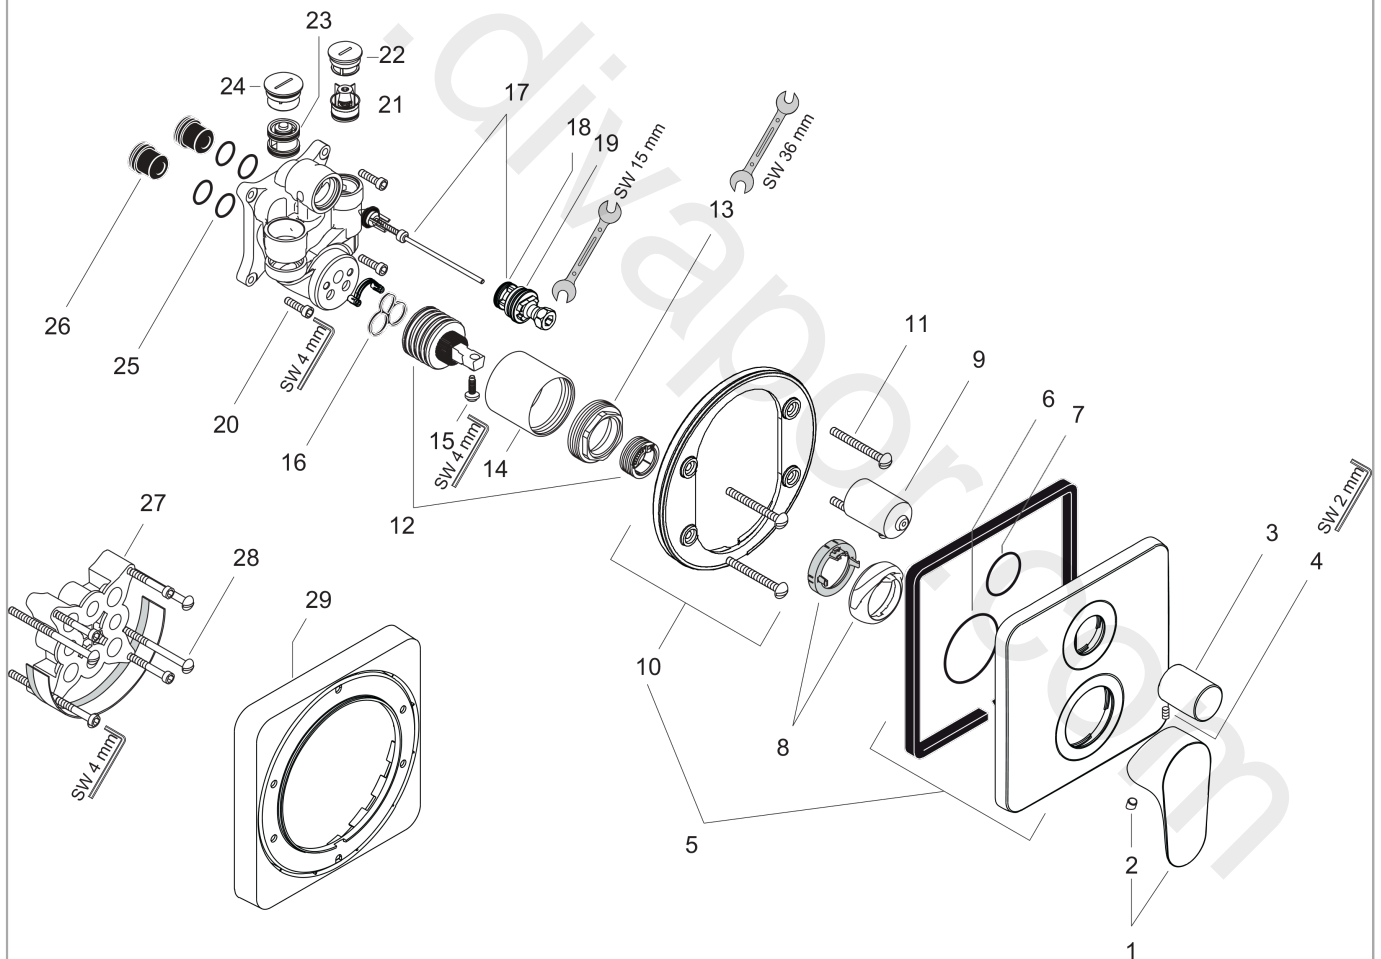

AXOR Citterio M

Single lever bath mixer for concealed installation with integrated security combination according to EN1717

Finish: **Chrome** Article Number: **34427000**

product features

- 2 functions
- maximum flow rate at 3 bar: 25 l/min
- flow rate for bath spout at 3 bar: 25 l/min
- flow rate of hand shower at 3 bar: 25 l/min
- ceramic cartridge
- temperature limitation adjustable
- diverter with automatic resetting
- with silencer
- suitable for continuous flow water heaters
- with integrated safety combination EN 1717
- connection type: basic set
- wall-mounted
- min. operating pressure: 1 bar
- max. operating pressure: 10 bar

Flowchart

AXOR Citterio M
Single lever bath mixer for concealed installation with integrated security combination
according to EN1717
 Finish: **Chrome** Article Number: **34427000**

Exploded Drawing

Year of production: >01/16

AXOR Citterio M

Single lever bath mixer for concealed installation with integrated security combination according to EN1717

Finish: **Chrome** Article Number: **34427000**

Spare part list

Year of production: >01/16