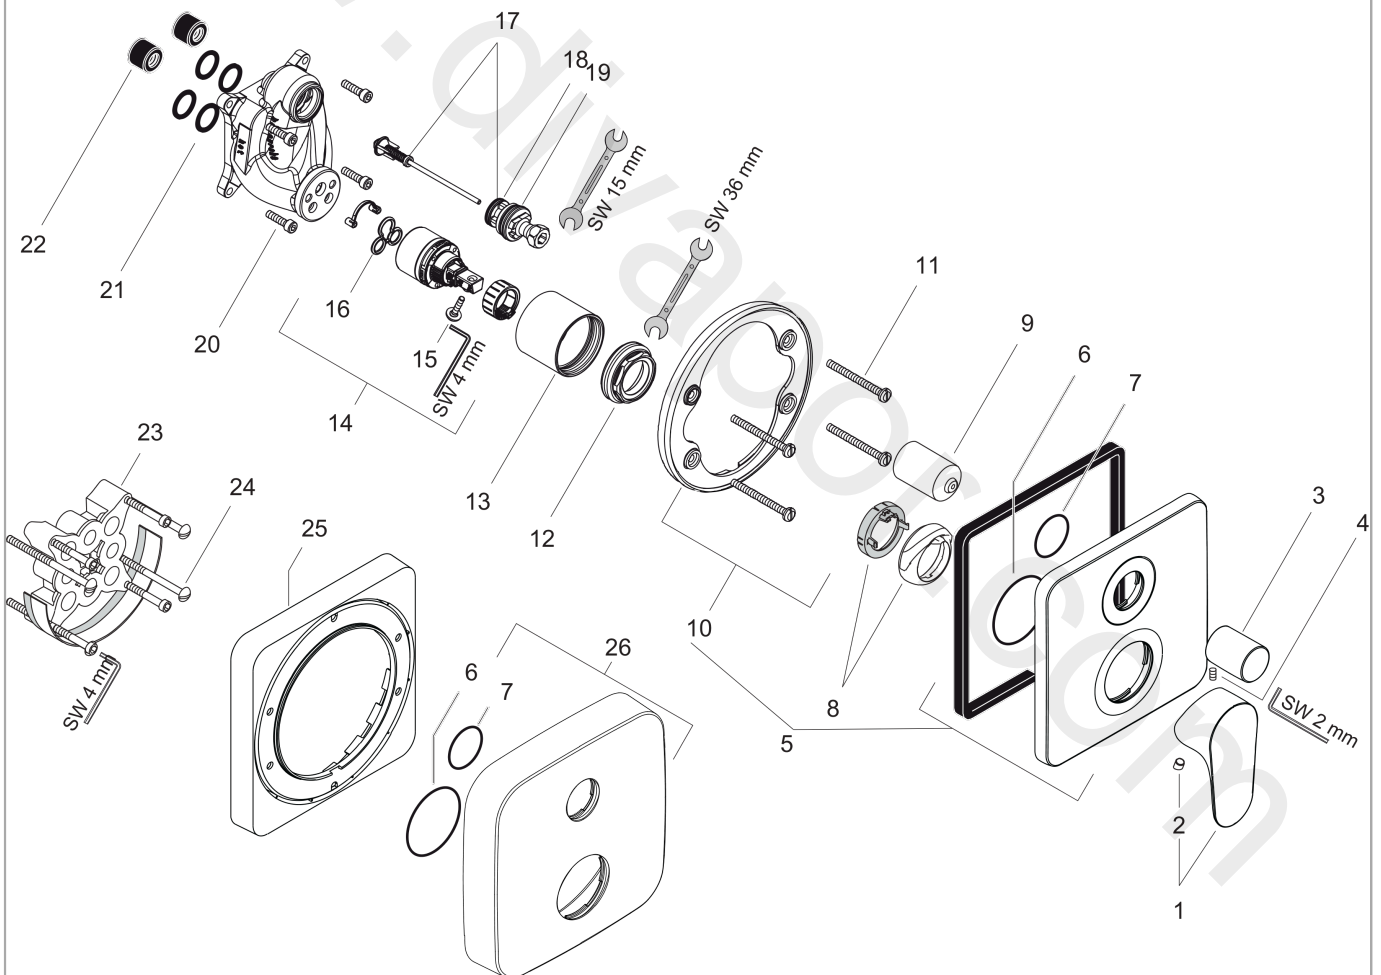

**AXOR Citterio M**  
**Single lever bath mixer for concealed installation**  
 Surfaces: Article Number: **34425000**

## Exploded Drawing

Year of production: **06/11 - 12/15**

**AXOR Citterio M**  
**Single lever bath mixer for concealed installation**  
 Surfaces: Article Number: **34425000**

## Spare part list

Year of production: **06/11 - 12/15**

Pos.		Article Number	Price	PU
1	handle	34096000	£ 79,00	1
2	screw cover	96338000	£ 3,30	1
3	diverter knob	96473000	£ 51,00	1
4	hollow set screw M4x6	97767000	£ 3,30	1
5	escutcheon	98969000	£ 96,00	1
6	O-Ring 48x3	95508000	£ 3,30	1
7	O-ring 29x3	98371000	£ 6,10	1
8	flange (Rotating Protector)	96395000	£ 43,00	1
9	sleeve	96448000	£ 43,00	1
10	holder for escutcheon	98793000	£ 43,00	1
11	set of fixing screws	96454000	£ 9,00	1
12	nut	96461000	£ 35,00	1
13	sleeve	95980000	£ 79,00	1
14	cartridge, assy	92730000	£ 35,00	1
15	locking screw for handle	95140000	£ 6,10	1
16	seal	95008000	£ 9,00	1
17	selector assy	95014000	£ 64,00	1
18	O-ring 16x2,3	98207000	£ 3,30	1
19	O-ring 20x2,5	92602000	£ 6,10	1
20	set of screws	96525000	£ 9,00	1
21	O-ring 16x2	98133000	£ 3,30	1
22	noise reduction	94073000	£ 25,00	1
23	extension 25 mm	13595000	£ 75,00	1
24	set of fixing screws	97747000	£ 3,30	1
25	extension 22 mm	98860000	£ 84,00	1
26	escutcheon height = 33 mm (when wall is not deep enough).	14972000	£ 87,00	1
a	concealed item	01800180	£ 163,00	1
b	spring for exchanged connections	96365000	£ 43,00	1
c	hollow set screw M4x10	97667000	£ 3,30	1