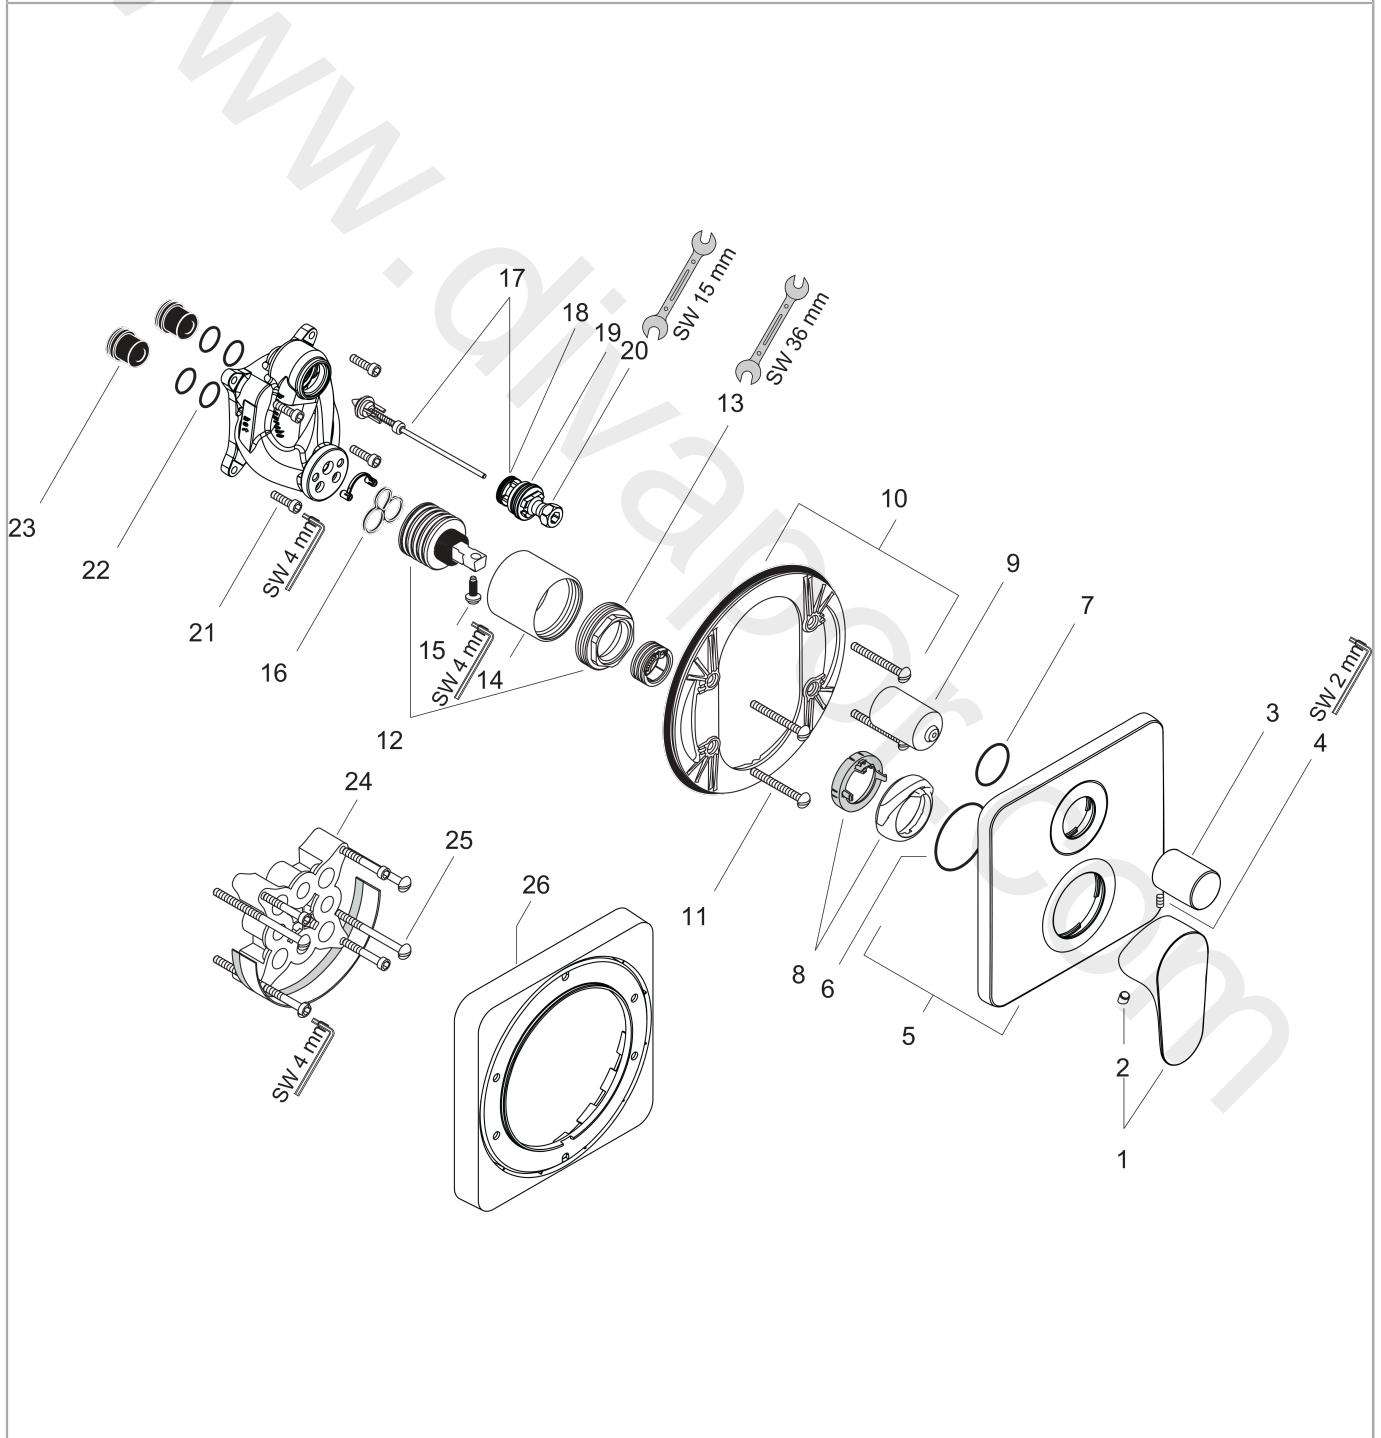

**AXOR Citterio M**  
**Single lever bath mixer for concealed installation**  
 Surfaces: Article Number: **34425000**

## Exploded Drawing

Year of production: **01/08 - 05/11**

**AXOR Citterio M**  
**Single lever bath mixer for concealed installation**  
 Surfaces: Article Number: **34425000**

## Spare part list

Year of production: **01/08 - 05/11**

Pos.		Article Number	Price	PU
1	handle	34096000	£ 79,00	1
2	screw cover	96338000	£ 3,30	1
3	diverter knob	96473000	£ 51,00	1
4	hollow set screw M4x10	97667000	£ 3,30	1
5	escutcheon	98969000	£ 96,00	1
6	O-ring 48x5	98174000	£ 3,30	1
7	O-ring 30x5	98153000	£ 3,30	1
8	flange (Rotating Protector)	96395000	£ 43,00	1
9	sleeve	96448000	£ 43,00	1
10	sub plate	96447000	£ 51,00	1
11	set of fixing screws	96454000	£ 9,00	1
12	cartridge, assy	92730000	£ 35,00	1
13	nut	96461000	£ 35,00	1
14	sleeve	95980000	£ 79,00	1
15	locking screw for handle	96059000	£ 9,00	1
16	seal	95008000	£ 9,00	1
17	selector assy	95014000	£ 64,00	1
18	O-ring 16x2,3	98207000	£ 3,30	1
19	O-ring 20x2,5	92602000	£ 6,10	1
20	O-ring 21x2	98205000	£ 6,10	1
21	set of screws	96525000	£ 9,00	1
22	O-ring 16x2	98133000	£ 3,30	1
23	noise reduction	94073000	£ 25,00	1
24	extension 25 mm	13595000	£ 75,00	1
25	set of fixing screws	97747000	£ 3,30	1
26	extension 22 mm	98860000	£ 84,00	1
a	spring for exchanged connections	96365000	£ 43,00	1
b	concealed item	01800180	£ 163,00	1