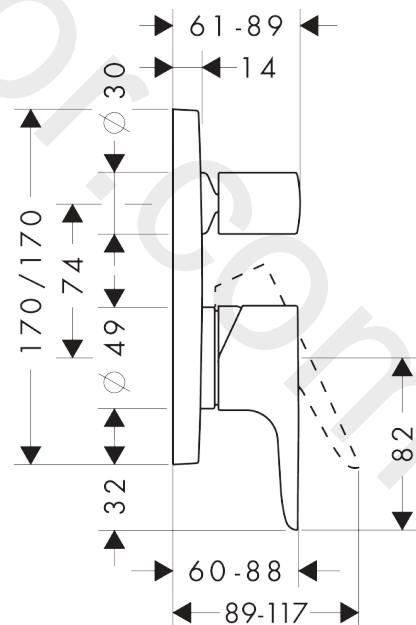

Scale drawing