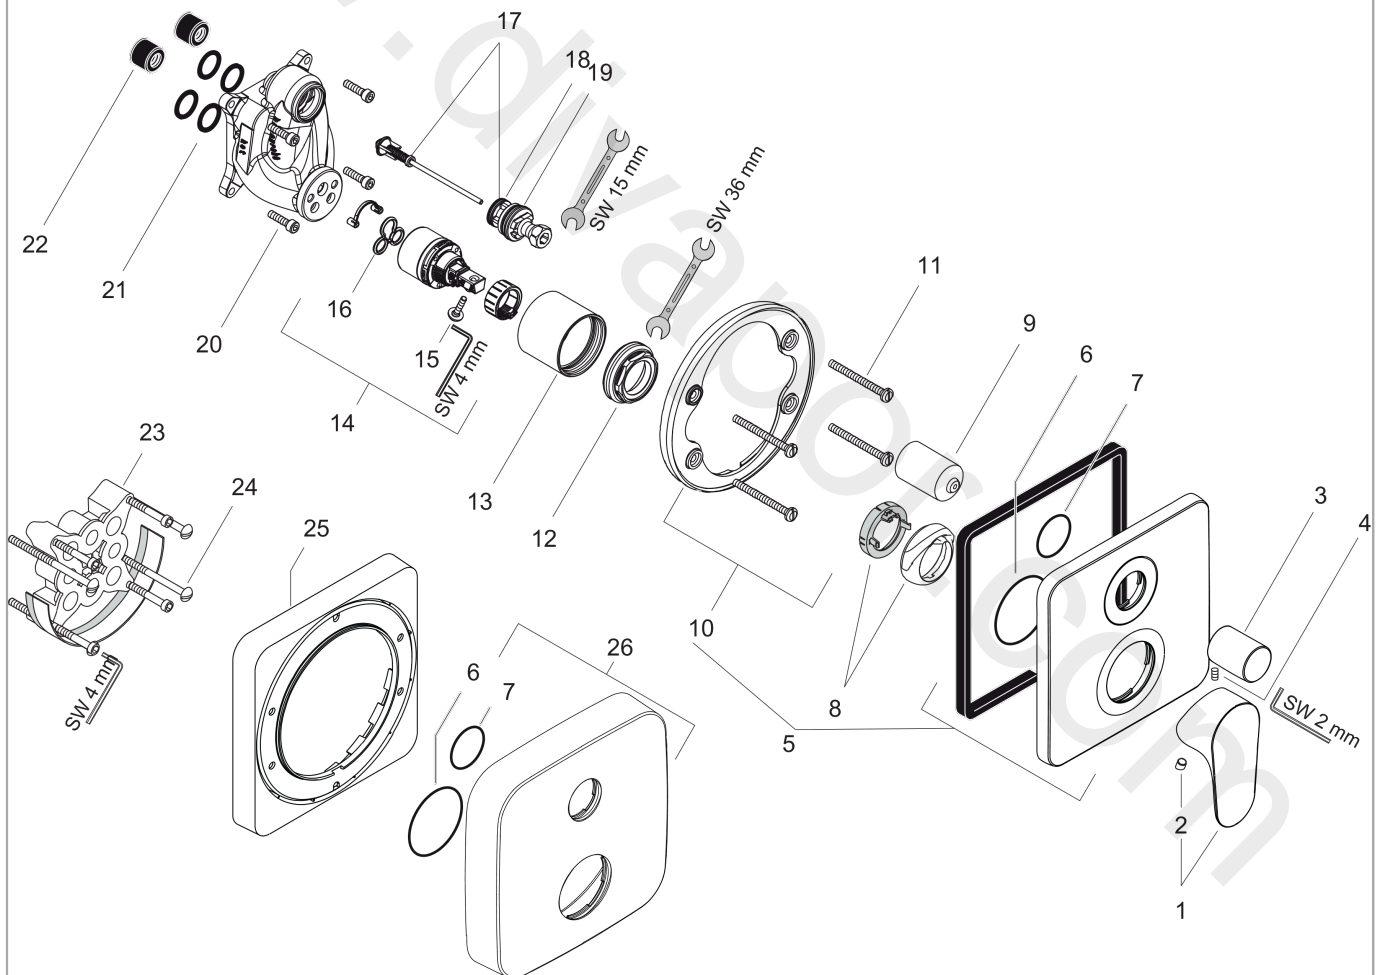

AXOR Citterio M
Single lever bath mixer for concealed installation
 Finish: **Chrome** Article Number: **34425000**

product features

- 2 functions
- maximum flow rate at 3 bar: 29 l/min
- flow rate for bath spout at 3 bar: 29 l/min
- flow rate of hand shower at 3 bar: 21 l/min
- ceramic cartridge
- temperature limitation adjustable
- diverter with automatic resetting
- with silencer
- suitable for continuous flow water heaters
- connection type: basic set
- wall-mounted
- min. operating pressure: 1 bar
- max. operating pressure: 10 bar
- WRAS 1903005

Exploded Drawing

Year of production: >01/16

AXOR Citterio M
Single lever bath mixer for concealed installation
 Finish: **Chrome** Article Number: **34425000**

Spare part list

Year of production: >01/16

Pos.		Article Number	Price	PU
1	handle	34096000	£ 79,00	1
2	screw cover	96338000	£ 3,30	1
3	diverter knob	96473000	£ 51,00	1
4	hollow set screw M4x10	97667000	£ 3,30	1
5	escutcheon	98969000	£ 96,00	1
6	O-Ring 48x3	95508000	£ 3,30	1
7	O-ring 29x3	98371000	£ 6,10	1
8	flange (Rotating Protector)	96395000	£ 43,00	1
9	sleeve	96448000	£ 43,00	1
10	holder for escutcheon	98793000	£ 43,00	1
11	set of fixing screws	96454000	£ 9,00	1
12	nut	96461000	£ 35,00	1
13	sleeve	95980000	£ 79,00	1
14	cartridge, assy	92730000	£ 35,00	1
15	locking screw for handle	95140000	£ 6,10	1
16	seal	95008000	£ 9,00	1
17	selector assy	95014000	£ 64,00	1
18	O-ring 17x2	98199000	£ 3,30	1
19	O-ring 20x2,5	92602000	£ 6,10	1
20	set of screws	96525000	£ 9,00	1
21	O-ring 16x2	98133000	£ 3,30	1
22	noise reduction	94073000	£ 25,00	1
23	extension 25 mm	13595000	£ 75,00	1
24	set of fixing screws	97747000	£ 3,30	1
25	extension 22 mm	98860000	£ 84,00	1
26	escutcheon height = 33 mm (when wall is not deep enough).	14972000	£ 87,00	1
a	concealed item	01800180	£ 163,00	1
b	fixation set	96615000	£ 59,00	1
c	spring for exchanged connections	96365000	£ 43,00	1