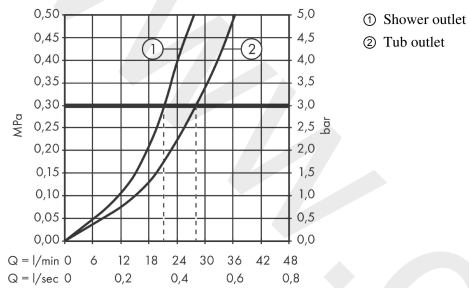

AXOR Citterio M
Single lever bath mixer for concealed installation
 Finish: **Chrome** Article Number: **34425000**

product features

- 2 functions
- maximum flow rate at 3 bar: 29 l/min
- flow rate for bath spout at 3 bar: 29 l/min
- flow rate of hand shower at 3 bar: 21 l/min
- ceramic cartridge
- temperature limitation adjustable
- diverter with automatic resetting
- with silencer
- suitable for continuous flow water heaters
- connection type: basic set
- wall-mounted
- min. operating pressure: 1 bar
- max. operating pressure: 10 bar
- WRAS 1903005

Article Details

Price excl. VAT 375,00 £

Product image

Scale drawing

AXOR Citterio M
Single lever bath mixer for concealed installation
Finish: **Chrome** Article Number: **34425000**

Flowchart

AXOR Citterio M
Single lever bath mixer for concealed installation
 Finish: **Chrome** Article Number: **34425000**