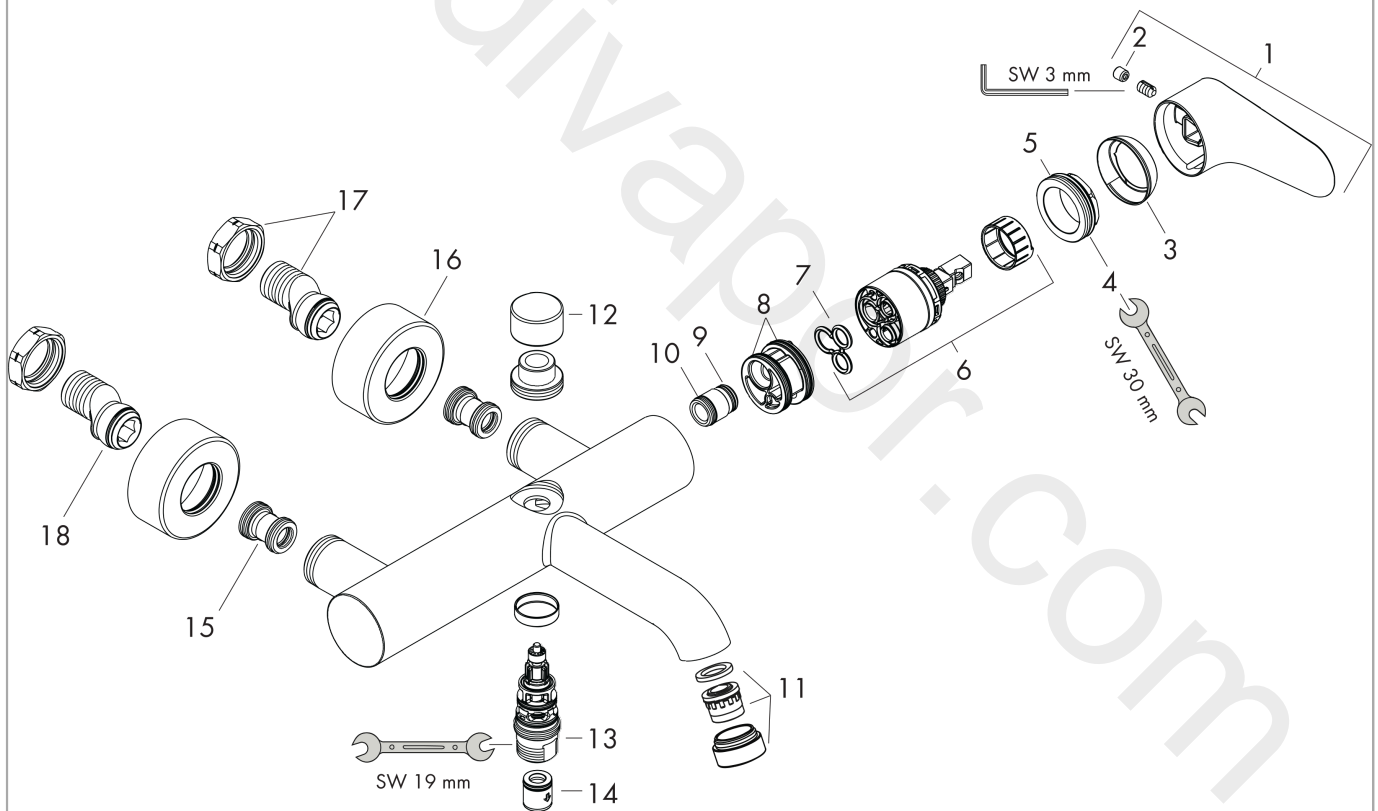

AXOR Citterio M
Single lever bath mixer for exposed installation
Surfaces: Article Number: **34420000**

Exploded Drawing

Year of production: **05/19 - 04/20**

AXOR Citterio M
Single lever bath mixer for exposed installation
 Surfaces: Article Number: **34420000**

Spare part list

Year of production: **05/19 - 04/20**

Pos.		Article Number	Price	PU
1	handle	34094000	£ 79,00	1
2	screw cover	96762000	£ 3,30	1
3	flange	96763000	£ 9,00	1
4	nut	97209000	£ 16,10	1
5	O-ring 33x2	98154000	£ 3,30	1
6	cartridge, assy	92730000	£ 35,00	1
7	seal	95008000	£ 9,00	1
8	O-ring 29x2	98391000	£ 3,30	1
9	O-ring 11x2	98127000	£ 3,30	1
10	O-ring 12x2	98214000	£ 3,30	1
11	aerator M24x1 (38 l/min)	93588000	£ 35,00	1
12	diverter knob	97355000	£ 51,00	1
13	selector assy	94077000	£ 43,00	1
14	set of non return valves DW 15	94074000	£ 16,10	1
15	noise reduction	96429000	£ 6,10	1
16	escutcheon Ø 59 mm	97507000	£ 35,00	1
17	set of S-unions with nuts	96742000	£ 51,00	1
18	O-ring 18x2,5	98139000	£ 3,30	1