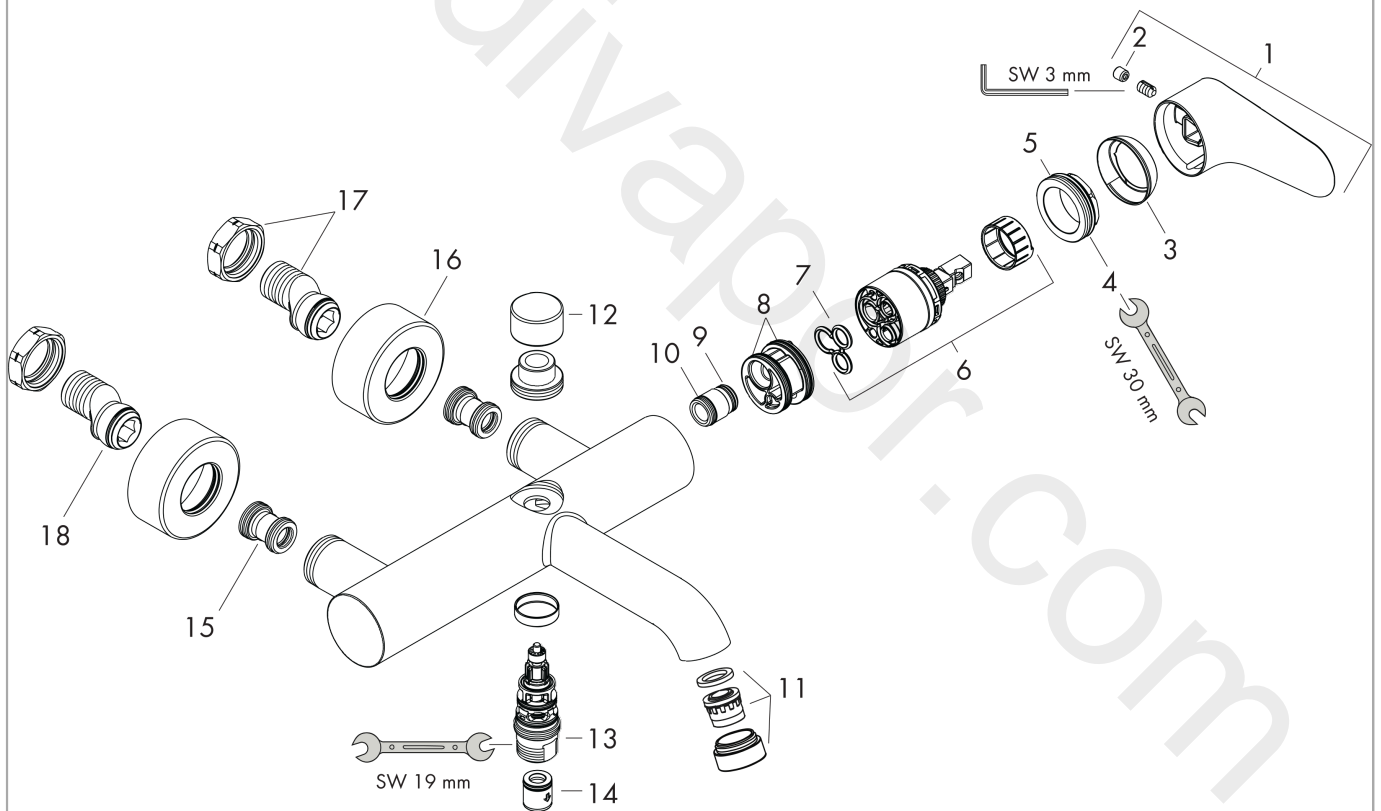

**AXOR Citterio M**  
**Single lever bath mixer for exposed installation**  
Surfaces: Article Number: **34420000**

## Exploded Drawing

Year of production: **01/08 - 04/19**

**AXOR Citterio M**  
**Single lever bath mixer for exposed installation**  
 Surfaces: Article Number: **34420000**

## Spare part list

Year of production: **01/08 - 04/19**

Pos.		Article Number	Price	PU
1	handle	34094000	£ 79,00	1
2	screw cover	96762000	£ 3,30	1
3	flange	96763000	£ 9,00	1
4	nut	97209000	£ 16,10	1
5	O-ring 33x2	98154000	£ 3,30	1
6	cartridge, assy	92730000	£ 35,00	1
7	seal	95008000	£ 9,00	1
8	O-ring 29x2	98391000	£ 3,30	1
9	O-ring 11x2	98127000	£ 3,30	1
10	O-ring 12x2	98214000	£ 3,30	1
11	aerator M24x1 (25 l/min)	97356000	£ 43,00	1
12	diverter knob	97355000	£ 51,00	1
13	selector assy	94077000	£ 43,00	1
14	set of non return valves DW 15	94074000	£ 16,10	1
15	noise reduction	96429000	£ 6,10	1
16	escutcheon Ø 59 mm	97507000	£ 35,00	1
17	set of S-unions with nuts	96742000	£ 51,00	1
18	O-ring 18x2,5	98139000	£ 3,30	1
a	diverter fixing device	97211000	£ 3,30	1