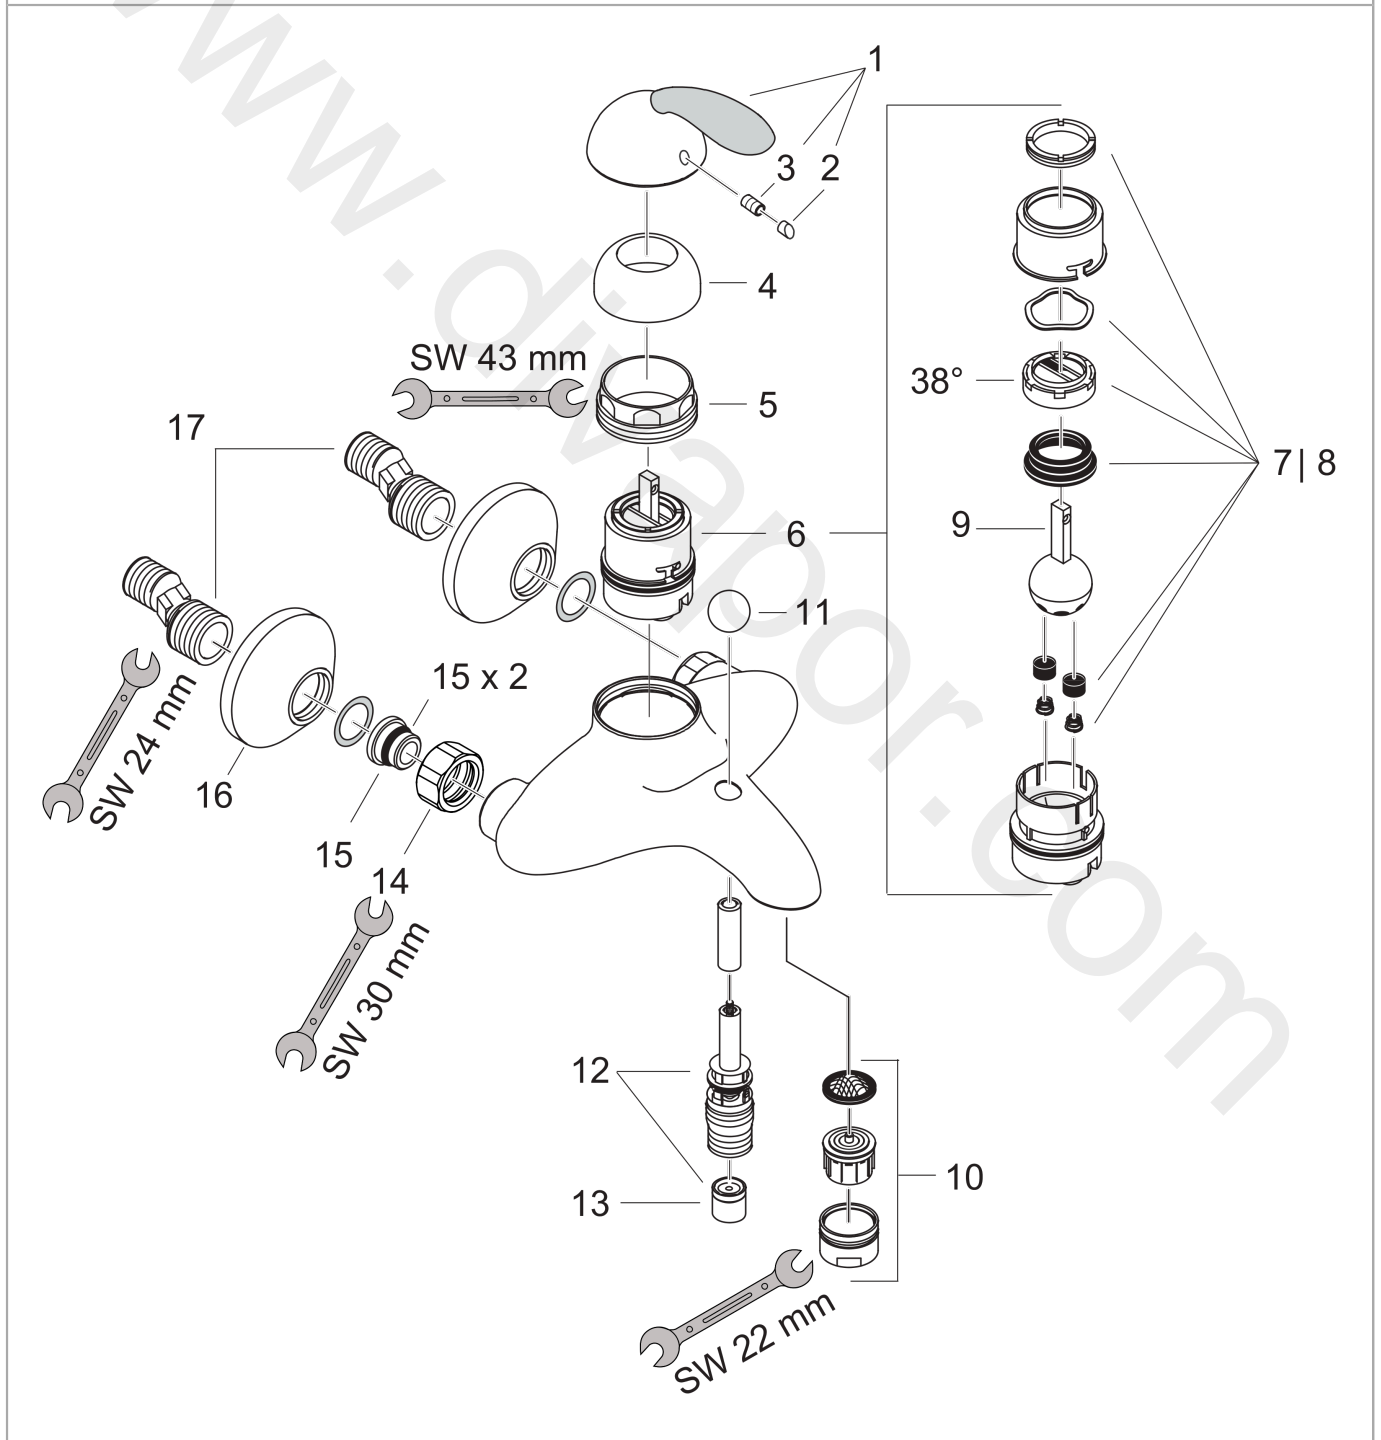

AXOR Azzur
Single Lever Bath/Shower Mixer G 1/2
Surfaces: Article Number: **34400530**

Exploded Drawing

Year of production: 11/97 - 07/05

AXOR Azzur
Single Lever Bath/Shower Mixer G ½
 Surfaces: Article Number: **34400530**

Spare part list

Year of production: **11/97 - 07/05**

Pos.		Article Number	Price	PU
1	handle	34091530	-	1
2	screw cover	94075000	£ 9,00	1
3	hollow set screw M6x10 DIN 916	96029000	£ 3,30	1
4	flange	96257000	-	1
5	nut	94106000	£ 35,00	1
6	cartridge, assy	14096000	£ 110,00	1
7	service set with service tool	13952000	£ 43,00	1
8	service set without service tool	98804000	£ 35,00	1
9	mixer ball	13964000	£ 51,00	1
10	aerator M28x1 (25 l/min)	13485000	£ 20,50	1
11	diverter knob	94078000	£ 16,10	1
12	selector assy	94077000	£ 43,00	1
13	set of non return valves DW 15	94074000	£ 16,10	1
14	set of nuts	96157000	£ 35,00	1
15	connecting thread	97220000	£ 16,10	1
16	escutcheon Ø 70 mm	95154000	£ 13,30	1
17	set of S-unions (±12 mm)	94140000	£ 51,00	1
a	set of S-unions (±32 mm)	98592000	£ 43,00	1