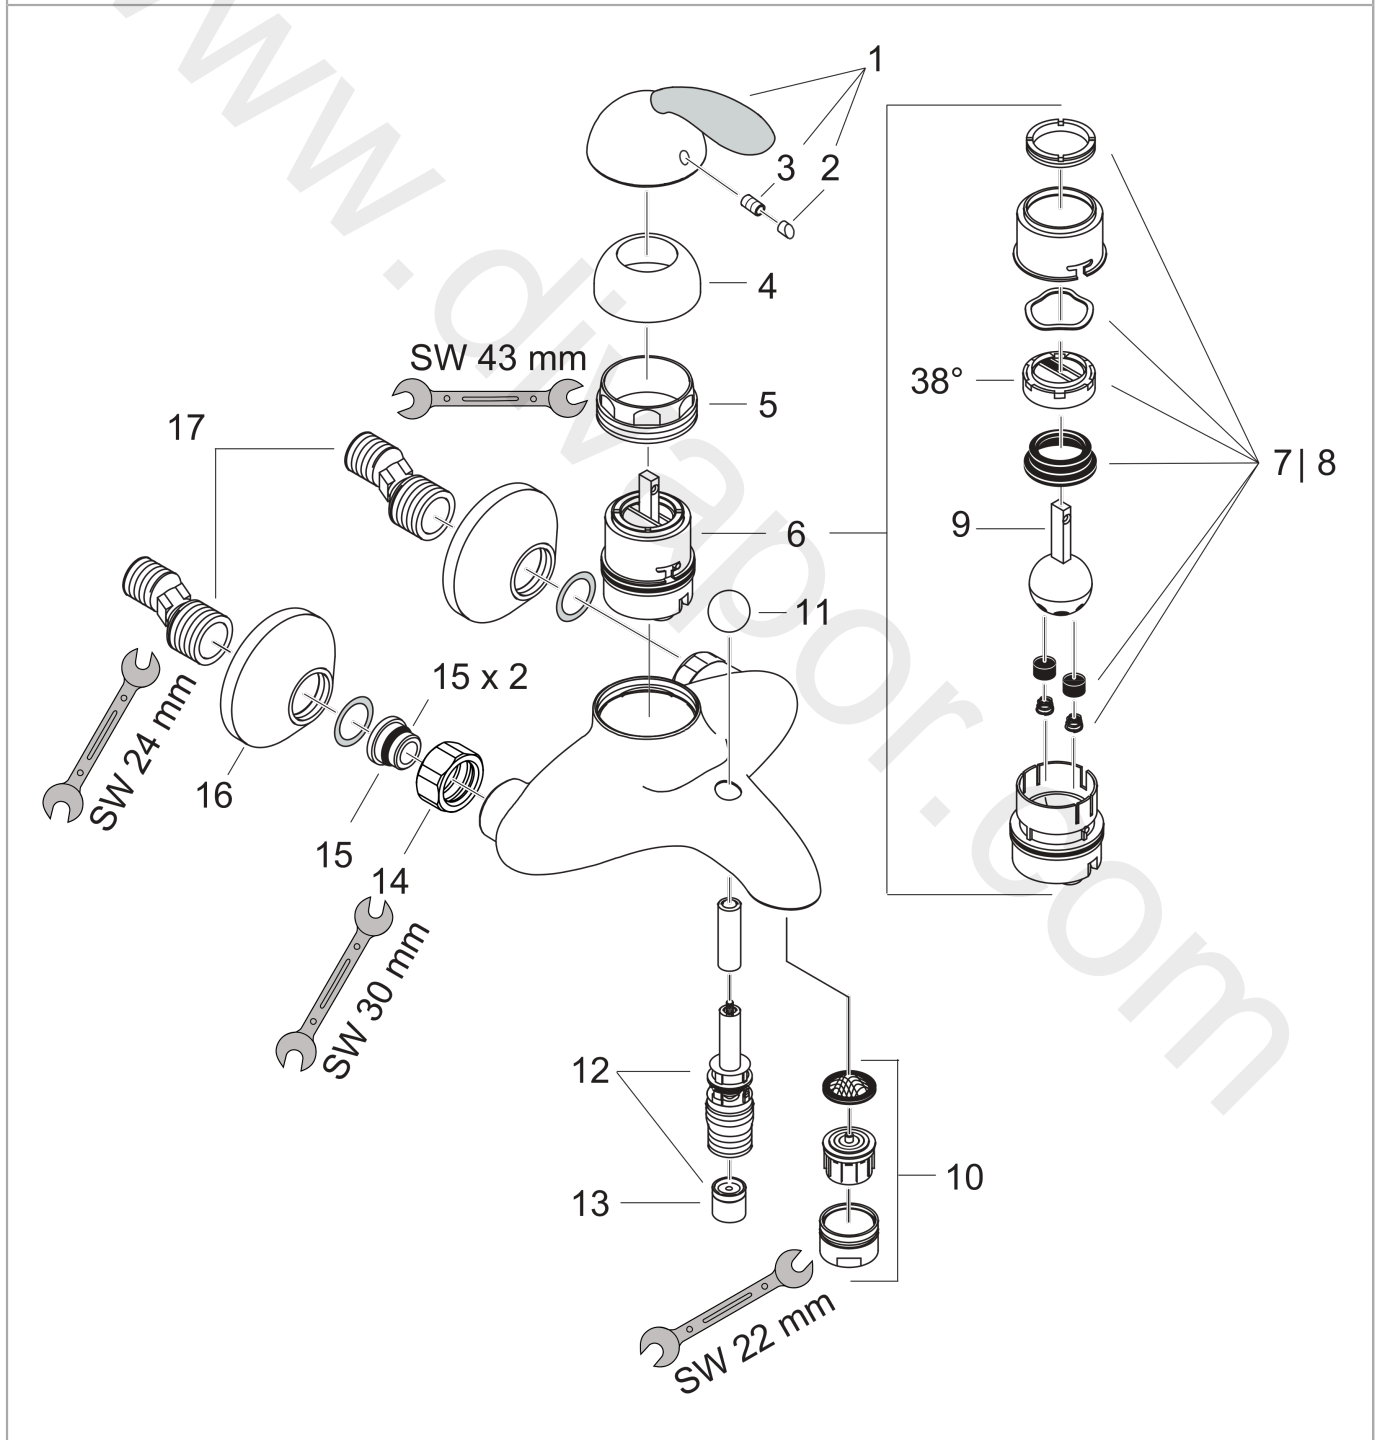

AXOR Azzur
Single Lever Bath/Shower Mixer G 1/2
 Surfaces: Article Number: **34400520**

Exploded Drawing

Year of production: 11/97 - 07/05

AXOR Azzur
Single Lever Bath/Shower Mixer G ½
 Surfaces: Article Number: **34400520**

Spare part list

Year of production: **11/97 - 07/05**

Pos.		Article Number	Price	PU
1	handle	34091520	-	1
2	screw cover	94075000	£ 9,00	1
3	hollow set screw M6x10 DIN 916	96029000	£ 3,30	1
4	flange	96257000	-	1
5	nut	94106000	£ 35,00	1
6	cartridge, assy	14096000	£ 110,00	1
7	service set with service tool	13952000	£ 43,00	1
8	service set without service tool	98804000	£ 35,00	1
9	mixer ball	13964000	£ 51,00	1
10	aerator M28x1 (25 l/min)	13485000	£ 20,50	1
11	diverter knob	94078000	£ 16,10	1
12	selector assy	94077000	£ 43,00	1
13	set of non return valves DW 15	94074000	£ 16,10	1
14	set of nuts	96157000	£ 35,00	1
15	connecting thread	97220000	£ 16,10	1
16	escutcheon Ø 70 mm	95154000	£ 13,30	1
17	set of S-unions (±12 mm)	94140000	£ 51,00	1
a	set of S-unions (±32 mm)	98592000	£ 43,00	1
b	diverter fixing device	97211000	£ 3,30	1