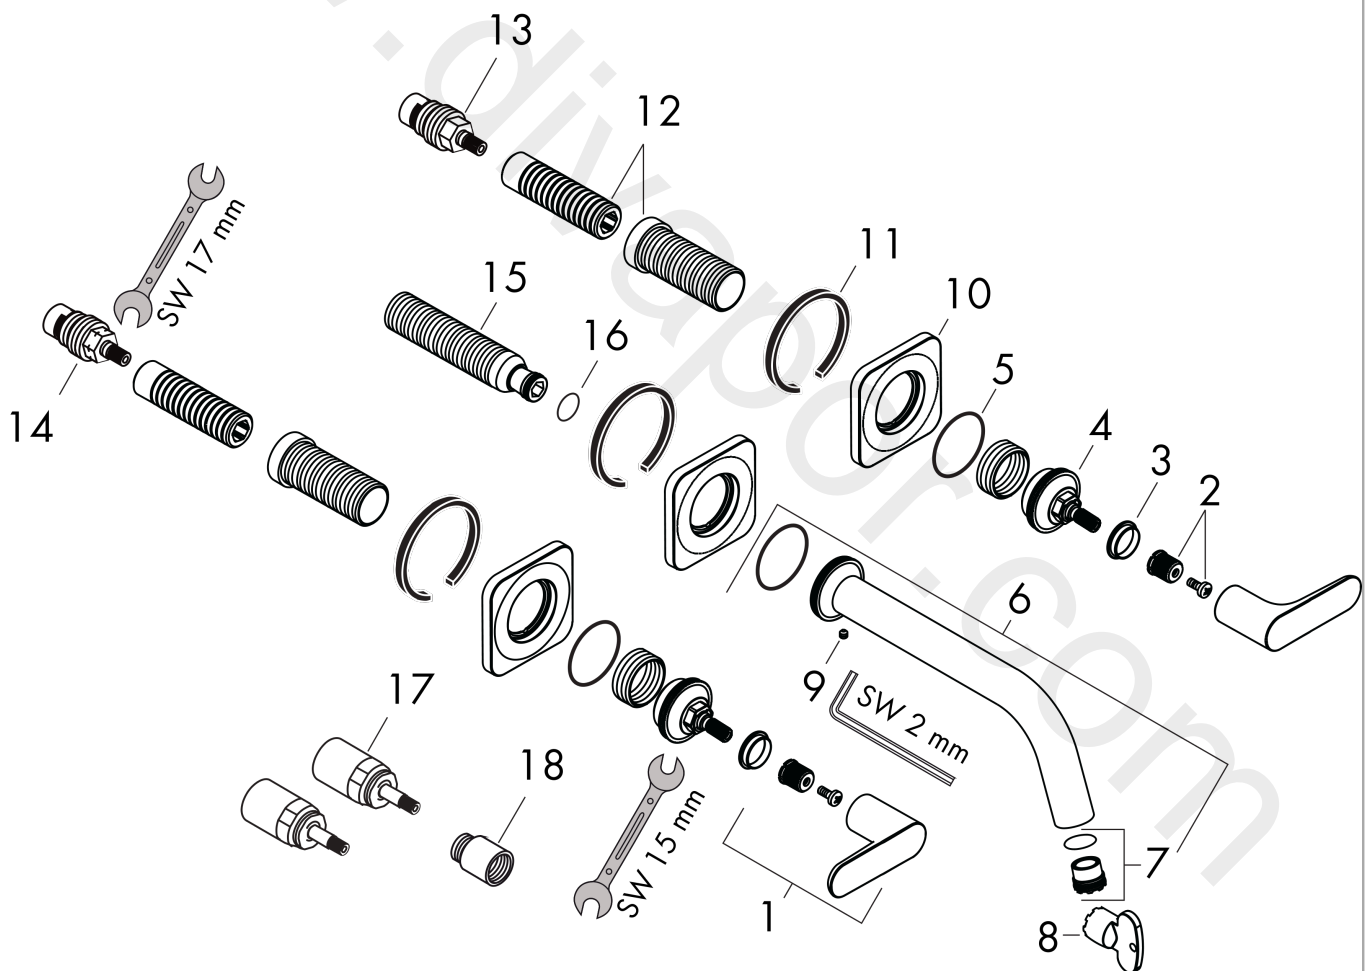

AXOR Citterio M

3-hole basin mixer for concealed installation wall-mounted with spout 226 mm, lever handles and escutcheons

Surfaces: Article Number: 34315000

Exploded Drawing

Year of production: 01/08 - 12/09

AXOR Citterio M

3-hole basin mixer for concealed installation wall-mounted with spout 226 mm, lever handles and escutcheons

Surfaces: Article Number: **34315000**

Spare part list

Year of production: **01/08 - 12/09**

Pos.		Article Number	Price	PU
1	handle	34095000	£ 64,00	1
2	handle fixing set	98932000	£ 16,10	1
3	set of color-rings cold / hot water	98927000	£ 20,50	1
4	nut	98929000	£ 64,00	1
5	O-ring 30x1,5	98433000	£ 3,30	1
6	spout 220 mm	98935000	£ 275,00	1
7	aerator cpl.	93118000	£ 25,00	1
8	special tool	98987000	£ 9,00	1
9	hollow set screw M4x5	92846000	£ 13,30	1
10	escutcheon	98930000	£ 64,00	1
11	seal	97530000	£ 6,10	1
12	fixing set	96393000	£ 35,00	1
13	shut off unit right closing	96350000	£ 51,00	1
14	shut off unit left closing	96351000	£ 51,00	1
15	connecting thread G½	98933000	£ 64,00	1
16	O-ring 11x2	98127000	£ 3,30	1
17	extension 25 mm	96259000	£ 79,00	1
18	extension 25 mm	95413000	£ 79,00	1
a	waste	50001000	£ 71,00	1
b	base body	10303180	£ 300,00	1