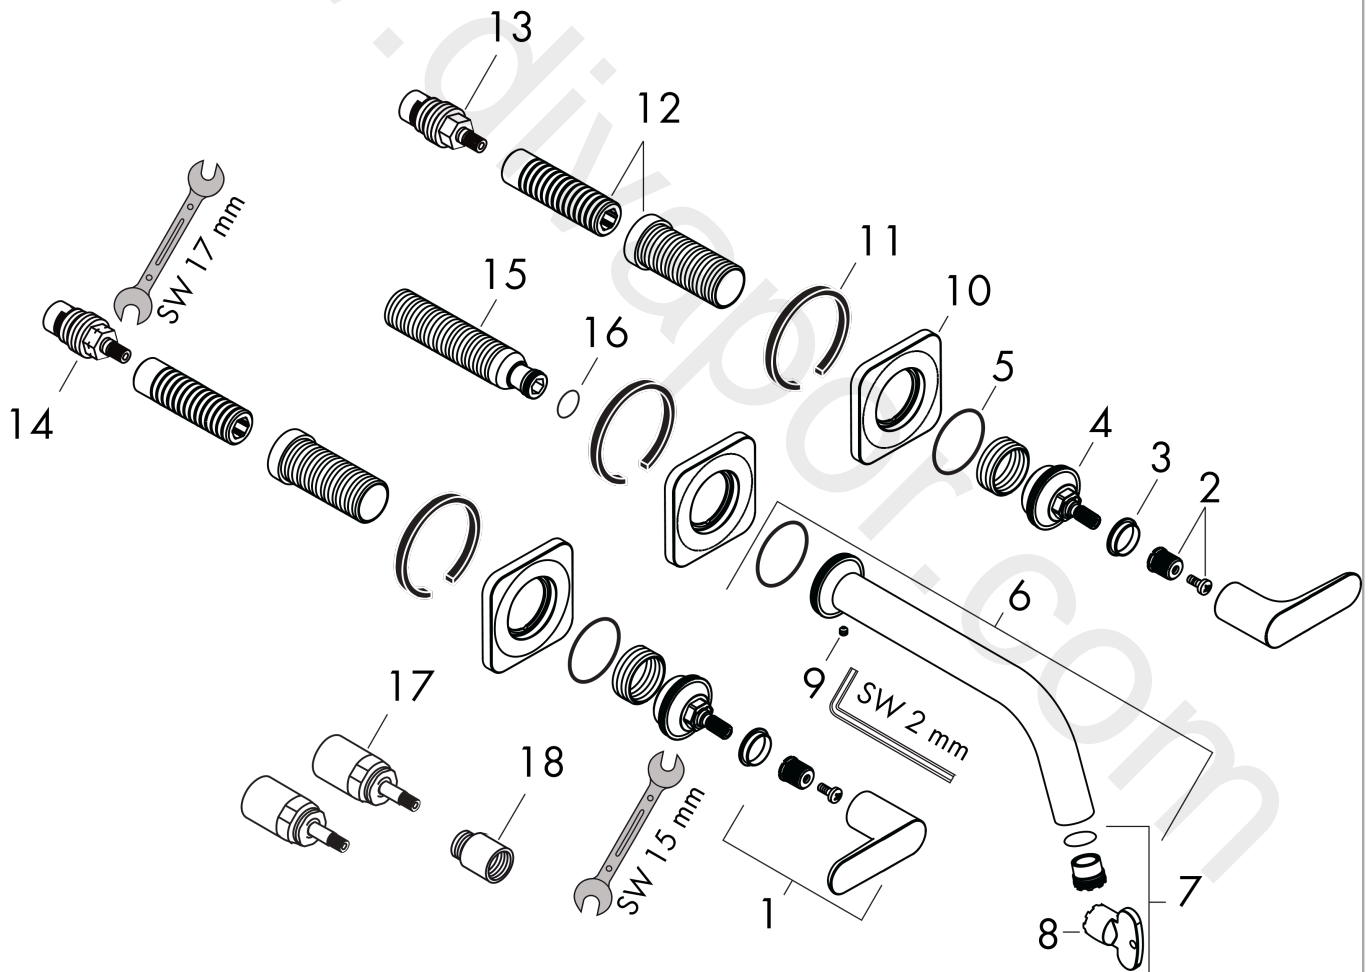

AXOR Citterio M

3-hole basin mixer for concealed installation wall-mounted with spout 226 mm, lever handles and escutcheons 2 ticks

Finish: **Chrome** Article Number: **34312009**

Flowchart

AXOR Citterio M

3-hole basin mixer for concealed installation wall-mounted with spout 226 mm, lever handles and escutcheons 2 ticks

Finish: **Chrome** Article Number: **34312009**

Exploded Drawing

Year of production: >04/20

AXOR Citterio M

3-hole basin mixer for concealed installation wall-mounted with spout 226 mm, lever handles and escutcheons 2 ticks

Finish: **Chrome** Article Number: **34312009**

Spare part list

Year of production: >04/20

Pos.		Article Number	Price	PU
1	handle	34095000	£ 64,00	1
2	handle fixing set	98932000	£ 16,10	1
3	set of color-rings cold / hot water	98927000	£ 20,50	1
4	nut	98929000	£ 64,00	1
5	O-ring 30x1,5	98433000	£ 3,30	1
6	spout 220 mm	98935000	£ 275,00	1
7	aerator M16,5x1 (3,8 l/min)	92920000	£ 35,00	1
8	special tool	98987000	£ 9,00	1
9	hollow set screw M4x5	92846000	£ 13,30	1
10	escutcheon	98930000	£ 64,00	1
11	seal	97530000	£ 6,10	1
12	connecting thread G½	98933000	£ 64,00	1
13	shut off unit right closing	96350000	£ 51,00	1
14	shut off unit left closing	96351000	£ 51,00	1
15	fixing set	96393000	£ 35,00	1
16	O-ring 11x2	98127000	£ 3,30	1
17	extension 25 mm	96259000	£ 79,00	1
18	extension 25 mm	95413000	£ 79,00	1
a	pop up waste	51301000	£ 87,00	1