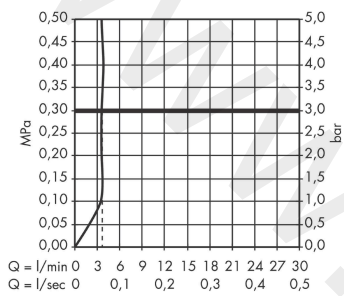

AXOR Citterio M

3-hole basin mixer for concealed installation wall-mounted with spout 226 mm, lever handles and escutcheons 2 ticks

Finish: **Chrome** Article Number: **34312009**

Flowchart

AXOR Citterio M

3-hole basin mixer for concealed installation wall-mounted with spout 226 mm, lever handles and escutcheons 2 ticks

Finish: **Chrome** Article Number: **34312009**

Exploded Drawing

Year of production: >04/20

Pos.		Article Number	Price	PU
1	handle	34095000	£ 64,00	1
2	handle fixing set	98932000	£ 16,10	1
3	set of color-rings cold / hot water	98927000	£ 20,50	1
4	nut	98929000	£ 64,00	1
5	O-ring 30x1,5	98433000	£ 3,30	1
6	spout 220 mm	98935000	£ 275,00	1
7	aerator M16,5x1 (3,8 l/min)	92920000	£ 35,00	1
8	special tool	98987000	£ 9,00	1
9	hollow set screw M4x5	92846000	£ 13,30	1
10	escutcheon	98930000	£ 64,00	1
11	seal	97530000	£ 6,10	1
12	connecting thread G½	98933000	£ 64,00	1
13	shut off unit right closing	96350000	£ 51,00	1
14	shut off unit left closing	96351000	£ 51,00	1
15	fixing set	96393000	£ 35,00	1
16	O-ring 11x2	98127000	£ 3,30	1
17	extension 25 mm	96259000	£ 79,00	1
18	extension 25 mm	95413000	£ 79,00	1
a	pop up waste	51301000	£ 87,00	1