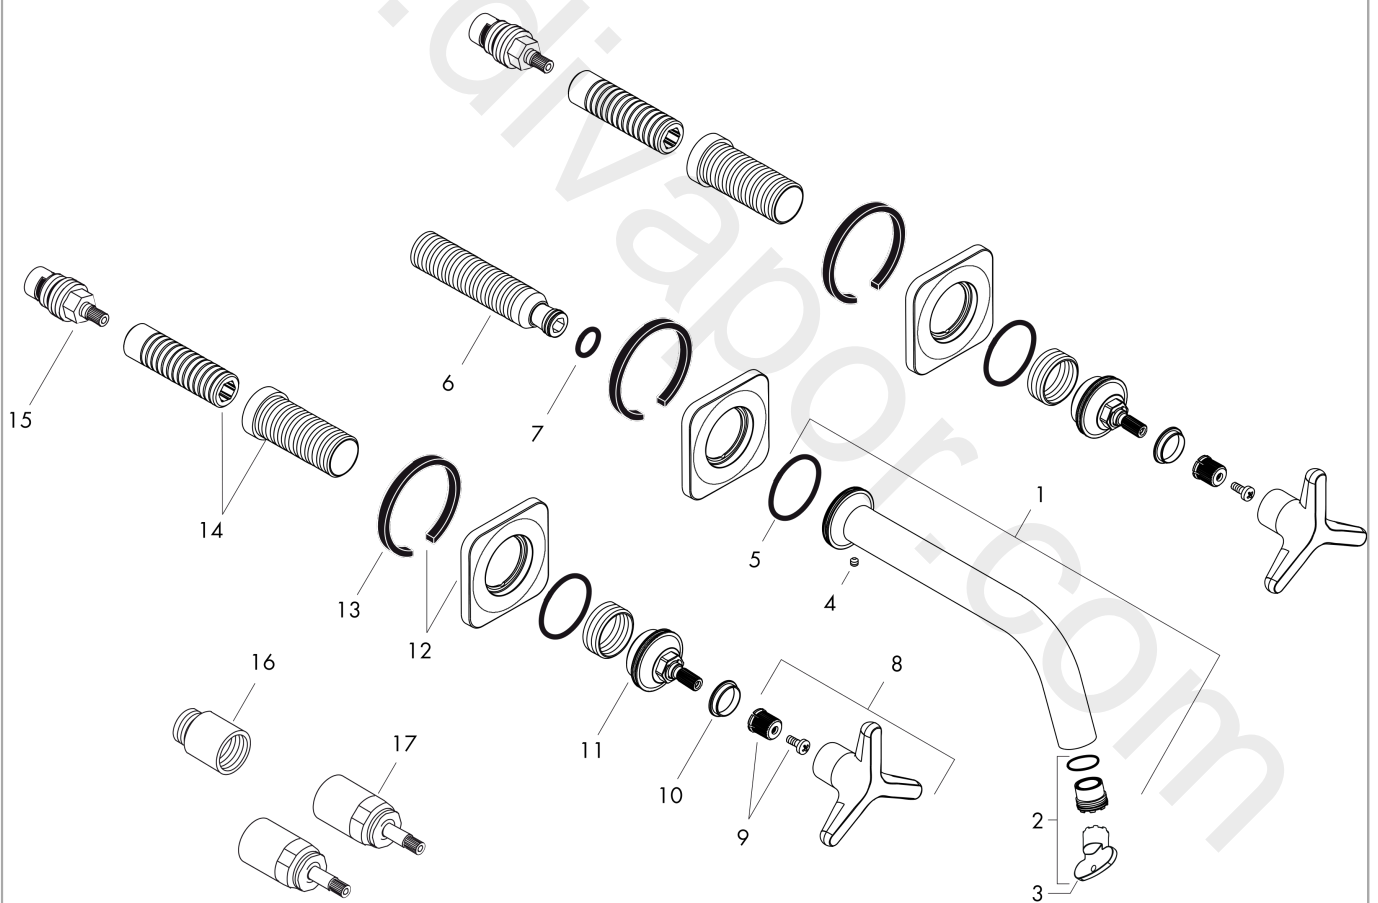

AXOR Citterio M

3-hole basin mixer for concealed installation wall-mounted with spout 226 mm, star handles and escutcheons

Surfaces: Article Number: **34217000**

Exploded Drawing

Year of production: **06/11 - 12/20**

AXOR Citterio M

3-hole basin mixer for concealed installation wall-mounted with spout 226 mm, star handles and escutcheons

Surfaces: Article Number: **34217000**

Spare part list

Year of production: **06/11 - 12/20**

Pos.		Article Number	Price	PU
1	spout 220 mm	98935000	£ 275,00	1
2	aerator cpl.	93118000	£ 25,00	1
3	special tool	98987000	£ 9,00	1
4	hollow set screw M4x5	92846000	£ 13,30	1
5	O-ring 30x1,5	98433XXX	> £ 3,30	-
6	connecting thread G½	98933000	£ 64,00	1
7	O-ring 11x2	98127000	£ 3,30	1
8	handle	95864000	£ 79,00	1
9	handle fixing set	98932000	£ 16,10	1
10	set of color-rings cold / hot water	98927000	£ 20,50	1
11	nut	98929000	£ 64,00	1
12	escutcheon	98930000	£ 64,00	1
13	seal	97530000	£ 6,10	1
14	fixing set	96393000	£ 35,00	1
15	shut off unit	94149000	£ 35,00	1
16	extension 25 mm	96259000	£ 79,00	1
17	extension 25 mm	95413000	£ 79,00	1
a	waste	50001000	£ 71,00	1
b	base body	10303180	£ 300,00	1