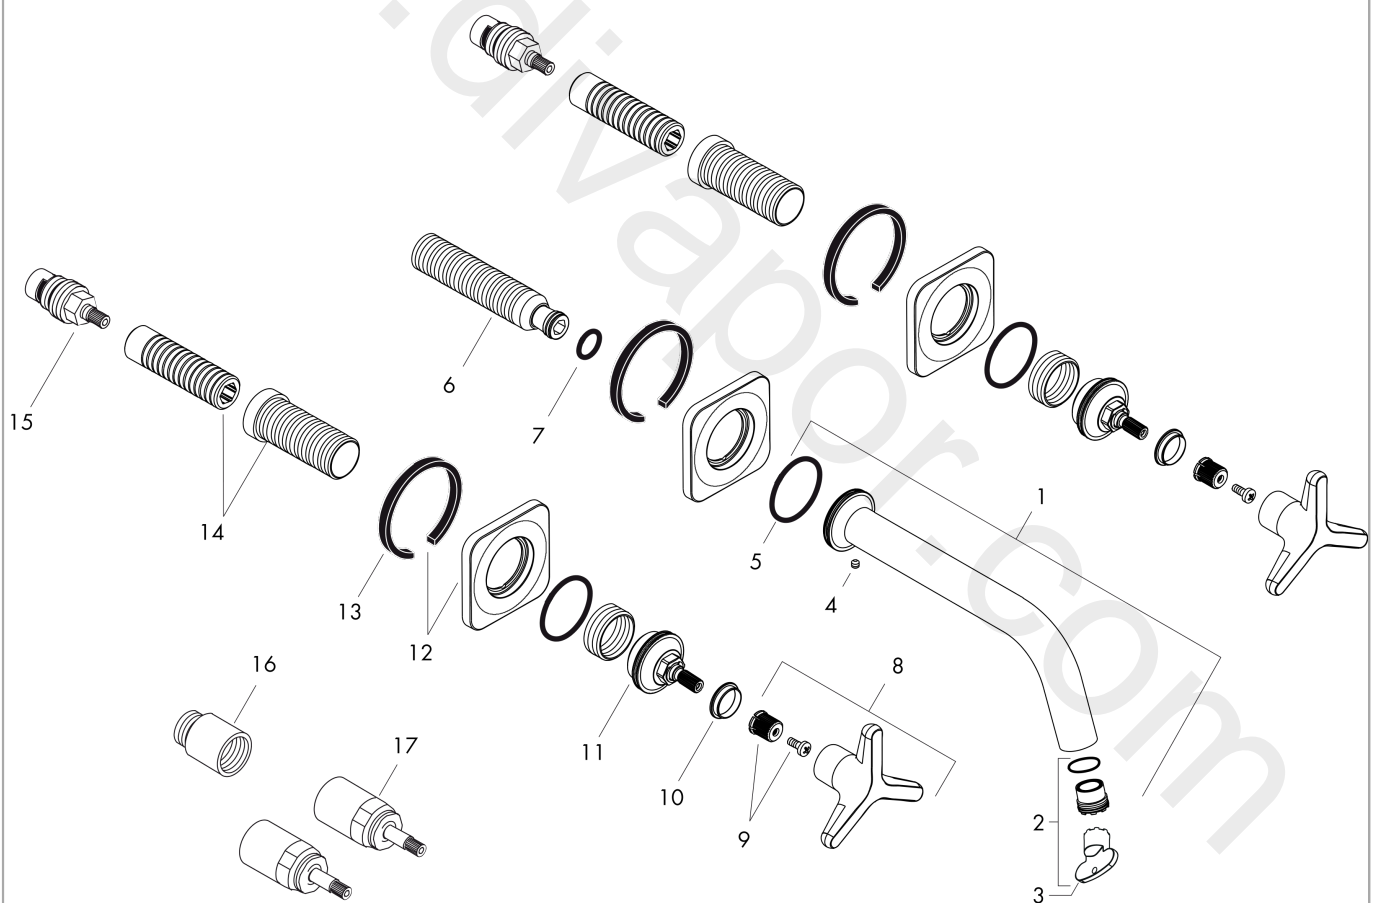

AXOR Citterio M

3-hole basin mixer for concealed installation wall-mounted with spout 166 mm, star handles and escutcheons

Surfaces: Article Number: **34215000**

Exploded Drawing

Year of production: **06/11 - 12/20**

AXOR Citterio M

3-hole basin mixer for concealed installation wall-mounted with spout 166 mm, star handles and escutcheons

Surfaces: Article Number: **34215000**

Spare part list

Year of production: **06/11 - 12/20**

Pos.		Article Number	Price	PU
1	spout 165 mm	98934000	£ 173,00	1
2	aerator cpl.	93118000	£ 25,00	1
3	special tool	98987000	£ 9,00	1
4	hollow set screw M4x5	92846000	£ 13,30	1
5	O-ring 30x1,5	98433000	£ 3,30	1
6	connecting thread G½	98933000	£ 64,00	1
7	O-ring 11x2	98127000	£ 3,30	1
8	handle	95864000	£ 79,00	1
9	handle fixing set	98932000	£ 16,10	1
10	set of color-rings cold / hot water	98927000	£ 20,50	1
11	nut	98929000	£ 64,00	1
12	escutcheon	98930000	£ 64,00	1
13	seal	97530000	£ 6,10	1
14	fixing set	96393000	£ 35,00	1
15	shut off unit	94149000	£ 35,00	1
16	extension 25 mm	95413000	£ 79,00	1
17	extension 25 mm	96259000	£ 79,00	1
a	waste	50001000	£ 71,00	1
b	base body	10303180	£ 300,00	1