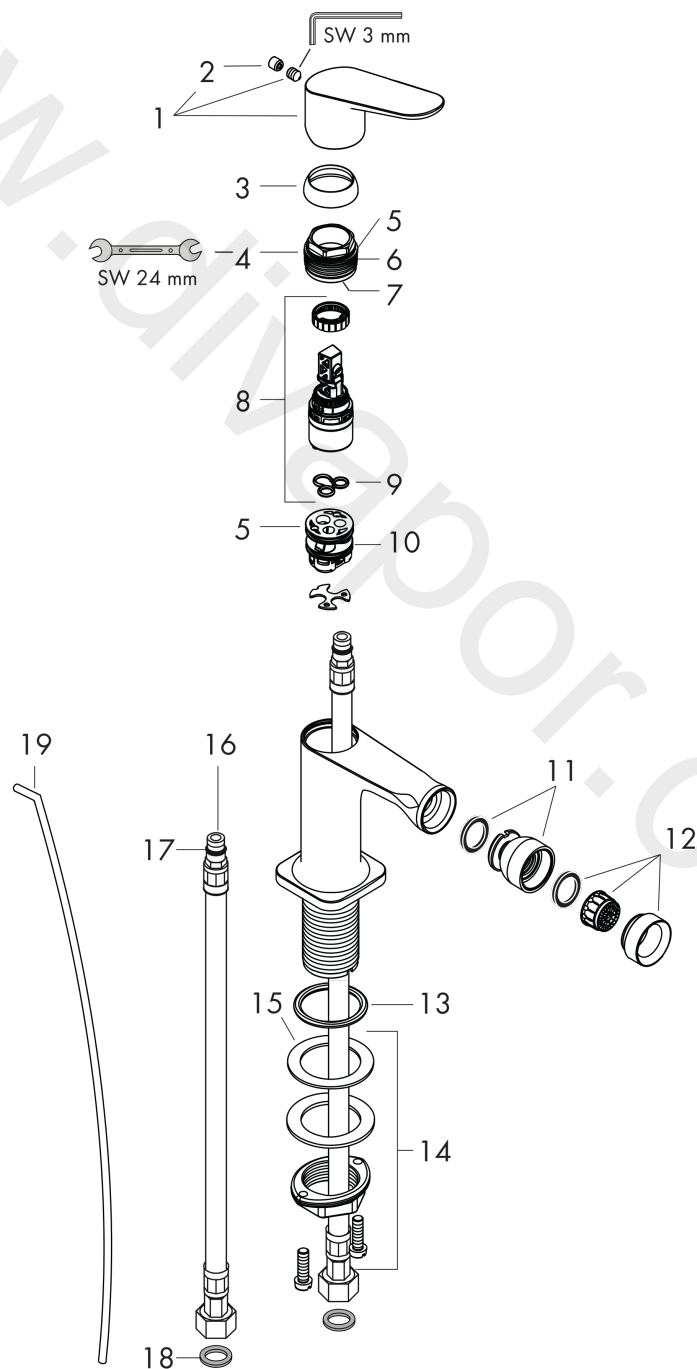

#### product features

- consists of: single lever bidet mixer, waste set
- projection: 116 mm
- aerator with ball pivot
- spray type: normal spray
- maximum flow rate at 3 bar: 7,2 l/min
- ceramic cartridge
- temperature limitation adjustable
- suitable for continous flow water heaters
- pop-up waste set G 1¼
- connection type: G ¾ connections
- connection dimension: DN15

## Flowchart

**AXOR Citterio M**  
**Single lever bidet mixer with pop-up waste set**  
Finish: **Polished Red Gold** Article Number: **34210300**

## Exploded Drawing

Year of production: >10/16

**AXOR Citterio M**  
**Single lever bidet mixer with pop-up waste set**  
 Finish: **Polished Red Gold** Article Number: **34210300**

## Spare part list

Year of production: >10/16

Pos.		Article Number	Price	PU
1	handle	34093300	£ 118,00	1
2	screw cover	96762000	£ 3,30	1
3	flange	98863300	£ 76,00	1
4	nut	98864000	£ 43,00	1
5	O-ring 23x2	98398000	£ 3,30	1
6	O-ring 27x1,5	92527000	£ 13,30	1
7	O-ring 25x1,5	98146000	£ 3,30	1
8	cartridge, assy	97685000	£ 64,00	1
9	seal	98865000	£ 35,00	1
10	adapter for cartridge	98866000	£ 35,00	1
11	ball joint	96050300	£ 64,50	1
12	aerator M24x1 (7 l/min)	94005300	£ 38,00	1
13	flat seal	98749000	£ 6,10	1
14	fixing set (Ø 32)	13961000	£ 25,00	1
15	lever collar	97548000	£ 3,30	1
16	connection hose 450 mm M8x0,75 G3/8	97206000	£ 35,00	1
17	O-ring 7x1,5	98422000	£ 3,30	1
18	sealing set	95581000	£ 6,10	1
19	pull rod	96923300	£ 52,50	1
a	pop up waste	94139300	£ 144,00	1
b	fixation extension 35 mm	13898000	£ 79,00	1