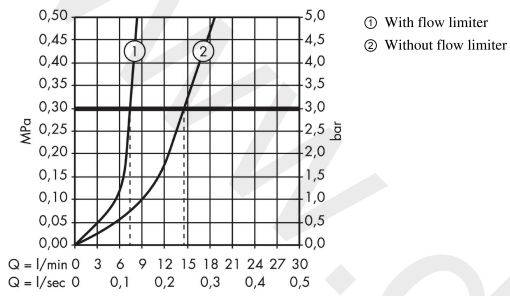

AXOR Citterio M
Single lever bidet mixer with pop-up waste set
Finish: **Polished Red Gold** Article Number: **34210300**

Flowchart