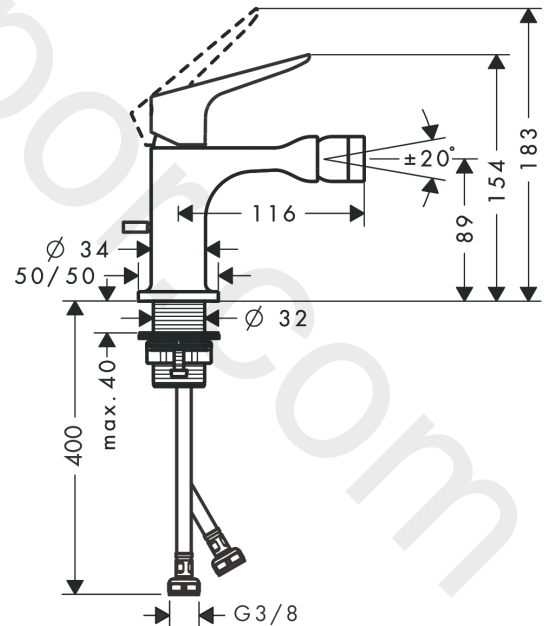

### Single lever bidet mixer with pop-up waste set

Finish: **Polished Red Gold** Article Number: **34210300**

#### product features

- consists of: single lever bidet mixer, waste set
- projection: 116 mm
- aerator with ball pivot
- spray type: normal spray
- maximum flow rate at 3 bar: 7,2 l/min
- ceramic cartridge
- temperature limitation adjustable
- suitable for continous flow water heaters
- pop-up waste set G 1¼
- connection type: G ¾ connections
- connection dimension: DN15

#### Scale drawing

**AXOR Citterio M**  
**Single lever bidet mixer with pop-up waste set**  
 Finish: **Polished Red Gold** Article Number: **34210300**

## Spare part list

Year of production: >10/16

Pos.		Article Number	Price	PU
1	handle	34093300	£ 118,00	1
2	screw cover	96762000	£ 3,30	1
3	flange	98863300	£ 76,00	1
4	nut	98864000	£ 43,00	1
5	O-ring 23x2	98398000	£ 3,30	1
6	O-ring 27x1,5	92527000	£ 13,30	1
7	O-ring 25x1,5	98146000	£ 3,30	1
8	cartridge, assy	97685000	£ 64,00	1
9	seal	98865000	£ 35,00	1
10	adapter for cartridge	98866000	£ 35,00	1
11	ball joint	96050300	£ 64,50	1
12	aerator M24x1 (7 l/min)	94005300	£ 38,00	1
13	flat seal	98749000	£ 6,10	1
14	fixing set (Ø 32)	13961000	£ 25,00	1
15	lever collar	97548000	£ 3,30	1
16	connection hose 450 mm M8x0,75 G3/8	97206000	£ 35,00	1
17	O-ring 7x1,5	98422000	£ 3,30	1
18	sealing set	95581000	£ 6,10	1
19	pull rod	96923300	£ 52,50	1
a	pop up waste	94139300	£ 144,00	1
b	fixation extension 35 mm	13898000	£ 79,00	1