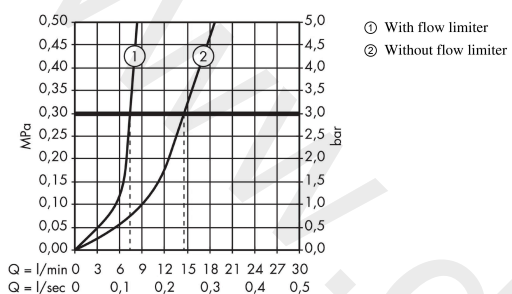

AXOR Citterio M
Single lever bidet mixer with pop-up waste set
 Finish: **Chrome** Article Number: **34210000**

product features

- consists of: single lever bidet mixer, waste set
- projection: 116 mm
- aerator with ball pivot
- spray type: normal spray
- maximum flow rate at 3 bar: 7,2 l/min
- ceramic cartridge
- temperature limitation adjustable
- suitable for continous flow water heaters
- pop-up waste set G 1¼
- connection type: G ¾ connections
- connection dimension: DN15

Article Details

Price excl. VAT

404,17 £

Technology

Product image

Scale drawing

AXOR Citterio M
Single lever bidet mixer with pop-up waste set
 Finish: **Chrome** Article Number: **34210000**

Flowchart