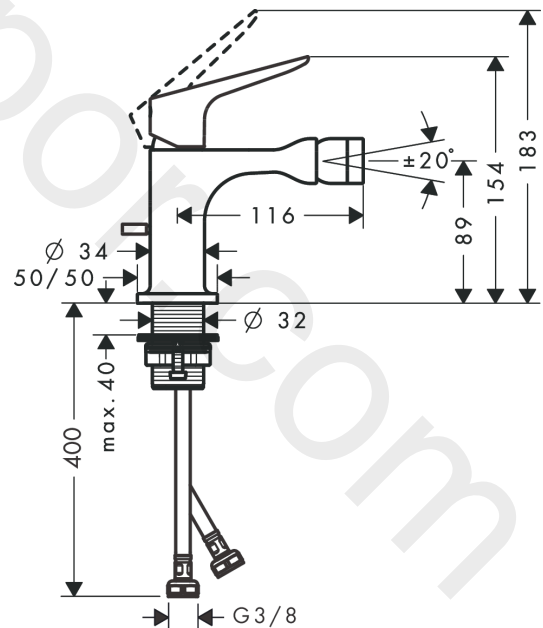

AXOR Citterio M
Single lever bidet mixer with pop-up waste set
 Finish: **Chrome** Article Number: **34210000**

product features

- consists of: single lever bidet mixer, waste set
- projection: 116 mm
- aerator with ball pivot
- spray type: normal spray
- maximum flow rate at 3 bar: 7,2 l/min
- ceramic cartridge
- temperature limitation adjustable
- suitable for continous flow water heaters
- pop-up waste set G 1¼
- connection type: G ¾ connections
- connection dimension: DN15

Article Details

Price excl. VAT

404,17 £

Technology

Product image

Scale drawing

AXOR Citterio M
Single lever bidet mixer with pop-up waste set
 Finish: **Chrome** Article Number: **34210000**

Flowchart

AXOR Citterio M
Single lever bidet mixer with pop-up waste set
Finish: **Chrome** Article Number: **34210000**

Exploded Drawing

Year of production: >02/16

AXOR Citterio M
Single lever bidet mixer with pop-up waste set
 Finish: **Chrome** Article Number: **34210000**

Spare part list

Year of production: >02/16

Pos.		Article Number	Price	PU
1	handle	34093000	£ 79,00	1
2	screw cover	96762000	£ 3,30	1
3	flange	98863000	£ 51,00	1
4	nut	98864000	£ 43,00	1
5	O-ring 23x2	98398000	£ 3,30	1
6	O-ring 27x1,5	92527000	£ 13,30	1
7	O-ring 25x1,5	98146000	£ 3,30	1
8	cartridge, assy	97685000	£ 64,00	1
9	seal	98865000	£ 35,00	1
10	adapter for cartridge	98866000	£ 35,00	1
11	ball joint	96050000	£ 43,00	1
12	aerator M24x1 (7 l/min)	94005000	£ 25,00	1
13	lever collar	97548000	£ 3,30	1
14	fixing set (Ø 32)	13961000	£ 25,00	1
15	flat seal	98749000	£ 6,10	1
16	connection hose 450 mm M8x0,75 G3/8	97206000	£ 35,00	1
17	O-ring 7x1,5	98422000	£ 3,30	1
18	sealing set	95581000	£ 6,10	1
19	pull rod	96923000	£ 35,00	1
a	fixation extension 35 mm	13898000	£ 79,00	1
b	pop up waste	94139000	£ 96,00	1