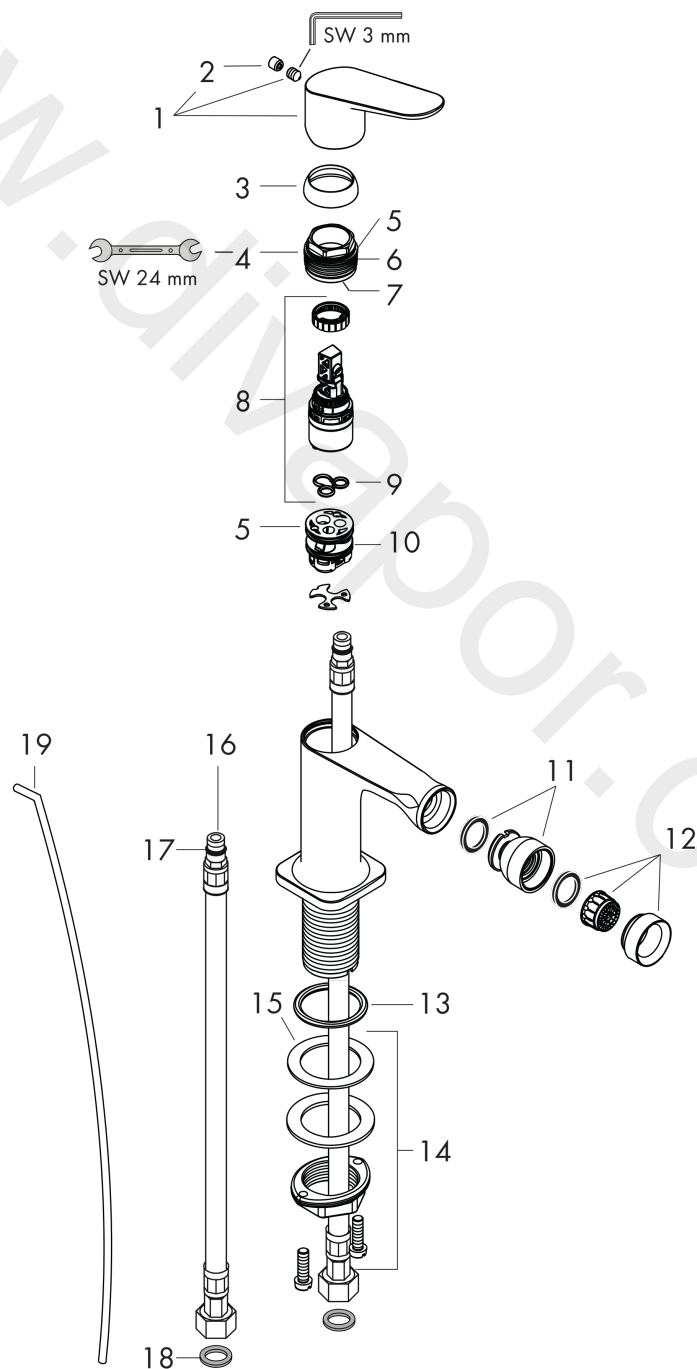

AXOR Citterio M
Single lever bidet mixer with pop-up waste set
 Finish: **Chrome** Article Number: **34210000**

product features

- consists of: single lever bidet mixer, waste set
- projection: 116 mm
- aerator with ball pivot
- spray type: normal spray
- maximum flow rate at 3 bar: 7,2 l/min
- ceramic cartridge
- temperature limitation adjustable
- suitable for continous flow water heaters
- pop-up waste set G 1¼
- connection type: G ¾ connections
- connection dimension: DN15

Article Details

Price excl. VAT

404,17 £

Technology

Product image

Scale drawing

AXOR Citterio M
Single lever bidet mixer with pop-up waste set
 Finish: **Chrome** Article Number: **34210000**

Flowchart

AXOR Citterio M
Single lever bidet mixer with pop-up waste set
Finish: **Chrome** Article Number: **34210000**

Exploded Drawing

Year of production: >02/16

AXOR Citterio M
Single lever bidet mixer with pop-up waste set
 Finish: **Chrome** Article Number: **34210000**

Spare part list

Year of production: >02/16

Pos.		Article Number	Price	PU
1	handle	34093000	£ 79,00	1
2	screw cover	96762000	£ 3,30	1
3	flange	98863000	£ 51,00	1
4	nut	98864000	£ 43,00	1
5	O-ring 23x2	98398000	£ 3,30	1
6	O-ring 27x1,5	92527000	£ 13,30	1
7	O-ring 25x1,5	98146000	£ 3,30	1
8	cartridge, assy	97685000	£ 64,00	1
9	seal	98865000	£ 35,00	1
10	adapter for cartridge	98866000	£ 35,00	1
11	ball joint	96050000	£ 43,00	1
12	aerator M24x1 (7 l/min)	94005000	£ 25,00	1
13	lever collar	97548000	£ 3,30	1
14	fixing set (Ø 32)	13961000	£ 25,00	1
15	flat seal	98749000	£ 6,10	1
16	connection hose 450 mm M8x0,75 G3/8	97206000	£ 35,00	1
17	O-ring 7x1,5	98422000	£ 3,30	1
18	sealing set	95581000	£ 6,10	1
19	pull rod	96923000	£ 35,00	1
a	fixation extension 35 mm	13898000	£ 79,00	1
b	pop up waste	94139000	£ 96,00	1