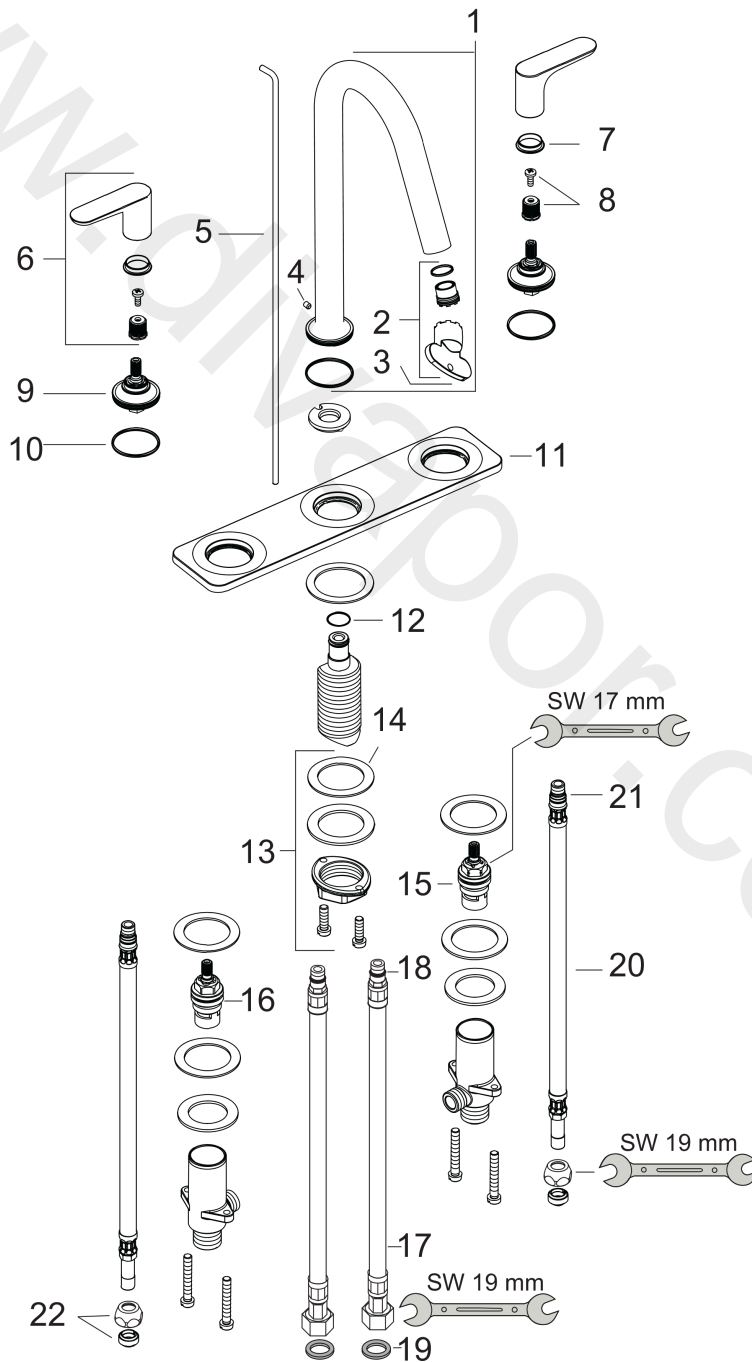

AXOR Citterio M
3-hole basin mixer 160 with pop-up waste set, lever handles and plate
 Surfaces: Article Number: **34134000**

Exploded Drawing

Year of production: **01/08 - 12/09**

AXOR Citterio M
3-hole basin mixer 160 with pop-up waste set, lever handles and plate
 Surfaces: Article Number: **34134000**

Spare part list

Year of production: **01/08 - 12/09**

Pos.		Article Number	Price	PU
1	spout cpl.	98928000	£ 445,00	1
2	aerator laminar M16,5x1 (5 l/min)	95382000	£ 43,00	1
3	special tool	98987000	£ 9,00	1
4	hollow set screw M4x5	92846000	£ 13,30	1
5	pull rod	94083000	£ 35,00	1
6	handle	34095000	£ 64,00	1
7	set of color-rings cold / hot water	98927000	£ 20,50	1
8	handle fixing set	98932000	£ 16,10	1
9	nut	98929000	£ 64,00	1
10	O-ring 30x1,5	98433000	£ 3,30	1
11	escutcheon	98936000	£ 173,00	1
12	O-ring 11x2	98127000	£ 3,30	1
13	fixing set (Ø 32)	13961000	£ 25,00	1
14	lever collar	97548000	£ 3,30	1
15	shut off unit left closing	94008000	£ 43,00	1
16	shut off unit right closing	94009000	£ 43,00	1
17	connection hose 450 mm M8x0,75 G3/8	97206000	£ 35,00	1
18	O-ring 7x1,5	98422000	£ 3,30	1
19	sealing set	95581000	£ 6,10	1
20	connection hose 450 mm M10x1 G3/8	96507000	£ 43,00	1
21	O-ring 8x1,75	97827000	£ 3,30	1
22	squeezing connection	94158000	£ 9,00	1
a	pop up waste	94139000	£ 96,00	1
b	fixation extension 35 mm	13898000	£ 79,00	1