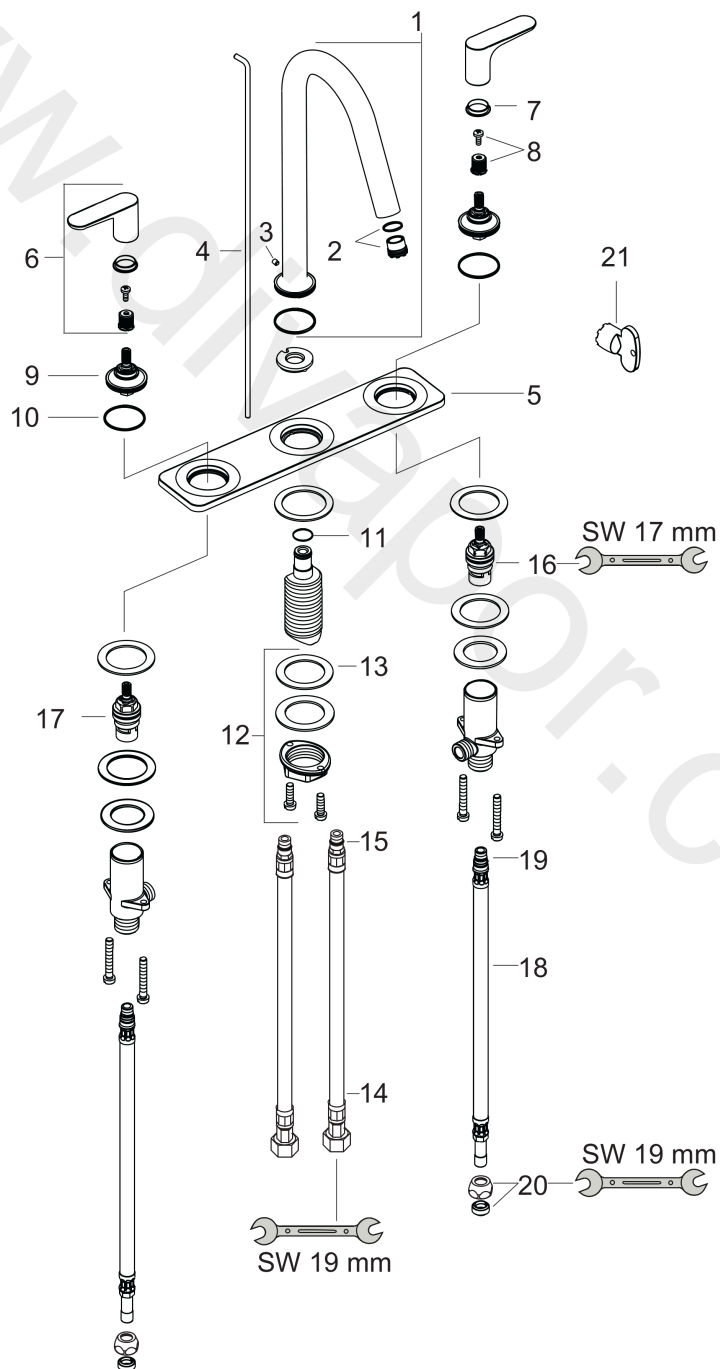

**AXOR Citterio M**  
**3-hole basin mixer 160 with pop-up waste set, lever handles and plate**  
Surfaces: Article Number: **34134000**

## Exploded Drawing

Year of production: **01/10 - 09/10**

**AXOR Citterio M**  
**3-hole basin mixer 160 with pop-up waste set, lever handles and plate**  
 Surfaces: Article Number: **34134000**

## Spare part list

Year of production: **01/10 - 09/10**

Pos.		Article Number	Price	PU
1	spout cpl.	98928000	£ 445,00	1
2	-	34133820	£ 1.155,00	1
3	special tool	98987000	£ 9,00	1
4	hollow set screw M4x5	92846000	£ 13,30	1
5	pull rod	94083000	£ 35,00	1
6	handle	34095000	£ 64,00	1
7	set of color-rings cold / hot water	98927000	£ 20,50	1
8	handle fixing set	98932000	£ 16,10	1
9	nut	98929000	£ 64,00	1
10	O-ring 30x1,5	98433000	£ 3,30	1
11	escutcheon	98936000	£ 173,00	1
12	O-ring 11x2	98127000	£ 3,30	1
13	fixing set (Ø 32)	13961000	£ 25,00	1
14	lever collar	97548000	£ 3,30	1
15	connection hose 450 mm M8x0,75 G3/8	97206000	£ 35,00	1
16	O-ring 7x1,5	98422000	£ 3,30	1
17	sealing set	95581000	£ 6,10	1
18	shut off unit left closing	94008000	£ 43,00	1
19	shut off unit right closing	94009000	£ 43,00	1
20	connection hose 450 mm M10x1 G3/8	96507000	£ 43,00	1
21	O-ring 8x1,75	97827000	£ 3,30	1
22	squeezing connection	94158000	£ 9,00	1
a	pop up waste	94139000	£ 96,00	1
b	fixation extension 35 mm	13898000	£ 79,00	1