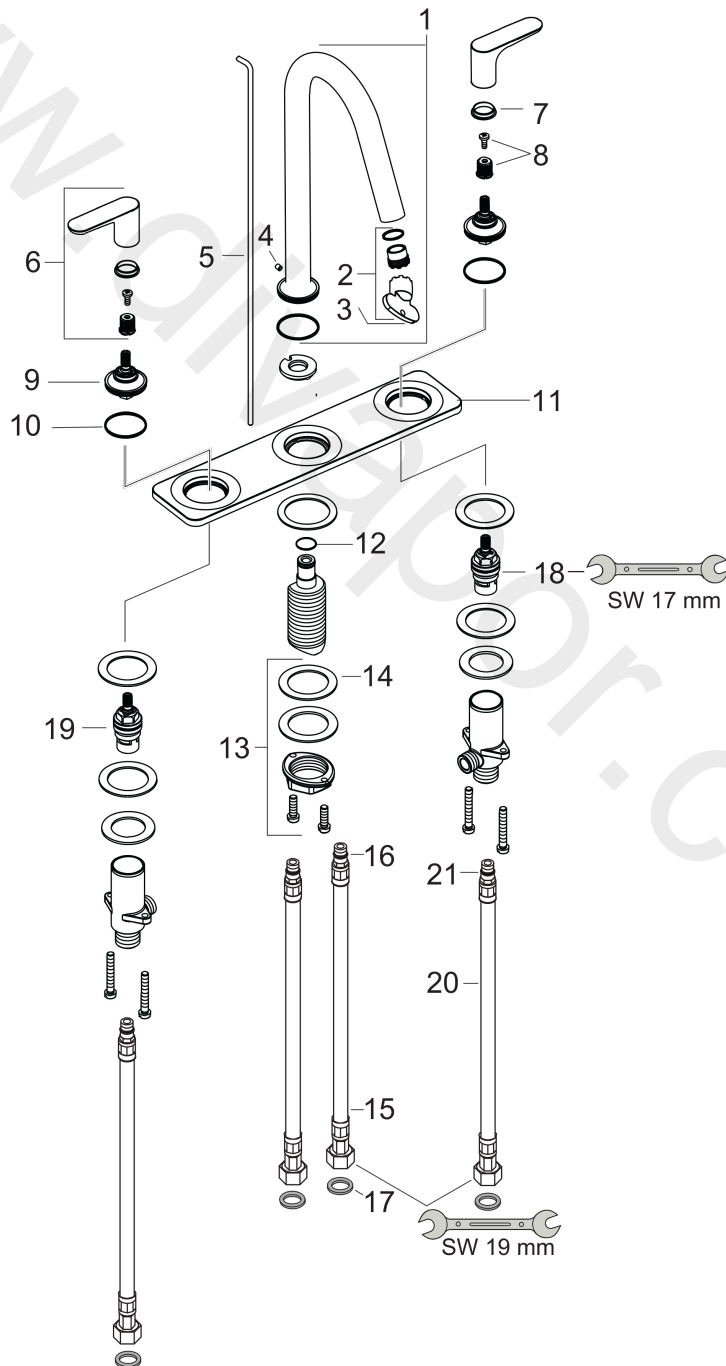

AXOR Citterio M
3-hole basin mixer 160 with pop-up waste set, lever handles and plate
 Surfaces: Article Number: **34134000**

Exploded Drawing

Year of production: **10/10 - 12/17**

AXOR Citterio M
3-hole basin mixer 160 with pop-up waste set, lever handles and plate
 Surfaces: Article Number: **34134000**

Spare part list

Year of production: **10/10 - 12/17**

Pos.		Article Number	Price	PU
1	spout cpl.	98928000	£ 445,00	1
2	aerator cpl.	93118000	£ 25,00	1
3	special tool	98987000	£ 9,00	1
4	hollow set screw M4x5	92846000	£ 13,30	1
5	pull rod	95701000	£ 43,00	1
6	handle	34095000	£ 64,00	1
7	set of color-rings cold / hot water	98927000	£ 20,50	1
8	handle fixing set	98932000	£ 16,10	1
9	nut	98929000	£ 64,00	1
10	O-ring 30x1,5	98433000	£ 3,30	1
11	escutcheon	98936000	£ 173,00	1
12	O-ring 11x2	98127000	£ 3,30	1
13	fixing set (Ø 32)	13961000	£ 25,00	1
14	lever collar	97548000	£ 3,30	1
15	connection hose 450 mm M8x0,75 G3/8	97206000	£ 35,00	1
16	O-ring 7x1,5	98422000	£ 3,30	1
17	sealing set	95581000	£ 6,10	1
18	shut off unit left closing	94008000	£ 43,00	1
19	shut off unit right closing	94009000	£ 43,00	1
20	connection hose 450 mm M10x1 G3/8	96507000	£ 43,00	1
21	O-ring 8x1,75	97827000	£ 3,30	1
a	pop up waste	94139000	£ 96,00	1
b	fixation extension 35 mm	13898000	£ 79,00	1