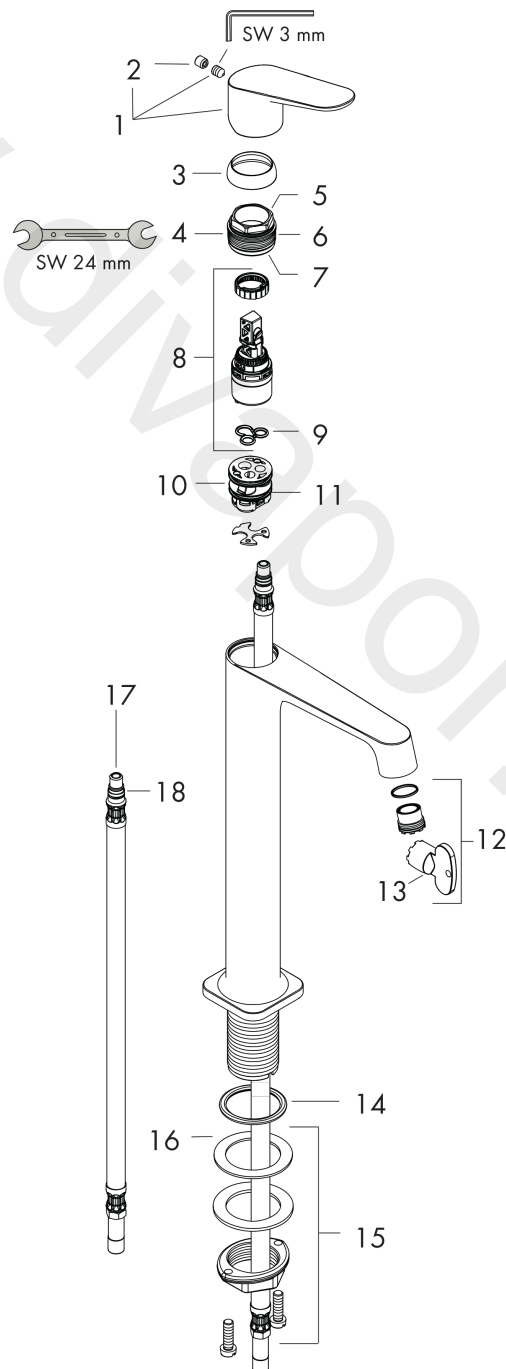

**AXOR Citterio M**  
**Single lever basin mixer 250 for wash bowls with waste set**  
Surfaces: Article Number: **34127000**

## Exploded Drawing

Year of production: **01/10 - 09/10**

**AXOR Citterio M**  
**Single lever basin mixer 250 for wash bowls with waste set**  
 Surfaces: Article Number: **34127000**

## Spare part list

Year of production: **01/10 - 09/10**

Pos.		Article Number	Price	PU
1	handle	34093000	£ 79,00	1
2	screw cover	96762000	£ 3,30	1
3	flange	98863000	£ 51,00	1
4	nut	98864000	£ 43,00	1
5	O-Ring 22x2	98185000	£ 3,30	1
6	O-ring 28x1,5	98421000	£ 3,30	1
7	O-ring 25x1,5	98146000	£ 3,30	1
8	cartridge, assy	97685000	£ 64,00	1
9	seal	98865000	£ 35,00	1
10	adapter for cartridge	98866000	£ 35,00	1
11	O-ring 23x2	98398000	£ 3,30	1
12	aerator cpl.	93118000	£ 25,00	1
13	special tool	98987000	£ 9,00	1
14	flat seal	98749000	£ 6,10	1
15	fixing set (Ø 32)	13961000	£ 25,00	1
16	lever collar	97548000	£ 3,30	1
17	connection hose 900 mm M8x0,75 G3/8	96316000	£ 43,00	1
18	O-ring 7x1,5	98422000	£ 3,30	1
a	fixation extension 35 mm	13898000	£ 79,00	1