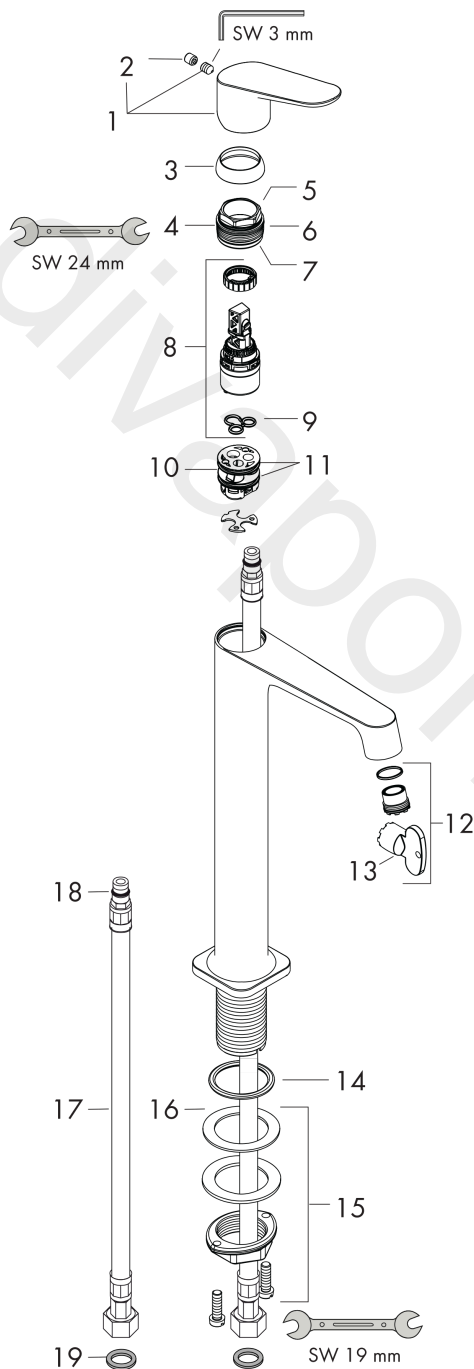

AXOR Citterio M
Single lever basin mixer 250 for wash bowls with waste set
 Surfaces: Article Number: **34127000**

Exploded Drawing

Year of production: **10/10 - 01/16**

AXOR Citterio M
Single lever basin mixer 250 for wash bowls with waste set
 Surfaces: Article Number: **34127000**

Spare part list

Year of production: **10/10 - 01/16**

Pos.		Article Number	Price	PU
1	handle	34093000	£ 79,00	1
2	screw cover	96762000	£ 3,30	1
3	flange	98863000	£ 51,00	1
4	nut	98864000	£ 43,00	1
5	O-Ring 22x2	98185000	£ 3,30	1
6	O-ring 28x1,5	98421000	£ 3,30	1
7	O-ring 25x1,5	98146000	£ 3,30	1
8	cartridge, assy	97685000	£ 64,00	1
9	seal	98865000	£ 35,00	1
10	adapter for cartridge	98866000	£ 35,00	1
11	O-ring 23x2	98398000	£ 3,30	1
12	aerator cpl.	93118000	£ 25,00	1
13	special tool	98987000	£ 9,00	1
14	flat seal	98749000	£ 6,10	1
15	fixing set (Ø 32)	13961000	£ 25,00	1
16	lever collar	97548000	£ 3,30	1
17	connection hose 900 mm M8x0,75 G3/8	96316000	£ 43,00	1
18	O-ring 7x1,5	98422000	£ 3,30	1
19	sealing set	95581000	£ 6,10	1
a	fixation extension 35 mm	13898000	£ 79,00	1