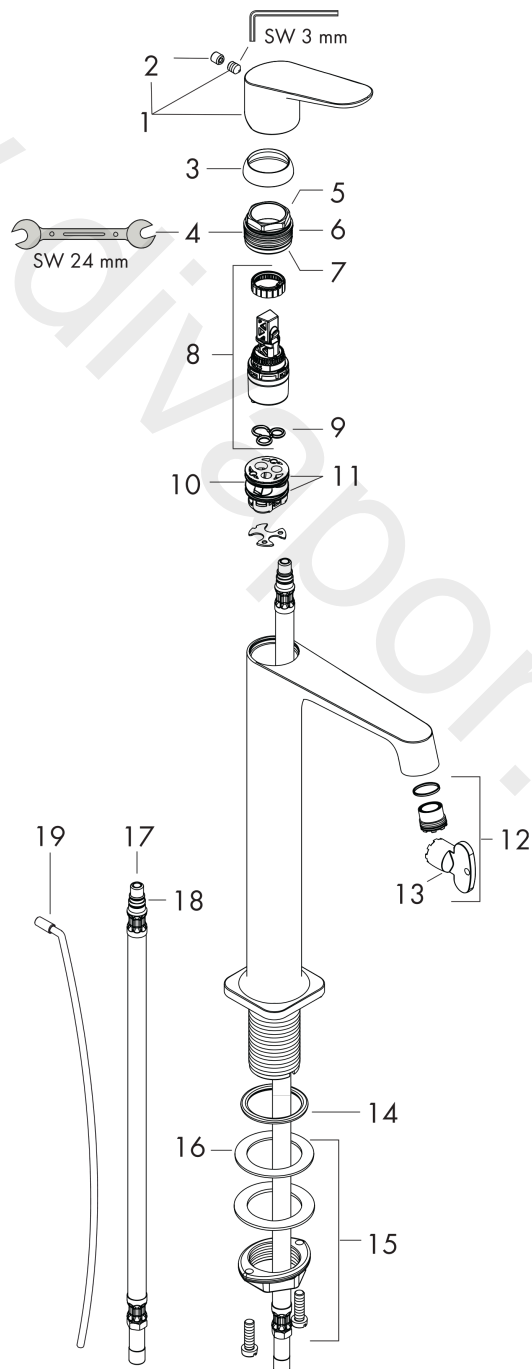

AXOR Citterio M
Single lever basin mixer 250 with pop-up waste set for wash bowls
 Surfaces: Article Number: **34120000**

Exploded Drawing

Year of production: **01/10 - 09/10**

AXOR Citterio M
Single lever basin mixer 250 with pop-up waste set for wash bowls
 Surfaces: Article Number: **34120000**

Spare part list

Year of production: **01/10 - 09/10**

Pos.		Article Number	Price	PU
1	handle	34093000	£ 79,00	1
2	screw cover	96762000	£ 3,30	1
3	flange	98863000	£ 51,00	1
4	nut	98864000	£ 43,00	1
5	O-Ring 22x2	98185000	£ 3,30	1
6	O-ring 28x1,5	98421000	£ 3,30	1
7	O-ring 25x1,5	98146000	£ 3,30	1
8	cartridge, assy	97685000	£ 64,00	1
9	seal	98865000	£ 35,00	1
10	adapter for cartridge	98866000	£ 35,00	1
11	O-ring 23x2	98398000	£ 3,30	1
12	aerator laminar M16,5x1 (5 l/min)	95382000	£ 43,00	1
13	special tool	98987000	£ 9,00	1
14	flat seal	98749000	£ 6,10	1
15	fixing set (Ø 32)	13961000	£ 25,00	1
16	lever collar	97548000	£ 3,30	1
17	connection hose 900 mm M8x0,75 G3/8	96316000	£ 43,00	1
18	O-ring 7x1,5	98422000	£ 3,30	1
19	pull rod	96657000	£ 13,30	1
a	pop up waste	94139000	£ 96,00	1
b	fixation extension 35 mm	13898000	£ 79,00	1