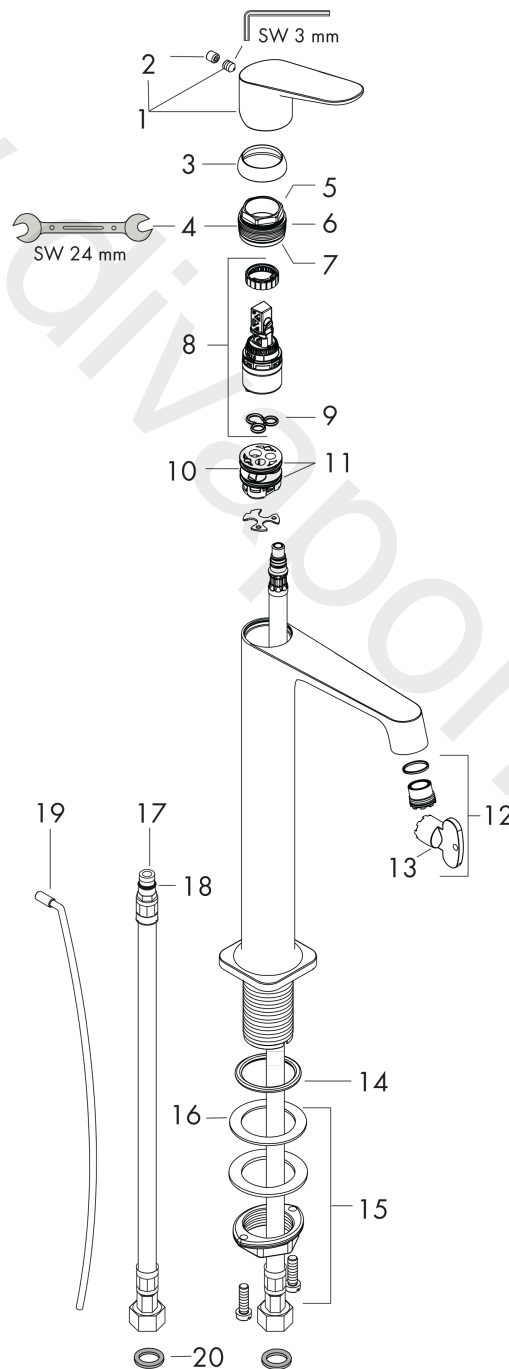

AXOR Citterio M
Single lever basin mixer 250 with pop-up waste set for wash bowls
 Surfaces: Article Number: **34120000**

Exploded Drawing

Year of production: **10/10 - 12/16**

AXOR Citterio M
Single lever basin mixer 250 with pop-up waste set for wash bowls
 Surfaces: Article Number: **34120000**

Spare part list

Year of production: **10/10 - 12/16**

Pos.		Article Number	Price	PU
1	handle	34093000	£ 79,00	1
2	screw cover	96762000	£ 3,30	1
3	flange	98863000	£ 51,00	1
4	nut	98864000	£ 43,00	1
5	O-Ring 22x2	98185000	£ 3,30	1
6	O-ring 28x1,5	98421000	£ 3,30	1
7	O-ring 25x1,5	98146000	£ 3,30	1
8	cartridge, assy	97685000	£ 64,00	1
9	seal	98865000	£ 35,00	1
10	adapter for cartridge	98866000	£ 35,00	1
11	O-ring 23x2	98398000	£ 3,30	1
12	aerator laminar M16,5x1 (5 l/min)	95382000	£ 43,00	1
13	special tool	98987000	£ 9,00	1
14	flat seal	98749000	£ 6,10	1
15	fixing set (Ø 32)	13961000	£ 25,00	1
16	lever collar	97548000	£ 3,30	1
17	connection hose 900 mm M8x0,75 G3/8	96316000	£ 43,00	1
18	O-ring 7x1,5	98422000	£ 3,30	1
19	pull rod	96923000	£ 35,00	1
20	sealing set	95581000	£ 6,10	1
a	pop up waste	94139000	£ 96,00	1
b	fixation extension 35 mm	13898000	£ 79,00	1
c	lever arm 340mm (ball-Ø12mm)	96324000	£ 25,00	1