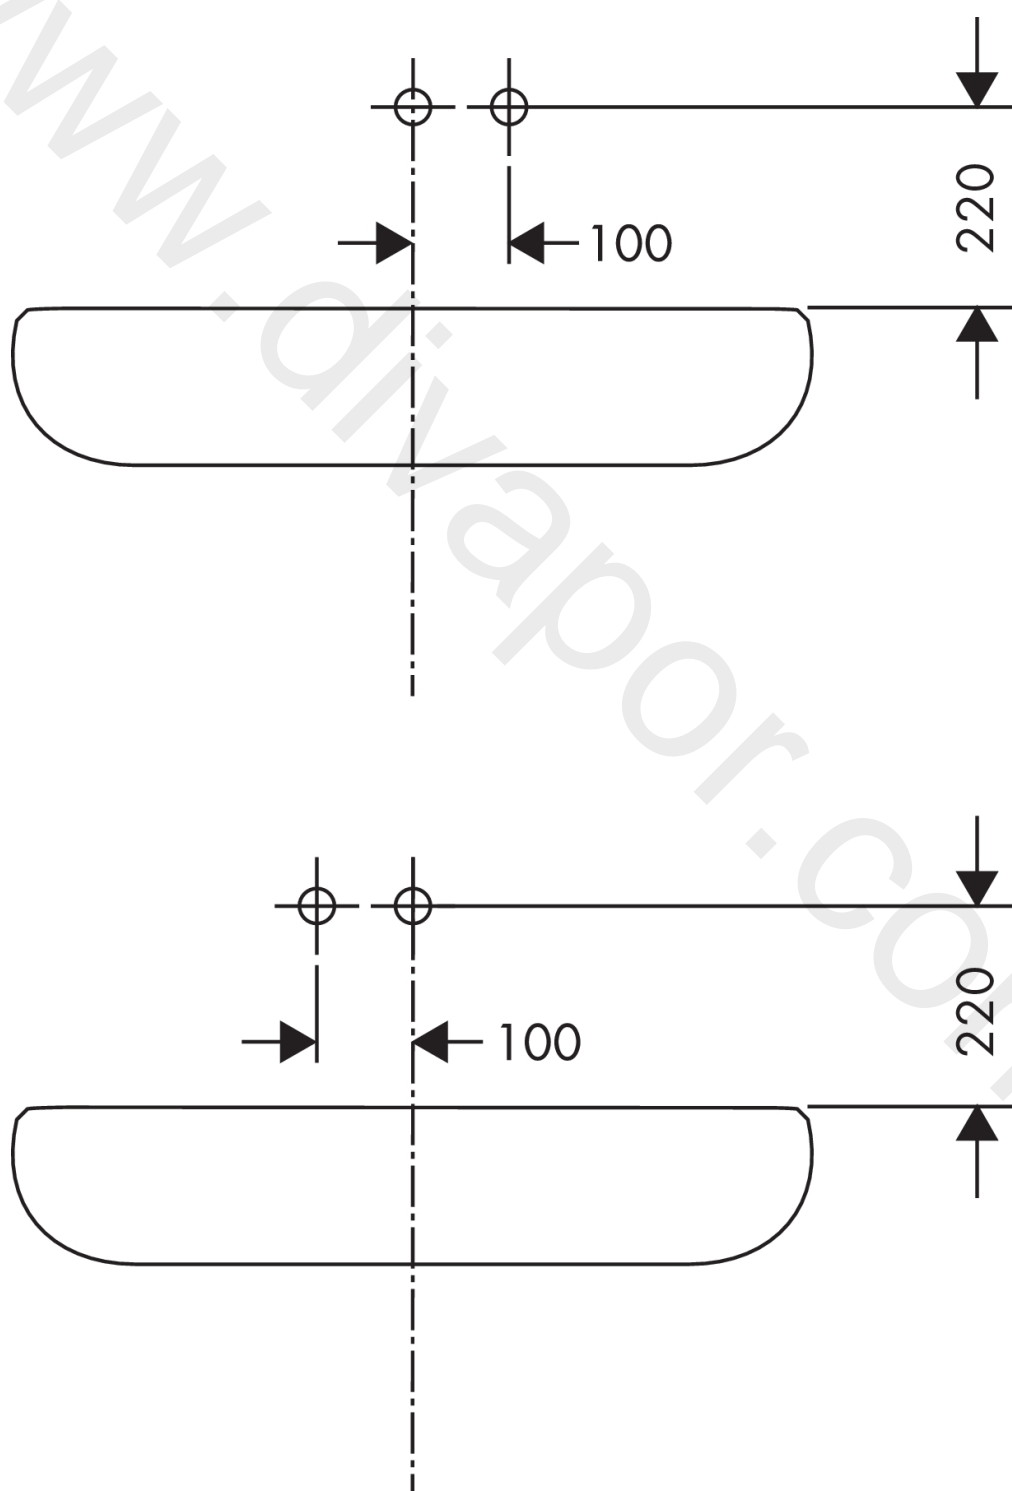

AXOR Citterio M

Single lever basin mixer for concealed installation wall-mounted with spout 227 mm and plate

Finish: **Chrome** Article Number: **34115000**

Installation examples