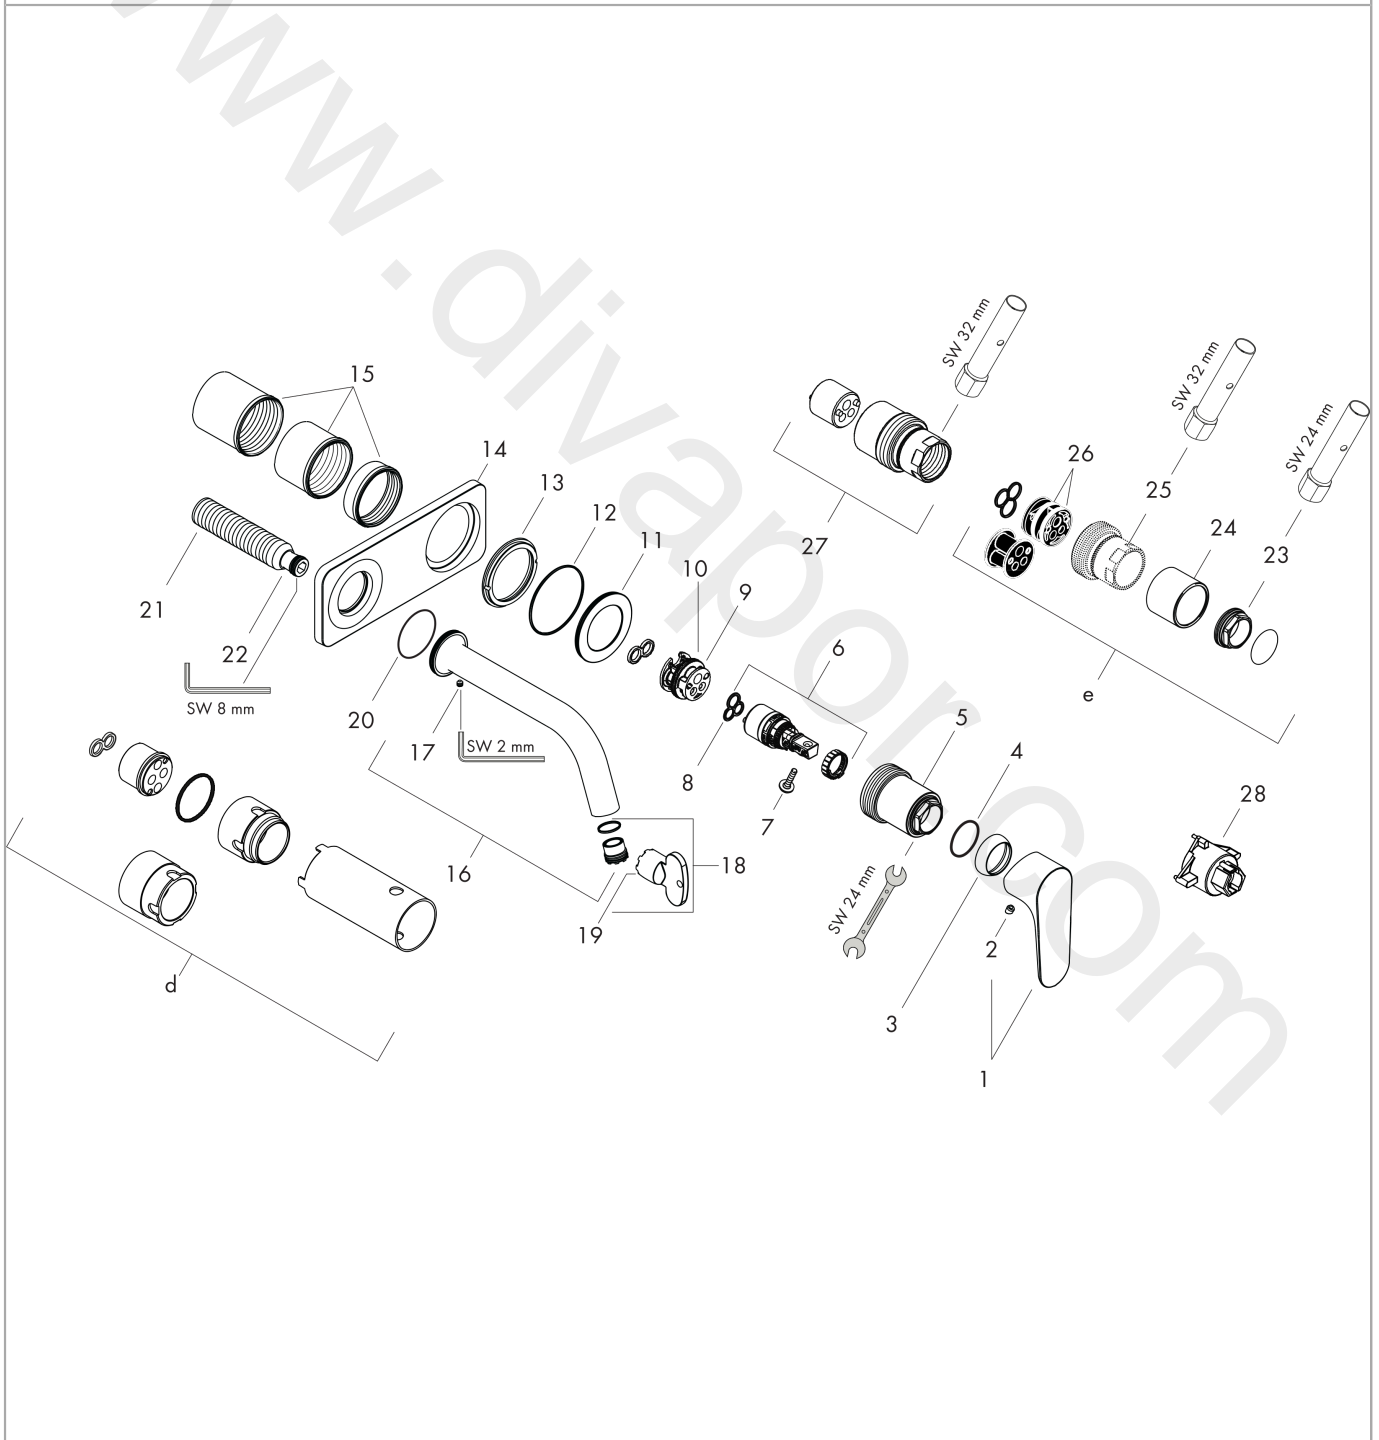

### product features

- consists of: single lever basin mixer for concealed installation wall-mounted, waste set
- projection: 227 mm
- handle variant: lever handle
- spray type: normal spray
- maximum flow rate at 3 bar: 5 l/min
- ceramic cartridge
- temperature limitation adjustable
- suitable for continuous flow water heaters
- non-closing waste set
- connection type: basic set
- connection dimension: DN15
- handle can be positioned on the right or left, depending on the basic set installation
- WRAS 2009002
- WRAS 2009002 - WRAS Approval Letter

### Installation examples

**AXOR Citterio M**  
**Single lever basin mixer for concealed installation wall-mounted with spout 227 mm and plate**  
 Finish: **Chrome** Article Number: **34115000**

## Exploded Drawing

Year of production: >03/10