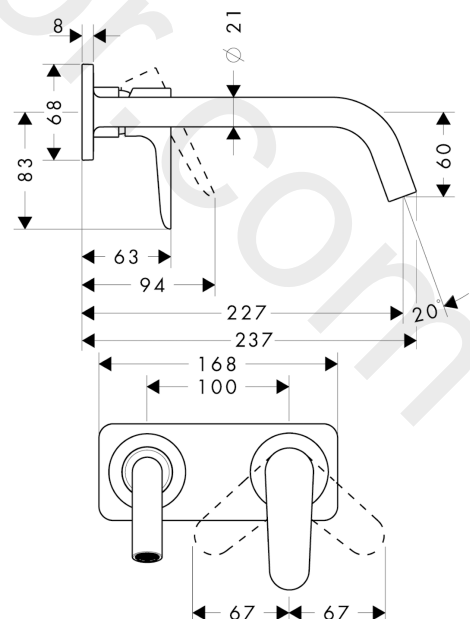

Scale drawing