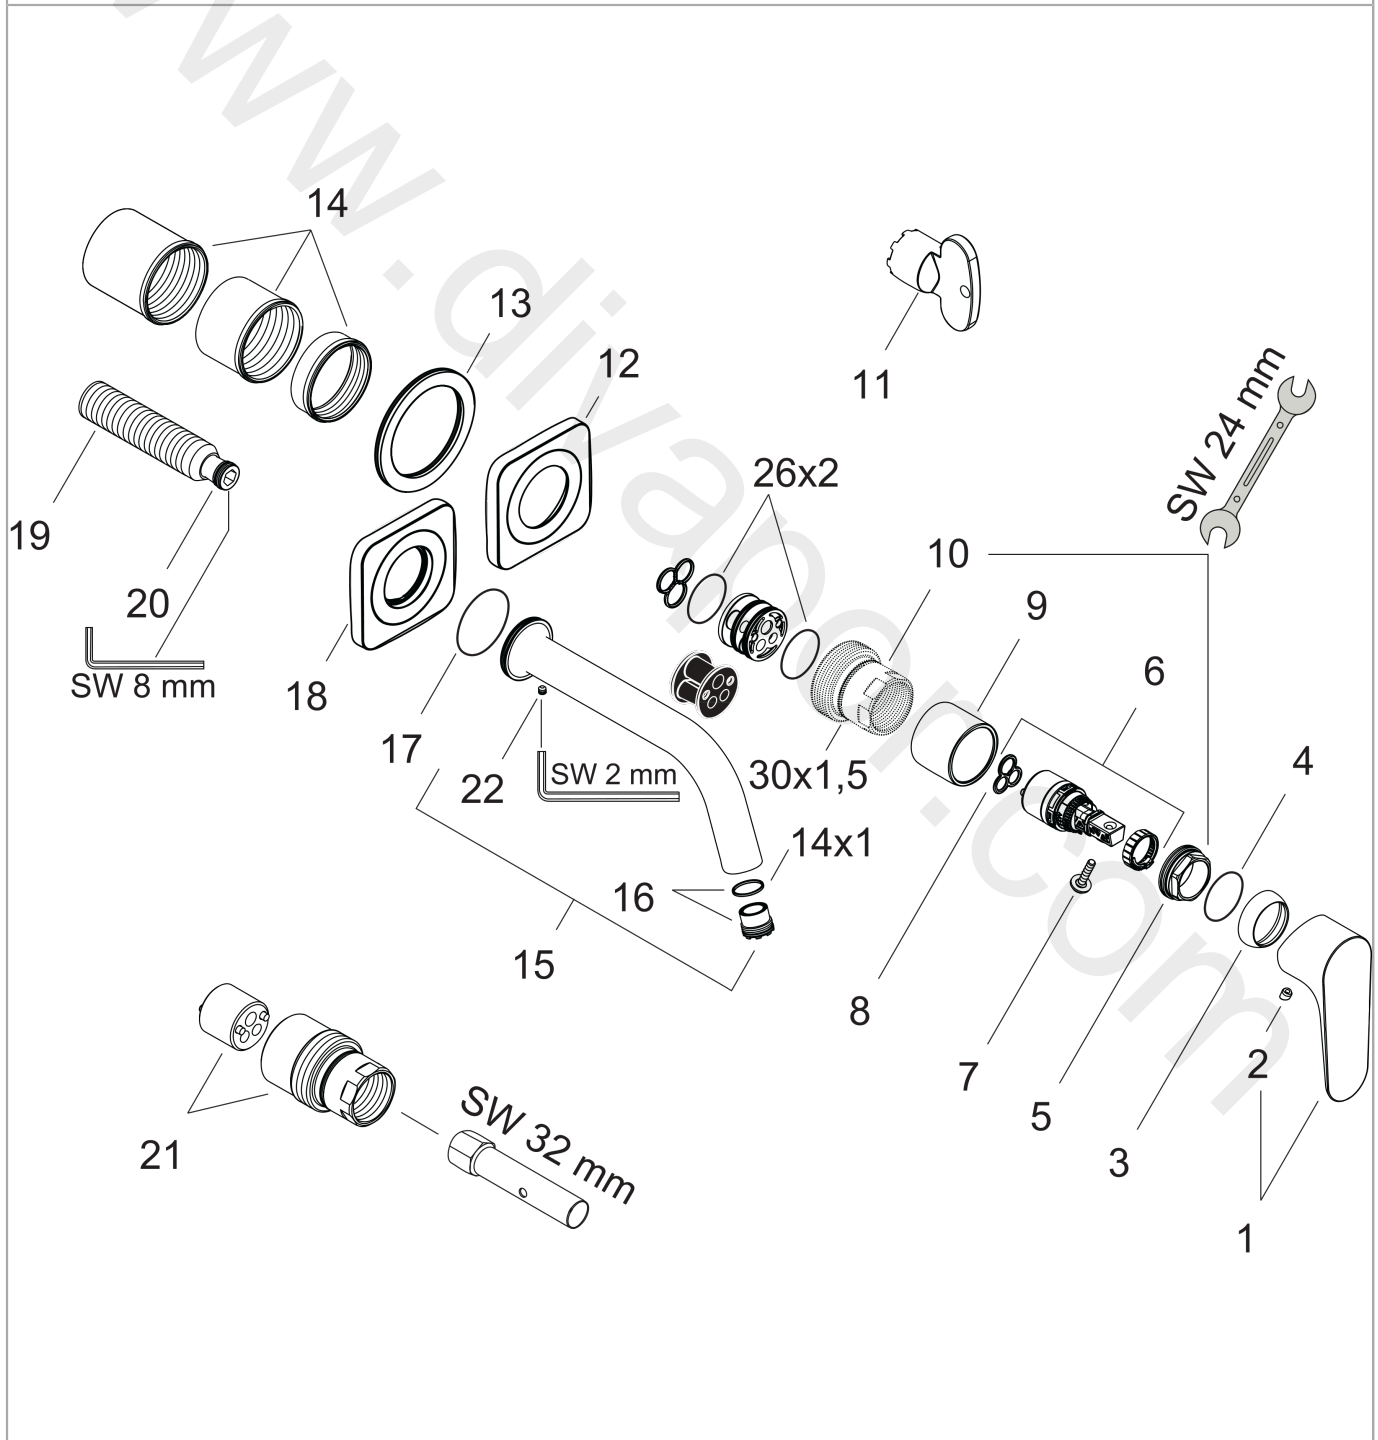

AXOR Citterio M

Single lever basin mixer for concealed installation wall-mounted with spout 167 mm and escutcheons

Surfaces: Article Number: 34113000

Exploded Drawing

Year of production: 04/08 - 02/10

AXOR Citterio M

Single lever basin mixer for concealed installation wall-mounted with spout 167 mm and escutcheons

Surfaces: Article Number: **34113000**

Spare part list

Year of production: **04/08 - 02/10**

Pos.		Article Number	Price	PU
1	handle	34097000	£ 79,00	1
2	screw cover	96338000	£ 3,30	1
3	flange	98863000	£ 51,00	1
4	O-Ring 22x2	98185000	£ 3,30	1
5	nut	95178000	£ 43,00	1
6	cartridge, assy	97685000	£ 64,00	1
7	locking screw for handle	95140000	£ 6,10	1
8	seal	98865000	£ 35,00	1
9	sleeve	98535000	£ 35,00	1
10	sleeve	98958000	£ 79,00	1
11	special tool	98987000	£ 9,00	1
12	escutcheon for handle	98959000	£ 137,00	1
13	washer	97600000	£ 13,30	1
14	fixing set	97971000	£ 43,00	1
15	spout 165 mm	98934000	£ 173,00	1
16	aerator cpl.	93118000	£ 25,00	1
17	O-ring 30x1,5	98433000	£ 3,30	1
18	escutcheon for spout	98960000	£ 110,00	1
19	connecting thread G½	98933000	£ 64,00	1
20	O-ring 11x2	98127000	£ 3,30	1
21	extension set for 34111180	34983000	£ 275,00	1
22	hollow set screw M4x5	92846000	£ 13,30	1
a	waste	50001000	£ 71,00	1
b	concealed item	34111180	-	1
c	nut	95633000	£ 64,00	1
d	base body	13622180	£ 355,00	1
e	conversion kit	95763000	£ 137,00	1