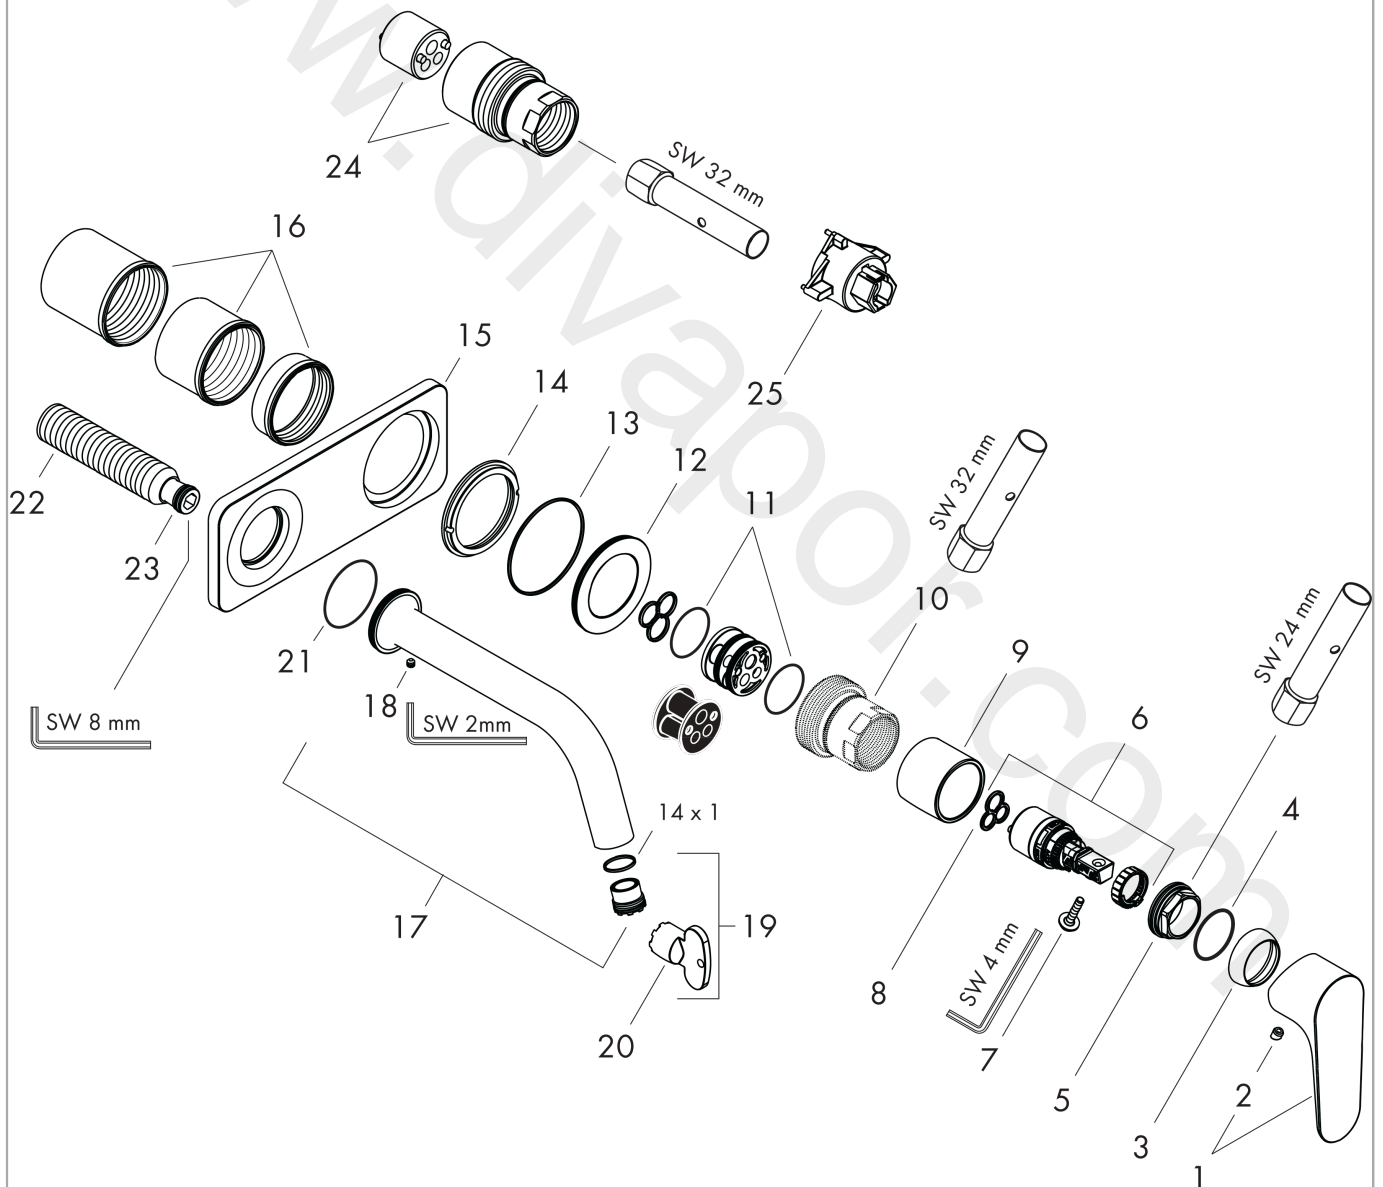

AXOR Citterio M

Single lever basin mixer for concealed installation wall-mounted with spout 167 mm and plate

Surfaces: Article Number: **34112000**

Exploded Drawing

Year of production: **04/08 - 02/10**

AXOR Citterio M

Single lever basin mixer for concealed installation wall-mounted with spout 167 mm and plate

Surfaces: Article Number: **34112000**

Spare part list

Year of production: **04/08 - 02/10**

Pos.		Article Number	Price	PU
1	handle	34097000	£ 79,00	1
2	screw cover	96338000	£ 3,30	1
3	flange	98863000	£ 51,00	1
4	O-Ring 22x2	98185000	£ 3,30	1
5	nut	95178000	£ 43,00	1
6	cartridge, assy	97685000	£ 64,00	1
7	locking screw for handle	95140000	£ 6,10	1
8	seal	98865000	£ 35,00	1
9	sleeve	98535000	£ 35,00	1
10	sleeve	98958000	£ 79,00	1
11	O-ring 26x1,5	98390000	£ 3,30	1
12	escutcheon for handle	98962000	£ 79,00	1
13	O-ring 52x1,5	98200000	£ 6,10	1
14	nut	98988000	£ 43,00	1
15	escutcheon	98961000	£ 137,00	1
16	fixing set	97971000	£ 43,00	1
17	spout 165 mm	98934000	£ 173,00	1
18	hollow set screw M4x5	92846000	£ 13,30	1
19	aerator cpl.	93118000	£ 25,00	1
20	special tool	98987000	£ 9,00	1
21	O-ring 30x1,5	98433000	£ 3,30	1
22	connecting thread G½	98933000	£ 64,00	1
23	O-ring 11x2	98127000	£ 3,30	1
24	extension set for 34111180	34983000	£ 275,00	1
25	special tool	98986000	£ 25,00	1
a	waste	50001000	£ 71,00	1
b	concealed item	34111180	-	1
c	aerator laminar M16,5x1 (7 l/min)	98926000	£ 35,00	1
d	conversion kit	95763000	£ 137,00	1