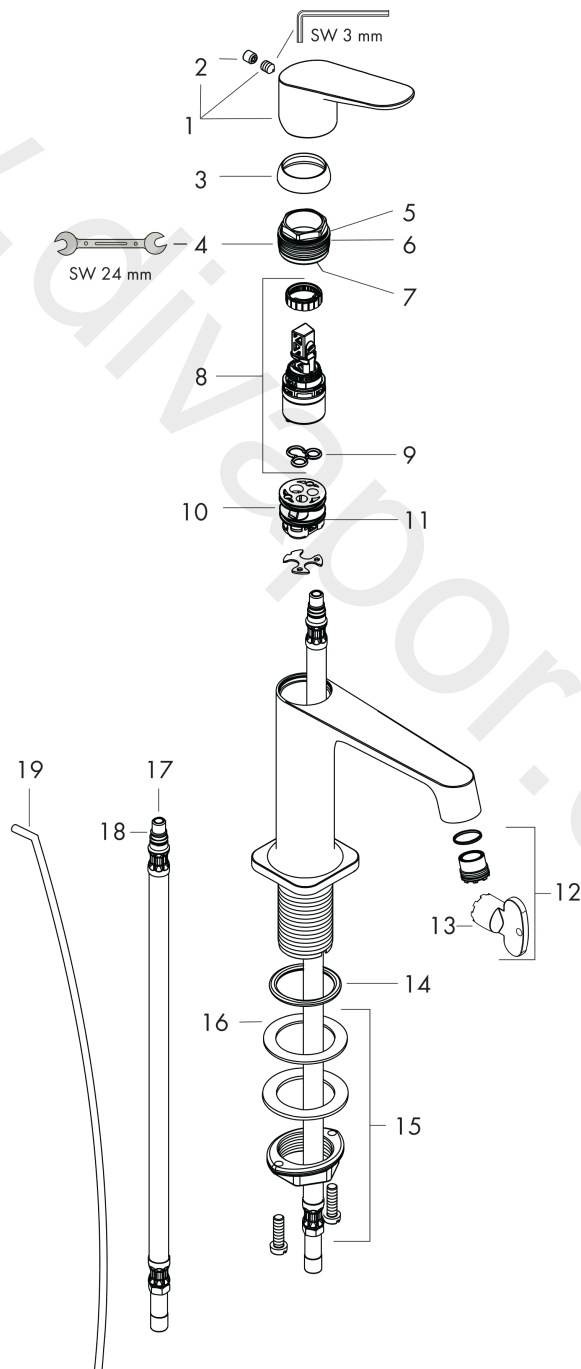

**AXOR Citterio M**  
**Single lever basin mixer 70 for hand wash basins with pop-up waste set**  
Surfaces: Article Number: **34016000**

## Exploded Drawing

Year of production: **01/08 - 12/09**

**AXOR Citterio M**  
**Single lever basin mixer 70 for hand wash basins with pop-up waste set**  
 Surfaces: Article Number: **34016000**

## Spare part list

Year of production: **01/08 - 12/09**

Pos.		Article Number	Price	PU
1	handle	34093000	£ 79,00	1
2	screw cover	96762000	£ 3,30	1
3	flange	98863000	£ 51,00	1
4	nut	98864000	£ 43,00	1
5	O-Ring 22x2	98185000	£ 3,30	1
6	O-ring 28x1,5	98421000	£ 3,30	1
7	O-ring 25x1,5	98146000	£ 3,30	1
8	cartridge, assy	97685000	£ 64,00	1
9	seal	98865000	£ 35,00	1
10	adapter for cartridge	98866000	£ 35,00	1
11	O-ring 23x2	98398000	£ 3,30	1
12	aerator laminar M16,5x1 (7 l/min)	98926000	£ 35,00	1
13	special tool	98987000	£ 9,00	1
14	flat seal	98749000	£ 6,10	1
15	fixing set (Ø 32)	13961000	£ 25,00	1
16	lever collar	97548000	£ 3,30	1
17	connection hose 450 mm M8x0,75 G3/8	97206000	£ 35,00	1
18	O-ring 7x1,5	98422000	£ 3,30	1
19	pull rod	96657000	£ 13,30	1
a	lever arm 340mm (ball-Ø12mm)	96324000	£ 25,00	1
b	pop up waste	94139000	£ 96,00	1
c	fixation extension 35 mm	13898000	£ 79,00	1