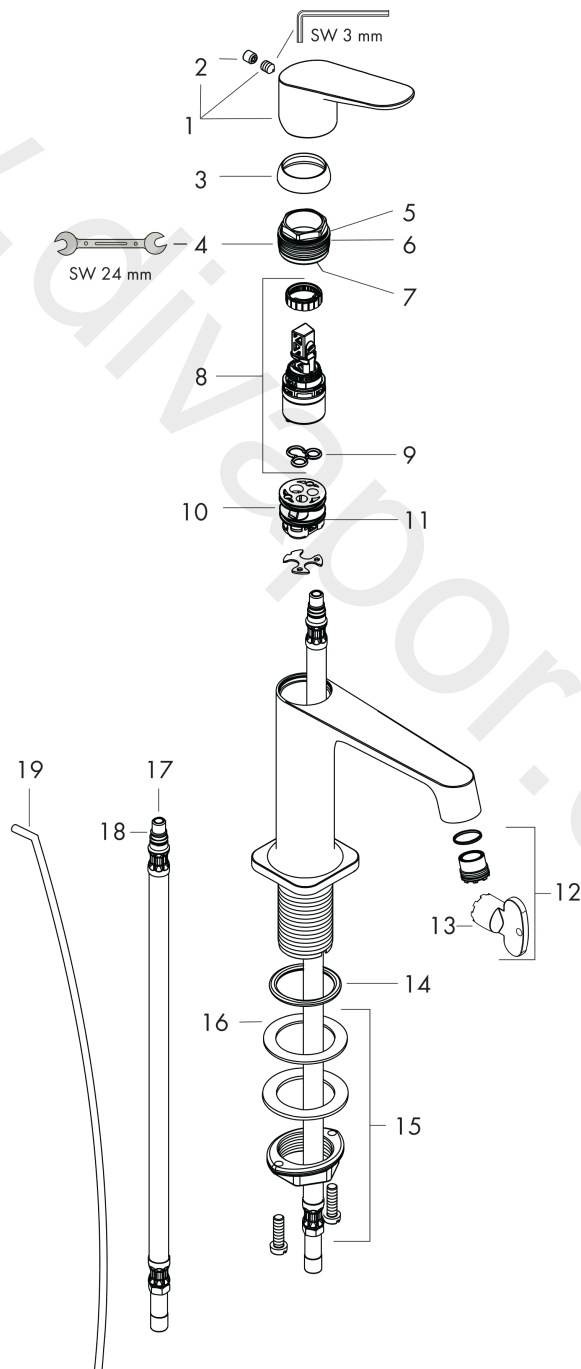

AXOR Citterio M
Single lever basin mixer 70 for hand wash basins with pop-up waste set
 Surfaces: Article Number: **34016000**

Exploded Drawing

Year of production: **01/10 - 09/10**

AXOR Citterio M
Single lever basin mixer 70 for hand wash basins with pop-up waste set
 Surfaces: Article Number: **34016000**

Spare part list

Year of production: **01/10 - 09/10**

Pos.		Article Number	Price	PU
1	handle	34093000	£ 79,00	1
2	screw cover	96762000	£ 3,30	1
3	flange	98863000	£ 51,00	1
4	nut	98864000	£ 43,00	1
5	O-Ring 22x2	98185000	£ 3,30	1
6	O-ring 28x1,5	98421000	£ 3,30	1
7	O-ring 25x1,5	98146000	£ 3,30	1
8	cartridge, assy	97685000	£ 64,00	1
9	seal	98865000	£ 35,00	1
10	adapter for cartridge	98866000	£ 35,00	1
11	O-ring 23x2	98398000	£ 3,30	1
12	aerator laminar M16,5x1 (5 l/min)	95382000	£ 43,00	1
13	special tool	98987000	£ 9,00	1
14	flat seal	98749000	£ 6,10	1
15	fixing set (Ø 32)	13961000	£ 25,00	1
16	lever collar	97548000	£ 3,30	1
17	connection hose 450 mm M8x0,75 G3/8	97206000	£ 35,00	1
18	O-ring 7x1,5	98422000	£ 3,30	1
19	pull rod	96657000	£ 13,30	1
a	lever arm 340mm (ball-Ø12mm)	96324000	£ 25,00	1
b	pop up waste	94139000	£ 96,00	1
c	fixation extension 35 mm	13898000	£ 79,00	1