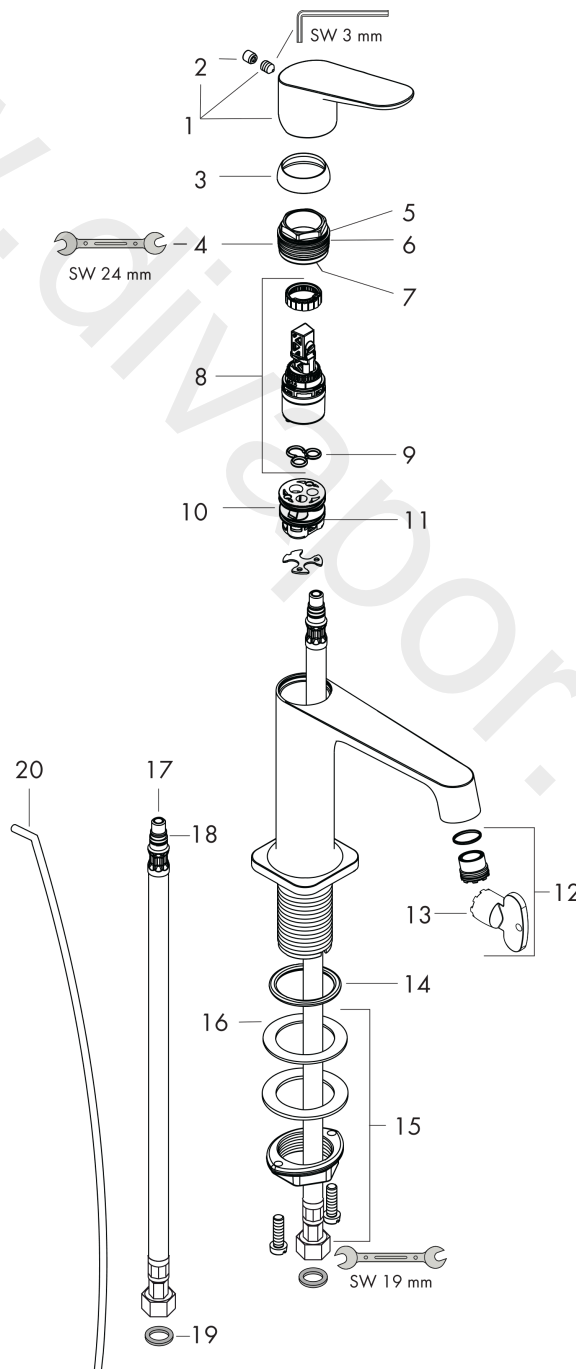

AXOR Citterio M
Single lever basin mixer 70 for hand wash basins with pop-up waste set
 Surfaces: Article Number: **34016000**

Exploded Drawing

Year of production: **10/10 - 01/16**

AXOR Citterio M
Single lever basin mixer 70 for hand wash basins with pop-up waste set
 Surfaces: Article Number: **34016000**

Spare part list

Year of production: **10/10 - 01/16**

| Pos. | | Article Number | Price | PU |
|------|-------------------------------------|----------------|---------|----|
| 1 | handle | 34093000 | £ 79,00 | 1 |
| 2 | screw cover | 96762000 | £ 3,30 | 1 |
| 3 | flange | 98863000 | £ 51,00 | 1 |
| 4 | nut | 98864000 | £ 43,00 | 1 |
| 5 | O-Ring 22x2 | 98185000 | £ 3,30 | 1 |
| 6 | O-ring 28x1,5 | 98421000 | £ 3,30 | 1 |
| 7 | O-ring 25x1,5 | 98146000 | £ 3,30 | 1 |
| 8 | cartridge, assy | 97685000 | £ 64,00 | 1 |
| 9 | seal | 98865000 | £ 35,00 | 1 |
| 10 | adapter for cartridge | 98866000 | £ 35,00 | 1 |
| 11 | O-ring 23x2 | 98398000 | £ 3,30 | 1 |
| 12 | aerator laminar M16,5x1 (5 l/min) | 95382000 | £ 43,00 | 1 |
| 13 | special tool | 98987000 | £ 9,00 | 1 |
| 14 | flat seal | 98749000 | £ 6,10 | 1 |
| 15 | fixing set (Ø 32) | 13961000 | £ 25,00 | 1 |
| 16 | lever collar | 97548000 | £ 3,30 | 1 |
| 17 | connection hose 450 mm M8x0,75 G3/8 | 97206000 | £ 35,00 | 1 |
| 18 | O-ring 7x1,5 | 98422000 | £ 3,30 | 1 |
| 19 | pull rod | 96923000 | £ 35,00 | 1 |
| 20 | sealing set | 95581000 | £ 6,10 | 1 |
| a | pop up waste | 94139000 | £ 96,00 | 1 |
| b | fixation extension 35 mm | 13898000 | £ 79,00 | 1 |
| c | lever arm 340mm (ball-Ø12mm) | 96324000 | £ 25,00 | 1 |