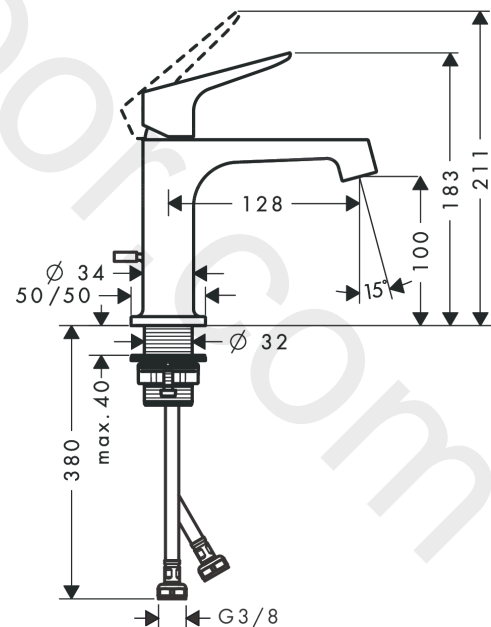

AXOR Citterio M
Single lever basin mixer 100 with pop-up waste set Finland
 Finish: **Chrome** Article Number: **34013000**

product features

- consists of: single lever basin mixer, waste set
- ComfortZone 100
- projection: 128 mm
- spout height: 100 mm
- spray type: normal spray
- maximum flow rate at 3 bar: 5 l/min
- ceramic cartridge
- temperature limitation adjustable
- suitable for continuous flow water heaters
- pop-up waste set G 1¼
- connection type: G ¾ connections
- connection dimension: DN15

Technology

Product image

Scale drawing

AXOR Citterio M
Single lever basin mixer 100 with pop-up waste set Finland
 Finish: **Chrome** Article Number: **34013000**

Flowchart

AXOR Citterio M
Single lever basin mixer 100 with pop-up waste set Finland
 Finish: **Chrome** Article Number: **34013000**

Exploded Drawing

Year of production: >09/20

AXOR Citterio M
Single lever basin mixer 100 with pop-up waste set Finland
 Finish: **Chrome** Article Number: **34013000**

Spare part list

Year of production: >09/20

Pos.		Article Number	Price	PU
1	handle	34093000	£ 79,00	1
2	screw cover	96762000	£ 3,30	1
3	flange	98863000	£ 51,00	1
4	nut	98864000	£ 43,00	1
5	O-ring 23x2	98398000	£ 3,30	1
6	O-ring 27x1,5	92527000	£ 13,30	1
7	O-ring 25x1,5	98146000	£ 3,30	1
8	cartridge, assy	97685000	£ 64,00	1
9	seal	98865000	£ 35,00	1
10	adapter for cartridge	98866000	£ 35,00	1
11	aerator cpl.	93118000	£ 25,00	1
12	special tool	98987000	£ 9,00	1
13	flat seal	98749000	£ 6,10	1
14	fixing set (Ø 32)	13961000	£ 25,00	1
15	lever collar	97548000	£ 3,30	1
16	connection hose 450 mm M8x0,75 G3/8	97206000	£ 35,00	1
17	O-ring 6,6x1,6	93019000	£ 3,30	1
18	pull rod	96923000	£ 35,00	1
a	-	51302007	-	1
b	fixation extension 35 mm	13898000	£ 79,00	1