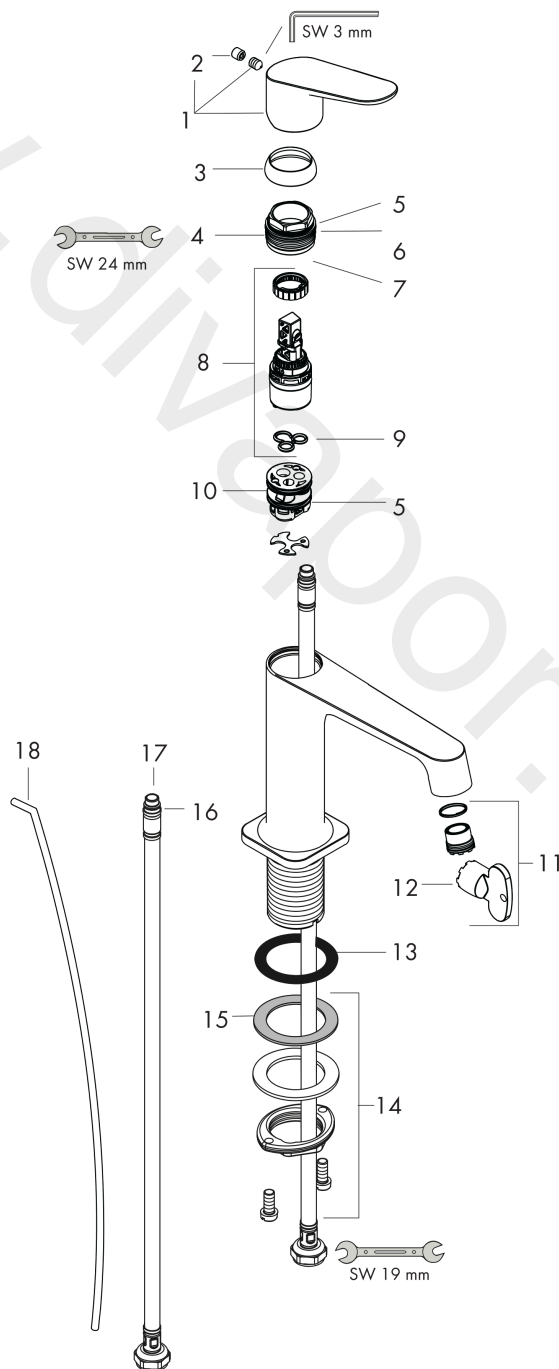

AXOR Citterio M
Single lever basin mixer 100 with pop-up waste set Finland
 Finish: **Chrome** Article Number: **34013000**

product features

- consists of: single lever basin mixer, waste set
- ComfortZone 100
- projection: 128 mm
- spout height: 100 mm
- spray type: normal spray
- maximum flow rate at 3 bar: 5 l/min
- ceramic cartridge
- temperature limitation adjustable
- suitable for continuous flow water heaters
- pop-up waste set G 1¼
- connection type: G ¾ connections
- connection dimension: DN15

Technology

Product image

Scale drawing

AXOR Citterio M
Single lever basin mixer 100 with pop-up waste set Finland
 Finish: **Chrome** Article Number: **34013000**

Flowchart

AXOR Citterio M
Single lever basin mixer 100 with pop-up waste set Finland
 Finish: **Chrome** Article Number: **34013000**

Exploded Drawing

Year of production: >09/20

AXOR Citterio M
Single lever basin mixer 100 with pop-up waste set Finland
 Finish: **Chrome** Article Number: **34013000**

Spare part list

Year of production: >09/20

Pos.		Article Number	Price	PU
1	handle	34093000	£ 79,00	1
2	screw cover	96762000	£ 3,30	1
3	flange	98863000	£ 51,00	1
4	nut	98864000	£ 43,00	1
5	O-ring 23x2	98398000	£ 3,30	1
6	O-ring 27x1,5	92527000	£ 13,30	1
7	O-ring 25x1,5	98146000	£ 3,30	1
8	cartridge, assy	97685000	£ 64,00	1
9	seal	98865000	£ 35,00	1
10	adapter for cartridge	98866000	£ 35,00	1
11	aerator cpl.	93118000	£ 25,00	1
12	special tool	98987000	£ 9,00	1
13	flat seal	98749000	£ 6,10	1
14	fixing set (Ø 32)	13961000	£ 25,00	1
15	lever collar	97548000	£ 3,30	1
16	connection hose 450 mm M8x0,75 G3/8	97206000	£ 35,00	1
17	O-ring 6,6x1,6	93019000	£ 3,30	1
18	pull rod	96923000	£ 35,00	1
a	-	51302007	-	1
b	fixation extension 35 mm	13898000	£ 79,00	1