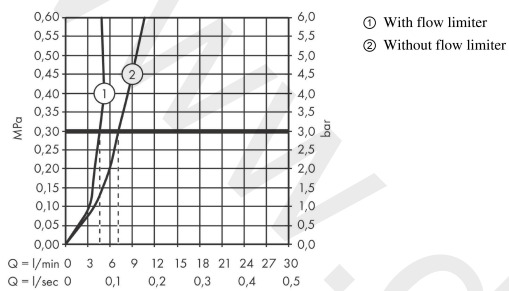

AXOR Citterio M
Single lever basin mixer 100 with pop-up waste set Finland
Finish: **Chrome** Article Number: **34013000**

Flowchart