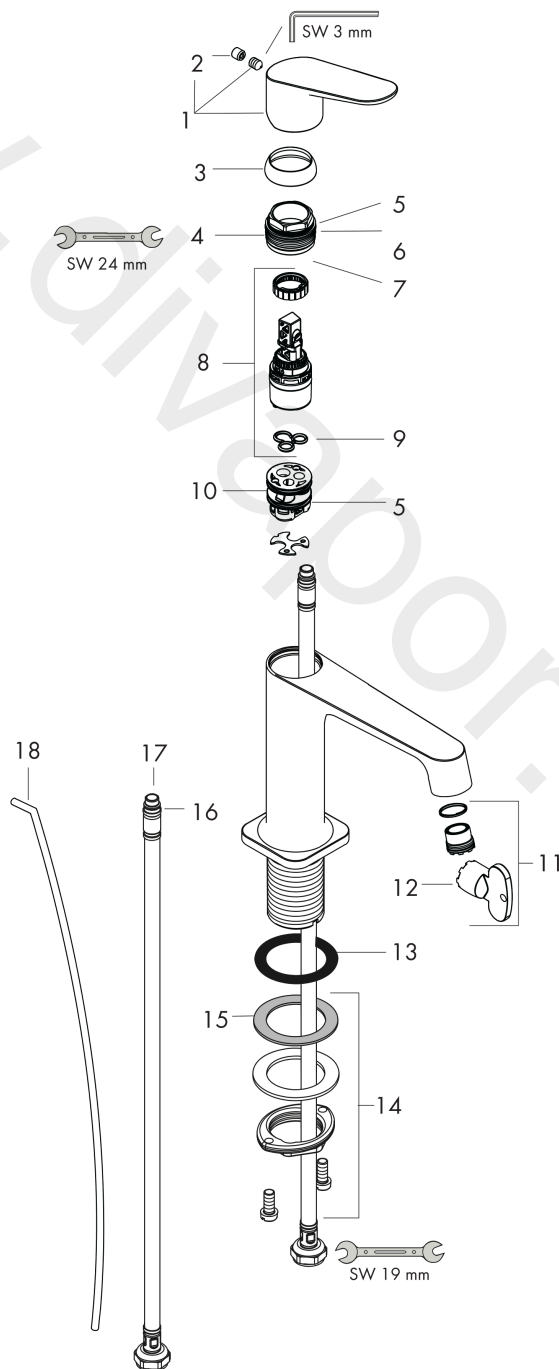

AXOR Citterio M
Single lever basin mixer 100 with pop-up waste set
 Surfaces: Article Number: **34010830**

Exploded Drawing

Year of production: **11/16 - 12/19**

AXOR Citterio M
Single lever basin mixer 100 with pop-up waste set
 Surfaces: Article Number: **34010830**

Spare part list

Year of production: **11/16 - 12/19**

Pos.		Article Number	Price	PU
1	handle	34093830	£ 118,50	1
2	screw cover	96762000	£ 3,30	1
3	flange	98863830	£ 76,50	1
4	nut	98864000	£ 43,00	1
5	O-Ring 22x2	98185000	£ 3,30	1
6	O-ring 27x1,5	92527000	£ 13,30	1
7	O-ring 25x1,5	98146000	£ 3,30	1
8	cartridge, assy	97685000	£ 64,00	1
9	seal	98865000	£ 35,00	1
10	adapter for cartridge	98866000	£ 35,00	1
11	O-ring 23x2	98398000	£ 3,30	1
12	aerator cpl.	93118000	£ 25,00	1
13	special tool	98987000	£ 9,00	1
14	fixing set (Ø 32)	13961000	£ 25,00	1
15	lever collar	97548000	£ 3,30	1
16	flat seal	98749000	£ 6,10	1
17	connection hose 450 mm M8x0,75 G3/8	97206000	£ 35,00	1
18	O-ring 7x1,5	98422000	£ 3,30	1
19	pull rod	96923830	£ 51,00	1
a	pop up waste	94139830	£ 173,00	1
b	lever arm 340mm (ball-Ø12mm)	96324000	£ 25,00	1
c	fixation extension 35 mm	13898000	£ 79,00	1