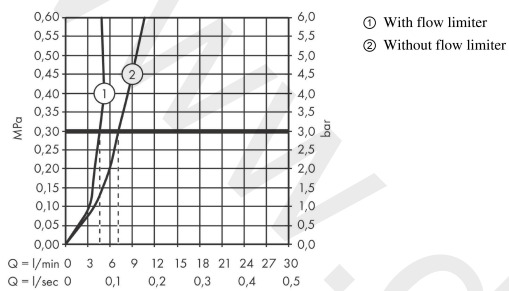

AXOR Citterio M
Single lever basin mixer 100 with pop-up waste set
Finish: **Stainless Steel Optic** Article Number: **34010800**

Flowchart