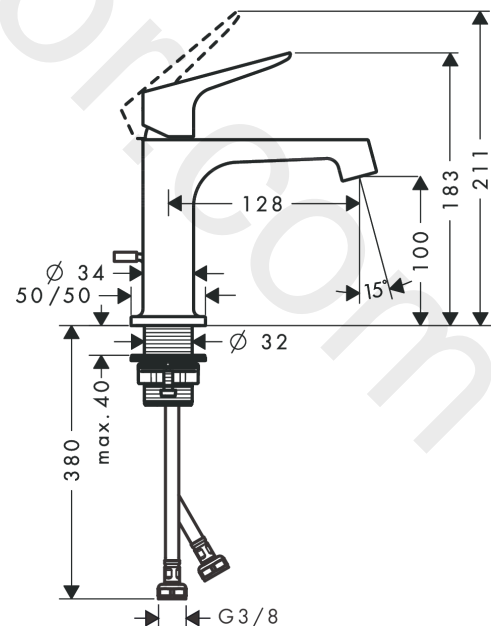

### product features

- consists of: single lever basin mixer, waste set
- ComfortZone 100
- projection: 128 mm
- spout height: 100 mm
- handle variant: lever handle
- spray type: normal spray
- maximum flow rate at 3 bar: 5 l/min
- ceramic cartridge
- temperature limitation adjustable
- suitable for continuous flow water heaters
- pop-up waste set G 1¼
- connection type: G ¾ connections
- connection dimension: DN15
- WRAS 2011014
- WRAS 2011014 - WRAS Approval Letter

### Scale drawing

**AXOR Citterio M**  
**Single lever basin mixer 100 with pop-up waste set**  
 Finish: **Stainless Steel Optic** Article Number: **34010800**

## Exploded Drawing

Year of production: >11/16

**AXOR Citterio M**  
**Single lever basin mixer 100 with pop-up waste set**  
 Finish: **Stainless Steel Optic** Article Number: **34010800**

## Spare part list

Year of production: >11/16

Pos.		Article Number	Price	PU
1	handle	34093800	£ 118,00	1
2	screw cover	96762000	£ 3,30	1
3	flange	98863800	£ 64,00	1
4	nut	98864000	£ 43,00	1
5	O-Ring 22x2	98185000	£ 3,30	1
6	O-ring 27x1,5	92527000	£ 13,30	1
7	O-ring 25x1,5	98146000	£ 3,30	1
8	cartridge, assy	97685000	£ 64,00	1
9	seal	98865000	£ 35,00	1
10	adapter for cartridge	98866000	£ 35,00	1
11	O-ring 23x2	98398000	£ 3,30	1
12	aerator laminar M16,5x1 (5 l/min)	95382000	£ 43,00	1
13	special tool	98987000	£ 9,00	1
14	fixing set (Ø 32)	13961000	£ 25,00	1
15	lever collar	97548000	£ 3,30	1
16	flat seal	98749000	£ 6,10	1
17	connection hose 450 mm M8x0,75 G3/8	97206000	£ 35,00	1
18	O-ring 7x1,5	98422000	£ 3,30	1
19	pull rod	96923800	£ 52,50	1
a	pop up waste	94139800	£ 173,00	1
b	lever arm 340mm (ball-Ø12mm)	96324000	£ 25,00	1
c	fixation extension 35 mm	13898000	£ 79,00	1