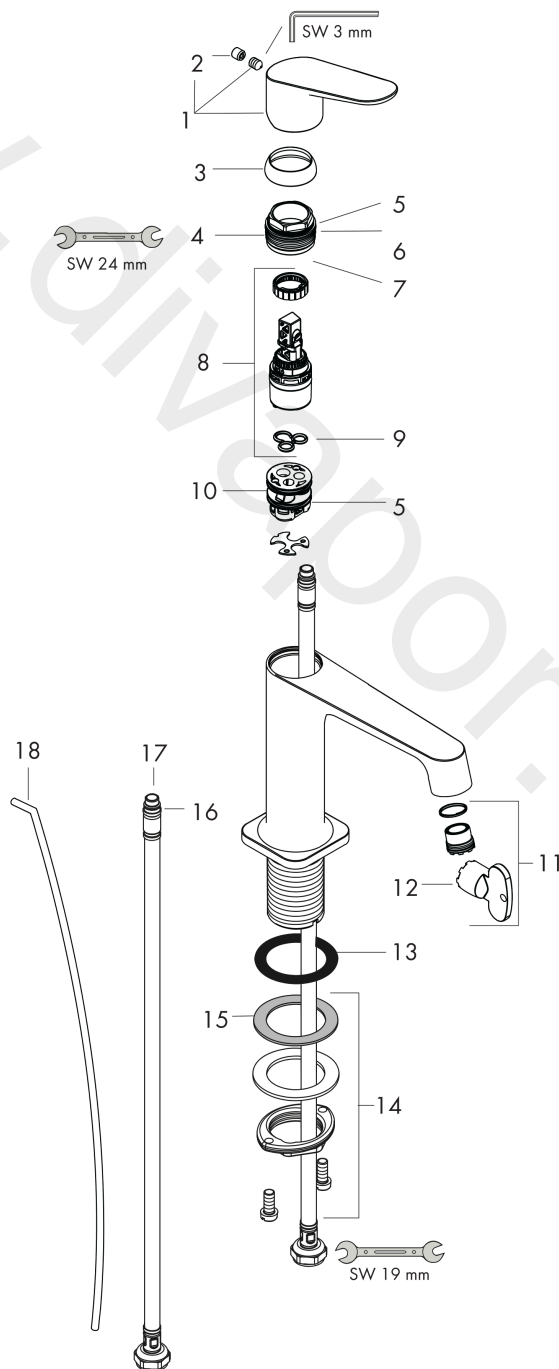

### Scale drawing

**AXOR Citterio M**  
**Single lever basin mixer 100 with pop-up waste set**  
 Finish: **Stainless Steel Optic** Article Number: **34010800**

## Flowchart

**AXOR Citterio M**  
**Single lever basin mixer 100 with pop-up waste set**  
Finish: **Stainless Steel Optic** Article Number: **34010800**

## Exploded Drawing

Year of production: >11/16

**AXOR Citterio M**  
**Single lever basin mixer 100 with pop-up waste set**  
 Finish: **Stainless Steel Optic** Article Number: **34010800**

## Spare part list

Year of production: >11/16

Pos.		Article Number	Price	PU
1	handle	34093800	£ 118,00	1
2	screw cover	96762000	£ 3,30	1
3	flange	98863800	£ 64,00	1
4	nut	98864000	£ 43,00	1
5	O-Ring 22x2	98185000	£ 3,30	1
6	O-ring 27x1,5	92527000	£ 13,30	1
7	O-ring 25x1,5	98146000	£ 3,30	1
8	cartridge, assy	97685000	£ 64,00	1
9	seal	98865000	£ 35,00	1
10	adapter for cartridge	98866000	£ 35,00	1
11	O-ring 23x2	98398000	£ 3,30	1
12	aerator laminar M16,5x1 (5 l/min)	95382000	£ 43,00	1
13	special tool	98987000	£ 9,00	1
14	fixing set (Ø 32)	13961000	£ 25,00	1
15	lever collar	97548000	£ 3,30	1
16	flat seal	98749000	£ 6,10	1
17	connection hose 450 mm M8x0,75 G3/8	97206000	£ 35,00	1
18	O-ring 7x1,5	98422000	£ 3,30	1
19	pull rod	96923800	£ 52,50	1
a	pop up waste	94139800	£ 173,00	1
b	lever arm 340mm (ball-Ø12mm)	96324000	£ 25,00	1
c	fixation extension 35 mm	13898000	£ 79,00	1