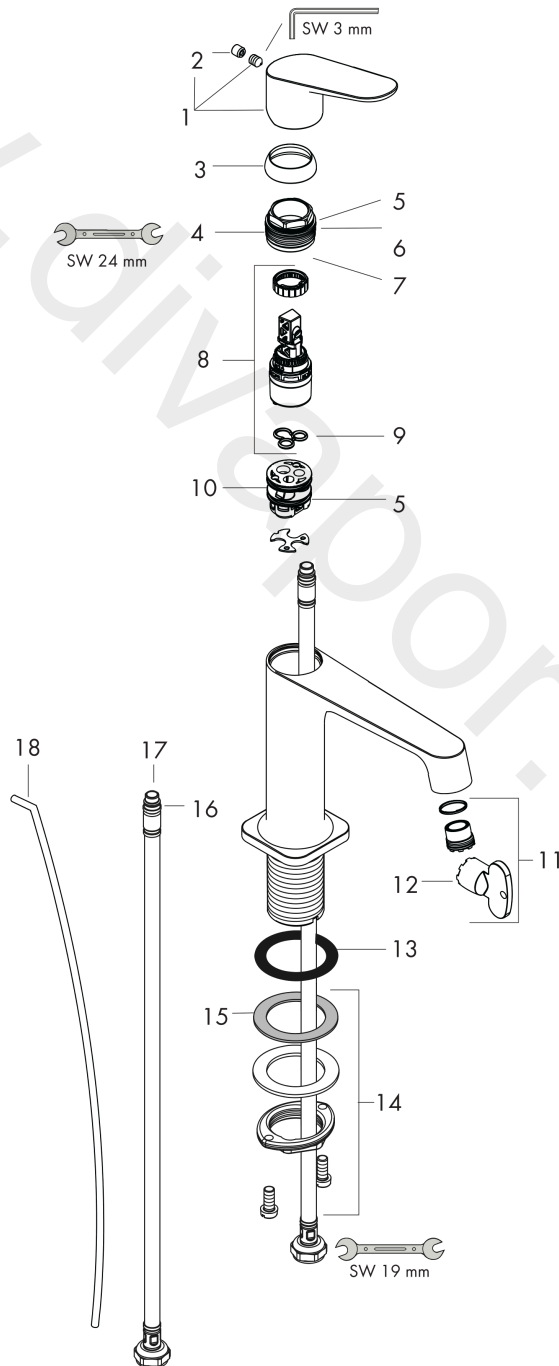

### product features

- consists of: single lever basin mixer, waste set
- ComfortZone 100
- projection: 128 mm
- spout height: 100 mm
- handle variant: lever handle
- spray type: normal spray
- maximum flow rate at 3 bar: 5 l/min
- ceramic cartridge
- temperature limitation adjustable
- suitable for continuous flow water heaters
- pop-up waste set G 1¼
- connection type: G ¾ connections
- connection dimension: DN15
- WRAS 2011014
- WRAS 2011014 - WRAS Approval Letter

## Flowchart

**AXOR Citterio M**  
**Single lever basin mixer 100 with pop-up waste set**  
Finish: **Brushed Bronze** Article Number: **34010140**

## Exploded Drawing

Year of production: >11/16

**AXOR Citterio M**  
**Single lever basin mixer 100 with pop-up waste set**  
 Finish: **Brushed Bronze** Article Number: **34010140**

## Spare part list

Year of production: >11/16

Pos.		Article Number	Price	PU
1	handle	34093140	£ 118,00	1
2	screw cover	96762000	£ 3,30	1
3	flange	98863140	£ 76,50	1
4	nut	98864000	£ 43,00	1
5	O-Ring 22x2	98185000	£ 3,30	1
6	O-ring 27x1,5	92527000	£ 13,30	1
7	O-ring 25x1,5	98146000	£ 3,30	1
8	cartridge, assy	97685000	£ 64,00	1
9	seal	98865000	£ 35,00	1
10	adapter for cartridge	98866000	£ 35,00	1
11	O-ring 23x2	98398000	£ 3,30	1
12	aerator cpl.	93118000	£ 25,00	1
13	special tool	98987000	£ 9,00	1
14	fixing set (Ø 32)	13961000	£ 25,00	1
15	lever collar	97548000	£ 3,30	1
16	flat seal	98749000	£ 6,10	1
17	connection hose 450 mm M8x0,75 G3/8	97206000	£ 35,00	1
18	O-ring 7x1,5	98422000	£ 3,30	1
19	sealing set	95581000	£ 6,10	1
20	pull rod	96923140	£ 52,50	1
a	pop up waste	94139140	£ 163,00	1
b	lever arm 340mm (ball-Ø12mm)	96324000	£ 25,00	1
c	fixation extension 35 mm	13898000	£ 79,00	1