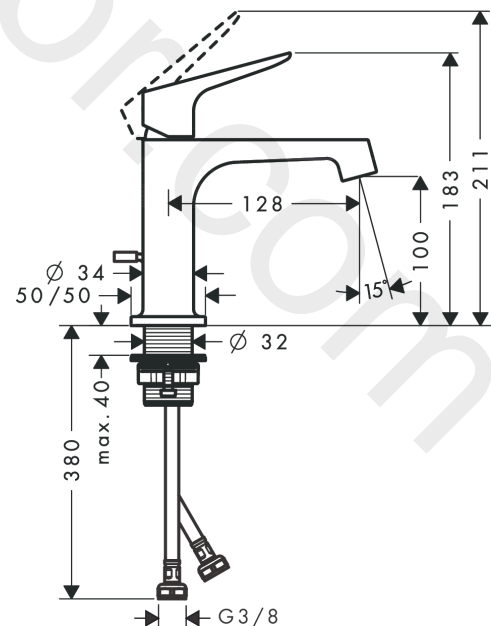

**AXOR Citterio M**  
**Single lever basin mixer 100 with pop-up waste set**  
 Finish: **Brushed Bronze** Article Number: **34010140**

### product features

- consists of: single lever basin mixer, waste set
- ComfortZone 100
- projection: 128 mm
- spout height: 100 mm
- handle variant: lever handle
- spray type: normal spray
- maximum flow rate at 3 bar: 5 l/min
- ceramic cartridge
- temperature limitation adjustable
- suitable for continuous flow water heaters
- pop-up waste set G 1¼
- connection type: G ¾ connections
- connection dimension: DN15
- WRAS 2011014
- WRAS 2011014 - WRAS Approval Letter

### Scale drawing

**AXOR Citterio M**  
**Single lever basin mixer 100 with pop-up waste set**  
 Finish: **Brushed Bronze** Article Number: **34010140**

## Spare part list

Year of production: >11/16

Pos.		Article Number	Price	PU
1	handle	34093140	£ 118,00	1
2	screw cover	96762000	£ 3,30	1
3	flange	98863140	£ 76,50	1
4	nut	98864000	£ 43,00	1
5	O-Ring 22x2	98185000	£ 3,30	1
6	O-ring 27x1,5	92527000	£ 13,30	1
7	O-ring 25x1,5	98146000	£ 3,30	1
8	cartridge, assy	97685000	£ 64,00	1
9	seal	98865000	£ 35,00	1
10	adapter for cartridge	98866000	£ 35,00	1
11	O-ring 23x2	98398000	£ 3,30	1
12	aerator cpl.	93118000	£ 25,00	1
13	special tool	98987000	£ 9,00	1
14	fixing set (Ø 32)	13961000	£ 25,00	1
15	lever collar	97548000	£ 3,30	1
16	flat seal	98749000	£ 6,10	1
17	connection hose 450 mm M8x0,75 G3/8	97206000	£ 35,00	1
18	O-ring 7x1,5	98422000	£ 3,30	1
19	sealing set	95581000	£ 6,10	1
20	pull rod	96923140	£ 52,50	1
a	pop up waste	94139140	£ 163,00	1
b	lever arm 340mm (ball-Ø12mm)	96324000	£ 25,00	1
c	fixation extension 35 mm	13898000	£ 79,00	1