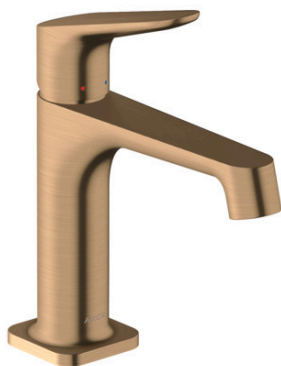

**AXOR Citterio M**  
**Single lever basin mixer 100 with pop-up waste set**  
 Finish: **Brushed Bronze** Article Number: **34010140**

### product features

- consists of: single lever basin mixer, waste set
- ComfortZone 100
- projection: 128 mm
- spout height: 100 mm
- handle variant: lever handle
- spray type: normal spray
- maximum flow rate at 3 bar: 5 l/min
- ceramic cartridge
- temperature limitation adjustable
- suitable for continuous flow water heaters
- pop-up waste set G 1¼
- connection type: G ¾ connections
- connection dimension: DN15
- WRAS 2011014
- WRAS 2011014 - WRAS Approval Letter

### Scale drawing

**AXOR Citterio M**  
**Single lever basin mixer 100 with pop-up waste set**  
 Finish: **Brushed Bronze** Article Number: **34010140**