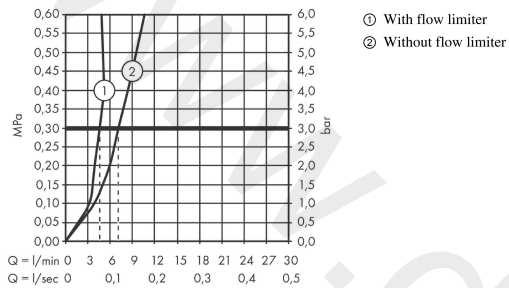

AXOR Citterio M
Single lever basin mixer 100 with pop-up waste set
Finish: **Brushed Bronze** Article Number: **34010140**

Flowchart