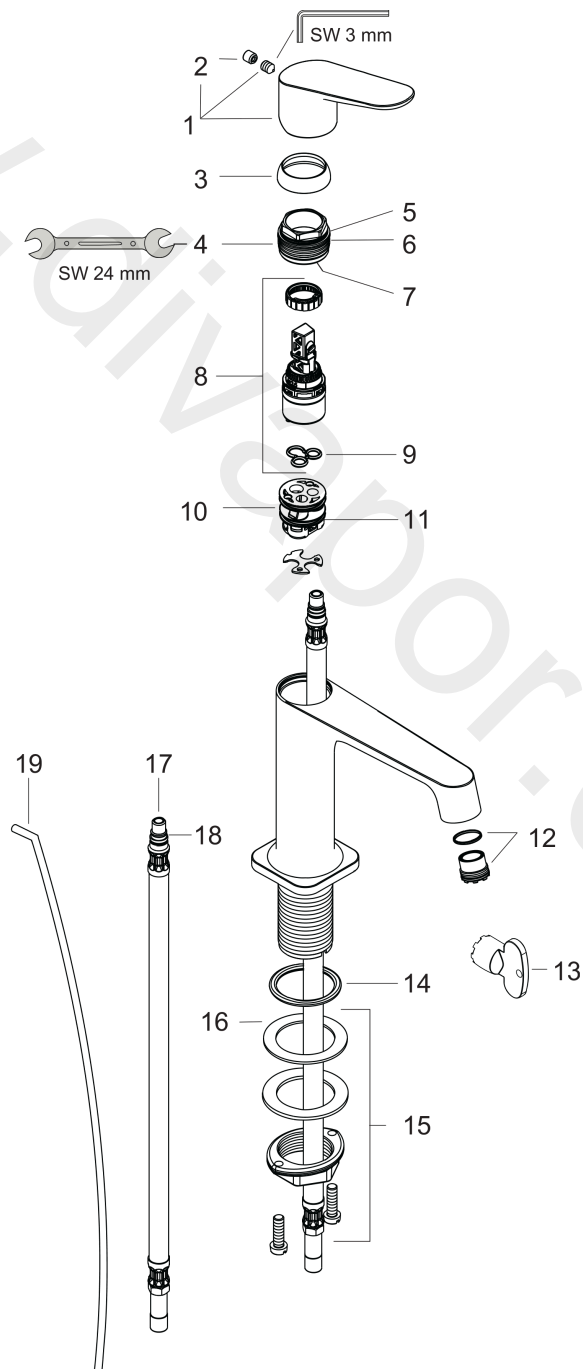

AXOR Citterio M
Single lever basin mixer 100 with pop-up waste set
Surfaces: Article Number: **34010000**

Exploded Drawing

Year of production: **01/08 - 12/09**

AXOR Citterio M
Single lever basin mixer 100 with pop-up waste set
 Surfaces: Article Number: **34010000**

Spare part list

Year of production: **01/08 - 12/09**

Pos.		Article Number	Price	PU
1	handle	34093000	£ 79,00	1
2	screw cover	96762000	£ 3,30	1
3	flange	98863000	£ 51,00	1
4	nut	98864000	£ 43,00	1
5	O-Ring 22x2	98185000	£ 3,30	1
6	O-ring 28x1,5	98421000	£ 3,30	1
7	O-ring 25x1,5	98146000	£ 3,30	1
8	cartridge, assy	97685000	£ 64,00	1
9	seal	98865000	£ 35,00	1
10	adapter for cartridge	98866000	£ 35,00	1
11	O-ring 23x2	98398000	£ 3,30	1
12	aerator laminar M16,5x1 (7 l/min)	98926000	£ 35,00	1
13	special tool	98987000	£ 9,00	1
14	flat seal	98749000	£ 6,10	1
15	fixing set (Ø 32)	13961000	£ 25,00	1
16	lever collar	97548000	£ 3,30	1
17	connection hose 450 mm M8x0,75 G3/8	97206000	£ 35,00	1
18	O-ring 7x1,5	98422000	£ 3,30	1
19	pull rod	96657000	£ 13,30	1
a	lever arm 340mm (ball-Ø12mm)	96324000	£ 25,00	1
b	pop up waste	94139000	£ 96,00	1
c	fixation extension 35 mm	13898000	£ 79,00	1