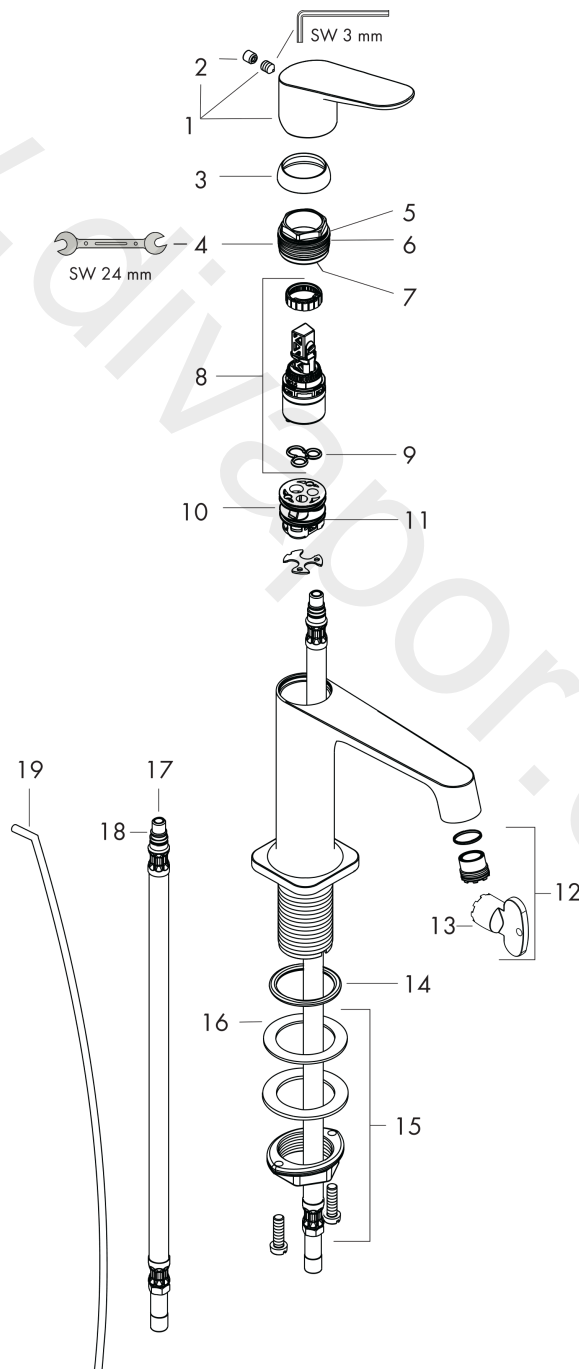

AXOR Citterio M
Single lever basin mixer 100 with pop-up waste set
Surfaces: Article Number: **34010000**

Exploded Drawing

Year of production: **01/10 - 09/10**

AXOR Citterio M
Single lever basin mixer 100 with pop-up waste set
 Surfaces: Article Number: **34010000**

Spare part list

Year of production: **01/10 - 09/10**

Pos.		Article Number	Price	PU
1	handle	34093000	£ 79,00	1
2	screw cover	96762000	£ 3,30	1
3	flange	98863000	£ 51,00	1
4	nut	98864000	£ 43,00	1
5	O-Ring 22x2	98185000	£ 3,30	1
6	O-ring 28x1,5	98421000	£ 3,30	1
7	O-ring 25x1,5	98146000	£ 3,30	1
8	cartridge, assy	97685000	£ 64,00	1
9	seal	98865000	£ 35,00	1
10	adapter for cartridge	98866000	£ 35,00	1
11	O-ring 23x2	98398000	£ 3,30	1
12	aerator cpl.	93118000	£ 25,00	1
13	special tool	98987000	£ 9,00	1
14	flat seal	98749000	£ 6,10	1
15	fixing set (Ø 32)	13961000	£ 25,00	1
16	lever collar	97548000	£ 3,30	1
17	connection hose 450 mm M8x0,75 G3/8	97206000	£ 35,00	1
18	O-ring 7x1,5	98422000	£ 3,30	1
19	pull rod	96657000	£ 13,30	1
a	lever arm 340mm (ball-Ø12mm)	96324000	£ 25,00	1
b	pop up waste	94139000	£ 96,00	1
c	fixation extension 35 mm	13898000	£ 79,00	1