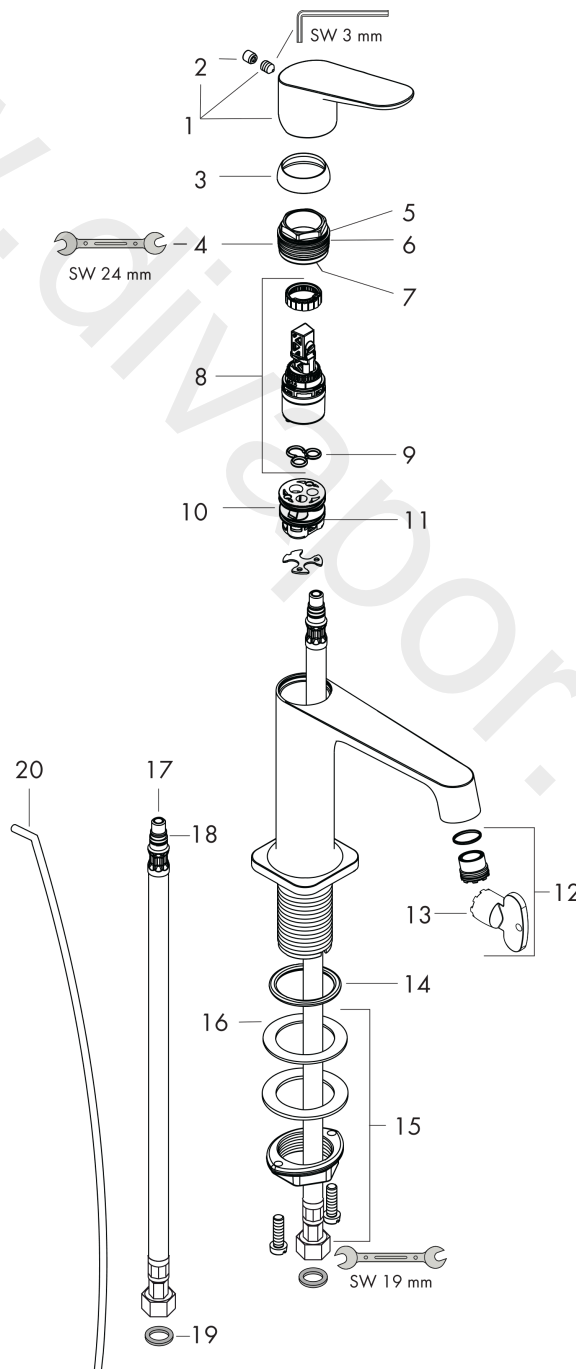

AXOR Citterio M
Single lever basin mixer 100 with pop-up waste set
 Surfaces: Article Number: **34010000**

Exploded Drawing

Year of production: **10/10 - 01/16**

AXOR Citterio M
Single lever basin mixer 100 with pop-up waste set
 Surfaces: Article Number: **34010000**

Spare part list

Year of production: **10/10 - 01/16**

Pos.		Article Number	Price	PU
1	handle	34093000	£ 79,00	1
2	screw cover	96762000	£ 3,30	1
3	flange	98863000	£ 51,00	1
4	nut	98864000	£ 43,00	1
5	O-Ring 22x2	98185000	£ 3,30	1
6	O-ring 28x1,5	98421000	£ 3,30	1
7	O-ring 25x1,5	98146000	£ 3,30	1
8	cartridge, assy	97685000	£ 64,00	1
9	seal	98865000	£ 35,00	1
10	adapter for cartridge	98866000	£ 35,00	1
11	O-ring 23x2	98398000	£ 3,30	1
12	aerator cpl.	93118000	£ 25,00	1
13	special tool	98987000	£ 9,00	1
14	flat seal	98749000	£ 6,10	1
15	fixing set (Ø 32)	13961000	£ 25,00	1
16	lever collar	97548000	£ 3,30	1
17	connection hose 450 mm M8x0,75 G3/8	97206000	£ 35,00	1
18	O-ring 7x1,5	98422000	£ 3,30	1
19	pull rod	96923000	£ 35,00	1
20	sealing set	95581000	£ 6,10	1
a	pop up waste	94139000	£ 96,00	1
b	fixation extension 35 mm	13898000	£ 79,00	1
c	lever arm 340mm (ball-Ø12mm)	96324000	£ 25,00	1