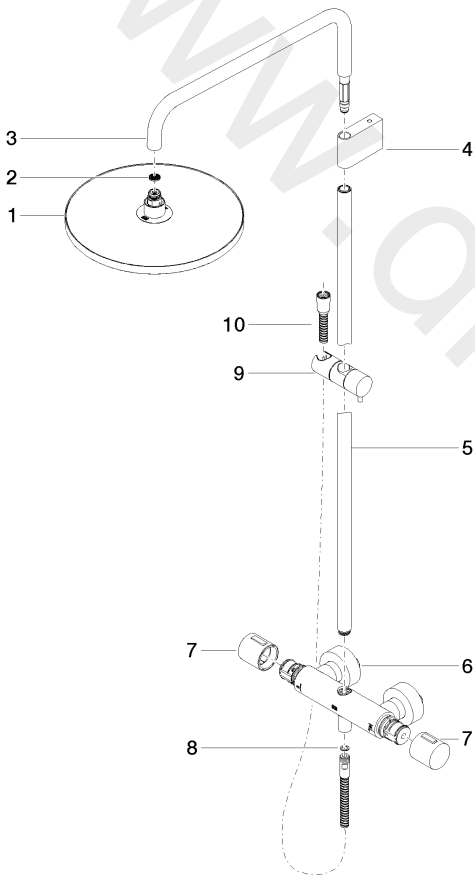

Shower - IMO

Showerpipe with shower thermostat without hand shower

Article number: 34 460 979-33

Shower - IMO

Showerpipe with shower thermostat without hand shower

Article number: 34 460 979-33

Spare parts list

| Position | Quantity used | Item Number | Spare part | Delivery time |
|----------|---------------|--------------------|---|---------------|
| 1 | 1 | 04 12 05 091 00-33 | shower | 30 |
| 2 | 1 | 09 23 01 039 90 | sieve | 2 |
| 3 | 1 | 90 28 22 348 00-33 | pipe | 30 |
| 4 | 1 | 90 17 11 150 00-33 | holder | 30 |
| 5 | 1 | 90 28 22 349 00-33 | pipe | 30 |
| 6 | 1 | 04 17 01 250 00-33 | connection | 30 |
| 7 | 2 | 90 17 33 015 00-33 | handle | 30 |
| 8 | 1 | 09 14 20 026 90 | seal | 2 |
| 9 | 1 | 12 570 970-33 | Slide unit | 30 |
| 10 | 1 | 28 322 970-33 | Metal shower hose 1/2" x 3/8" x 1750 mm | 2 |