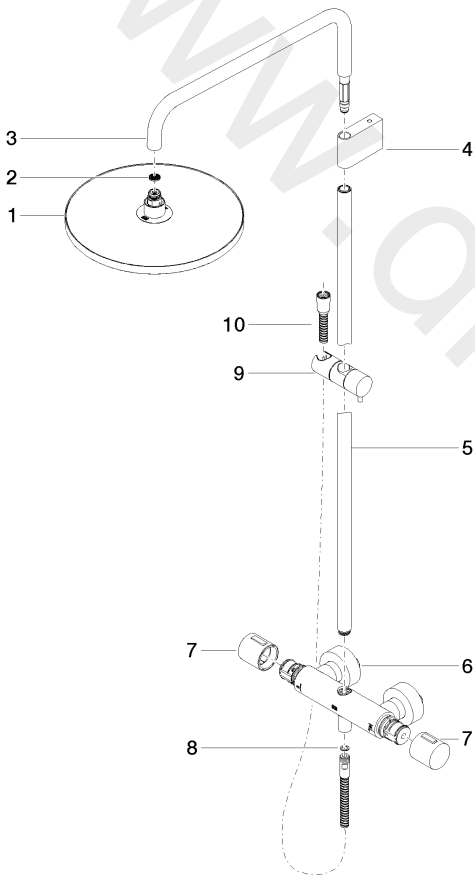

Shower - IMO

Showerpipe with shower thermostat without hand shower

Article number: 34 460 979-08

Shower - IMO

Showerpipe with shower thermostat without hand shower

Article number: 34 460 979-08

Spare parts list

Position	Quantity used	Item Number	Spare part	Delivery time
1	1	04 12 05 091 00-08	shower	20
2	1	09 23 01 039 90	sieve	2
3	1	90 28 22 348 00-08	pipe	20
4	1	90 17 11 150 00-08	holder	20
5	1	90 28 22 349 00-08	pipe	20
6	1	04 17 01 250 00-08	connection	20
7	2	90 17 33 015 00-08	handle	20
8	1	09 14 20 026 90	seal	2
9	1	12 570 970-08	Slide unit	20
10	1	28 322 970-08	Metal shower hose 1/2" x 3/8" x 1750 mm	2